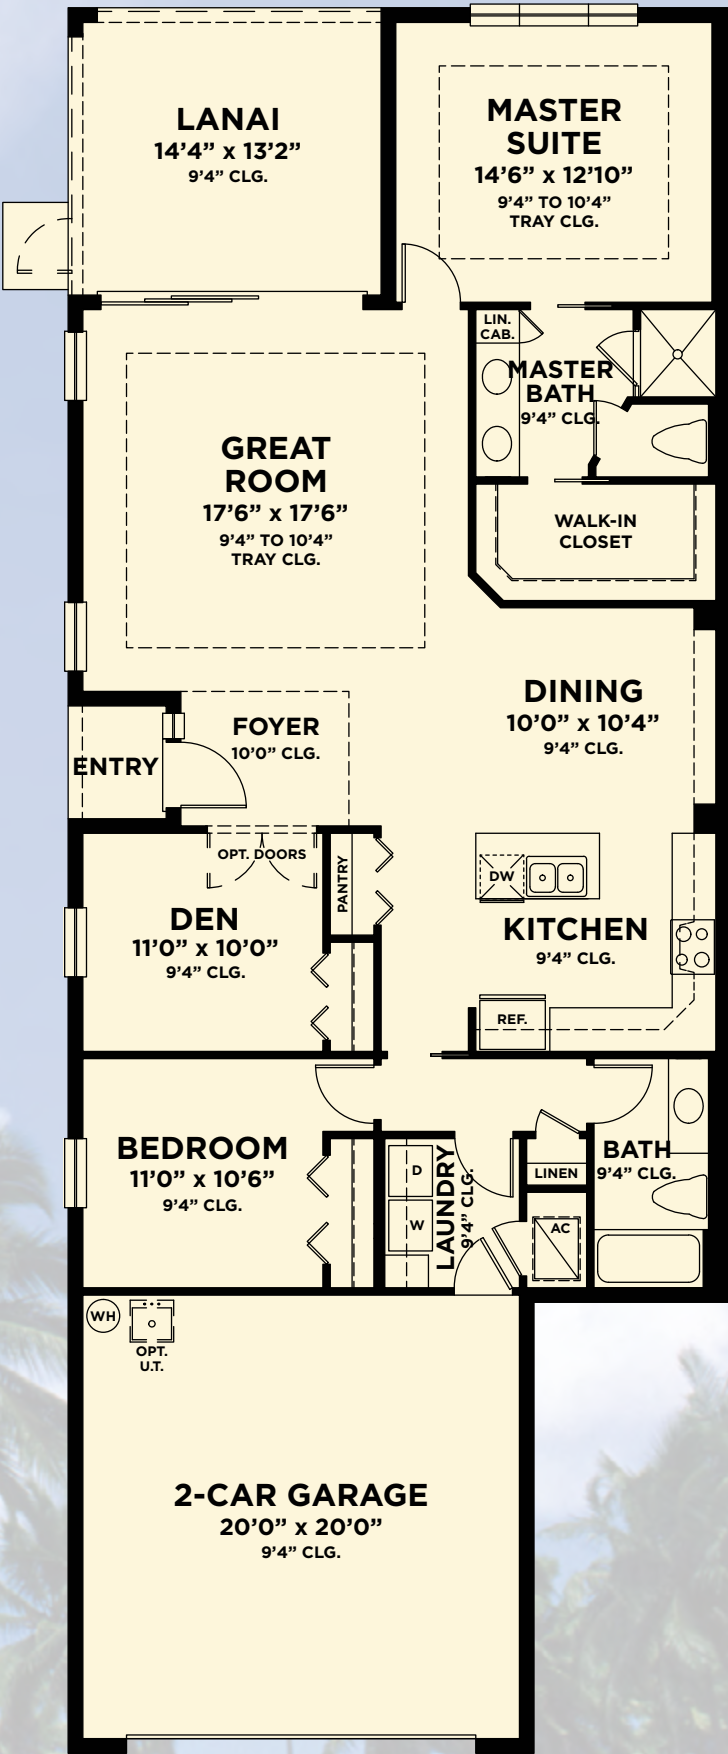

Buttonwood

- 2 Bedrooms
- 2 Baths
- Great Room
- Den
- Covered Lanai
- 2-Car Garage

Total - A/C Sq. Ft.	1,565
2-Car Garage	441
Covered Entry	23
Covered Lanai	189
Total Sq. Ft.	2,218

FLOOR PLAN