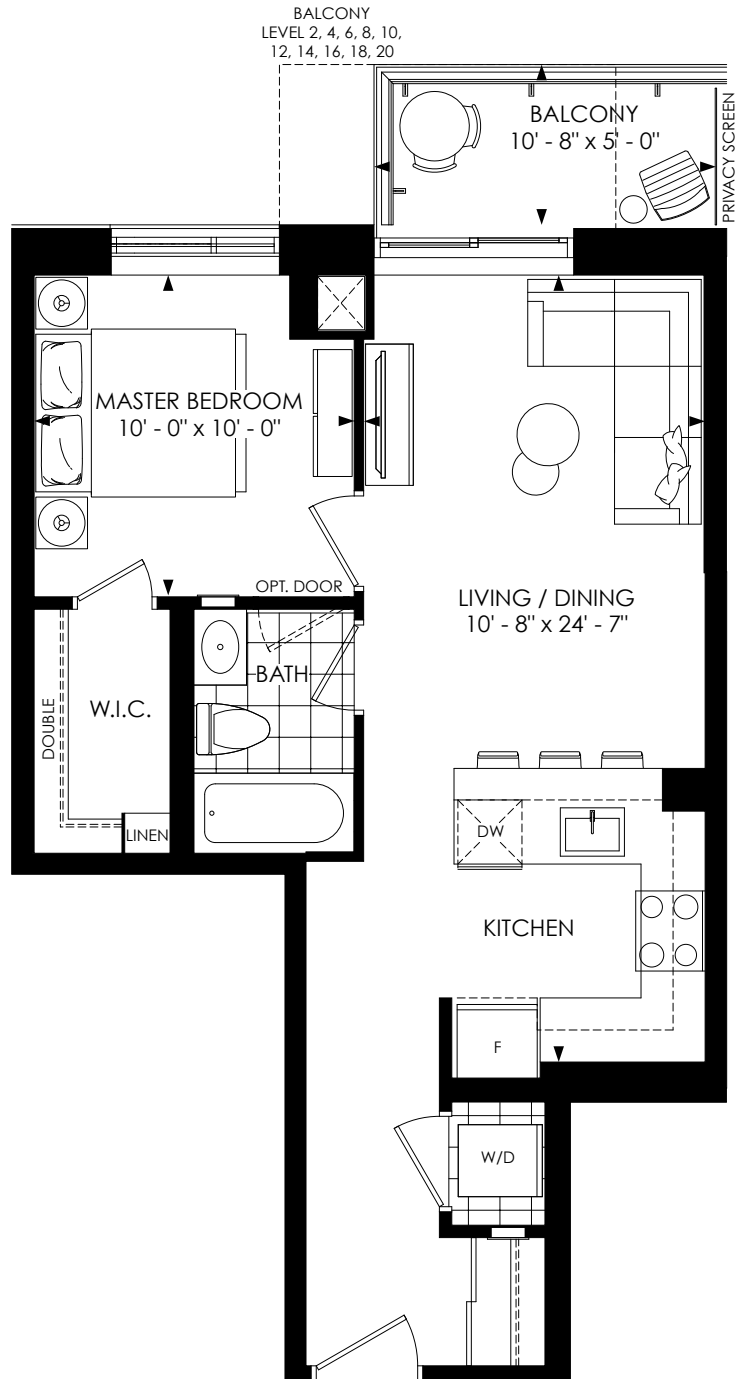

1B-D

1 Bedroom + 1 Bath

Indoor Living - 610 sq. ft.

Outdoor Living - 53 sq. ft.

Total Living - 663 sq. ft.

OAKVILLAGE

All plans, dimensions and specifications are subject to change without notice. Actual usable floor space may vary from the stated floor area. Column locations, window locations and size may vary and are subject to change without notice. Renderings are artists concept and will change if required by site conditions. Plans, specifications and materials are subject to availability, substitution, modification without notice at sole discretion of Minto Communities Inc. E. & O.E. 0519