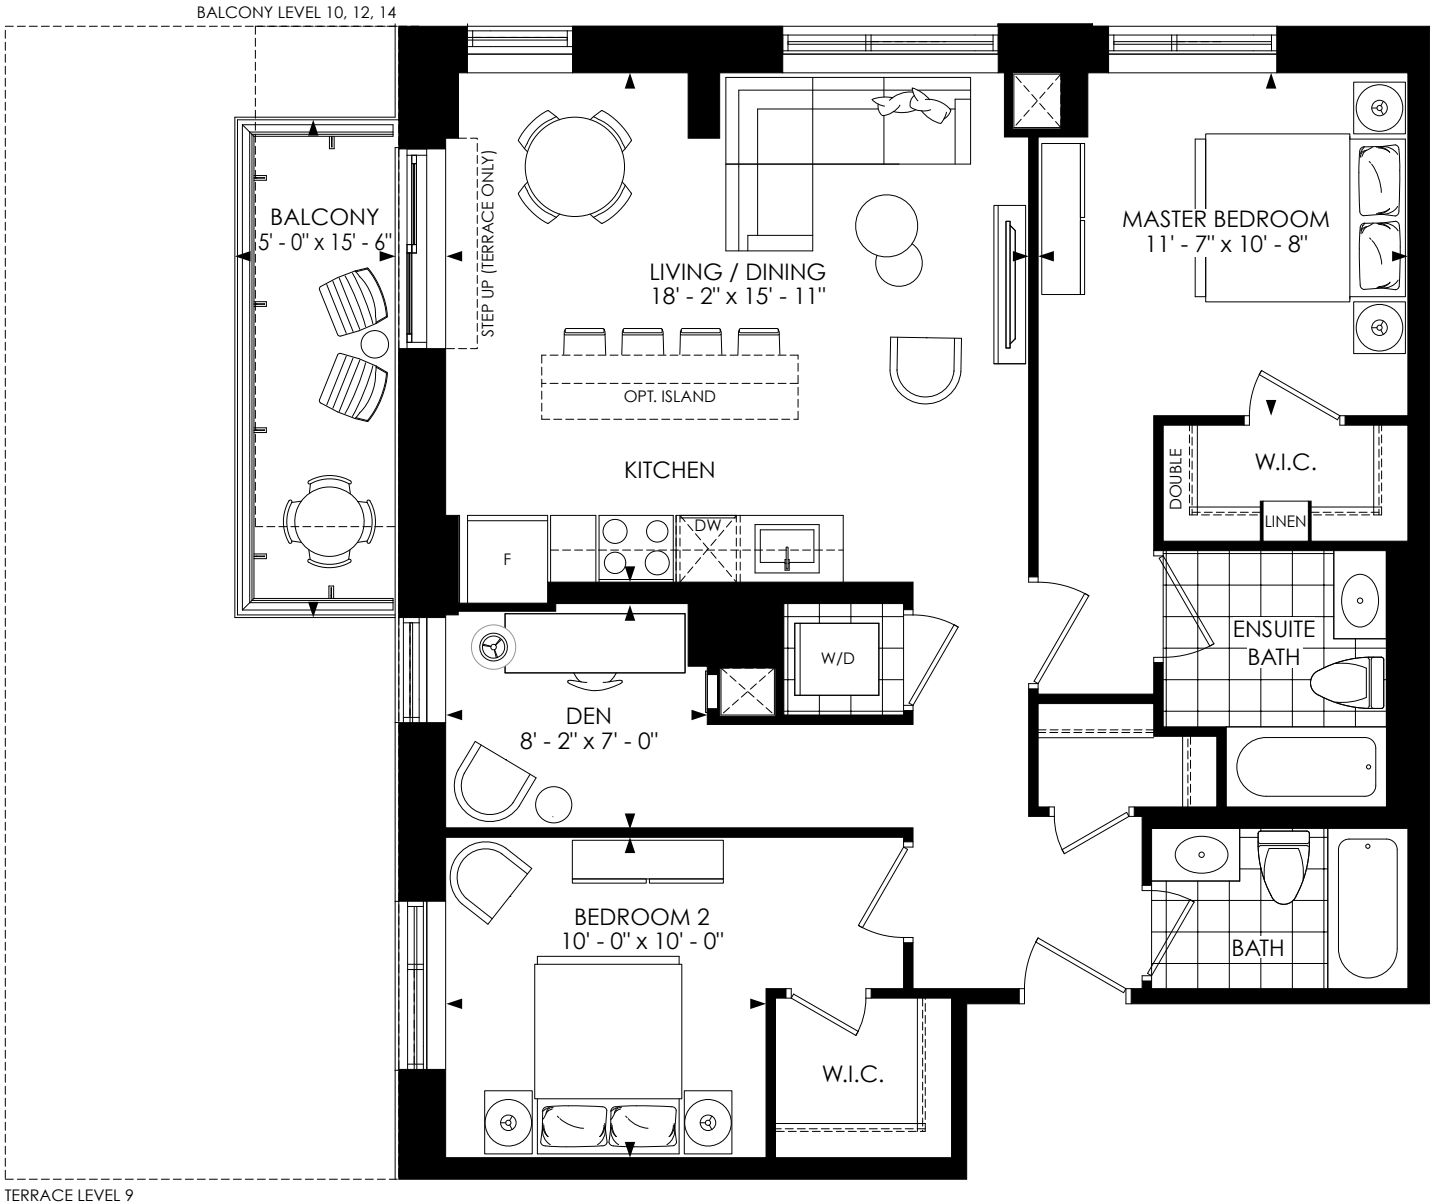

2D-1066

2 Bedroom + Den + 2 Bath

Indoor Living - 1066 sq. ft.

Outdoor Living - 78 sq. ft.

Total Living - 1144 sq. ft.

OAKVILLE

All plans, dimensions and specifications are subject to change without notice. Actual usable floor space may vary from the stated floor area. Column locations, window locations and size may vary and are subject to change without notice. Renderings are artists concept and will change if required by site conditions. Plans, specifications and materials are subject to availability, substitution, modification without notice at sole discretion of Minto Communities Inc. E. & O.E. 0419