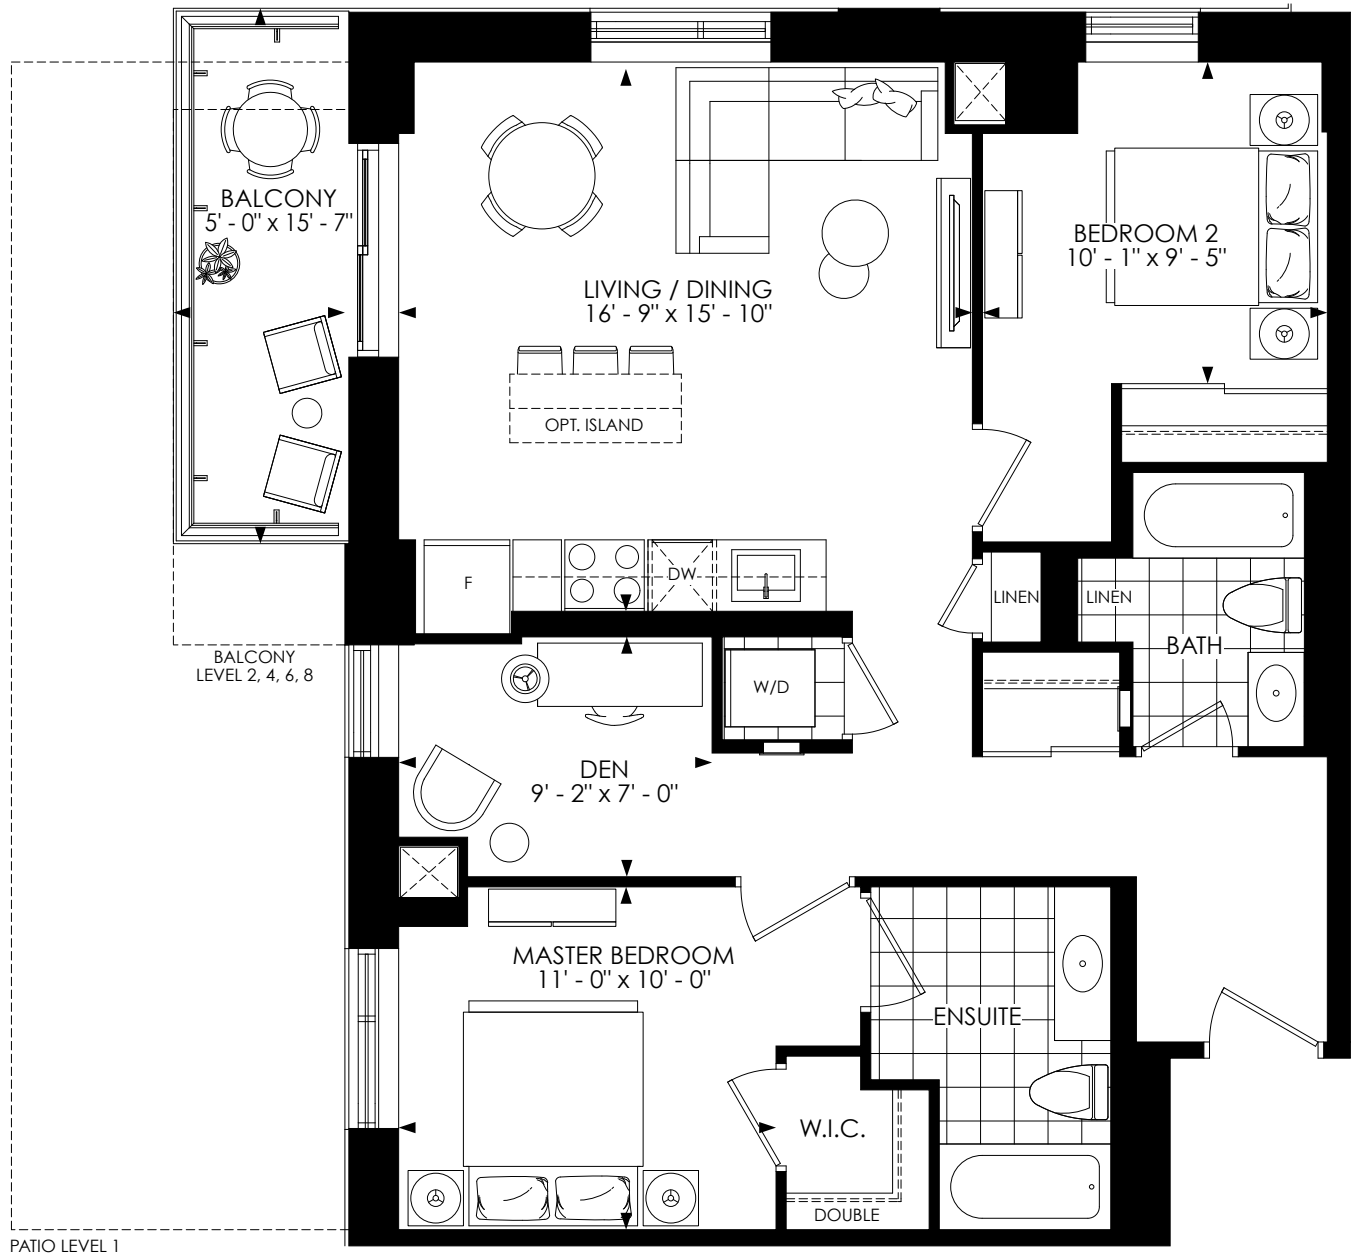

OAKVILLAGE 2D-1012

Interior 1012 sq. ft. | Exterior 78 sq. ft. | Total 1090 sq. ft.
two bedroom + den | two bathroom

All plans, dimensions and specifications are subject to change without notice. Actual usable floor space may vary from the stated floor area. Column locations, window locations and sizes may vary and are subject to change without notice. Furniture not included. Renderings are artist's concept only. E. & O. E.