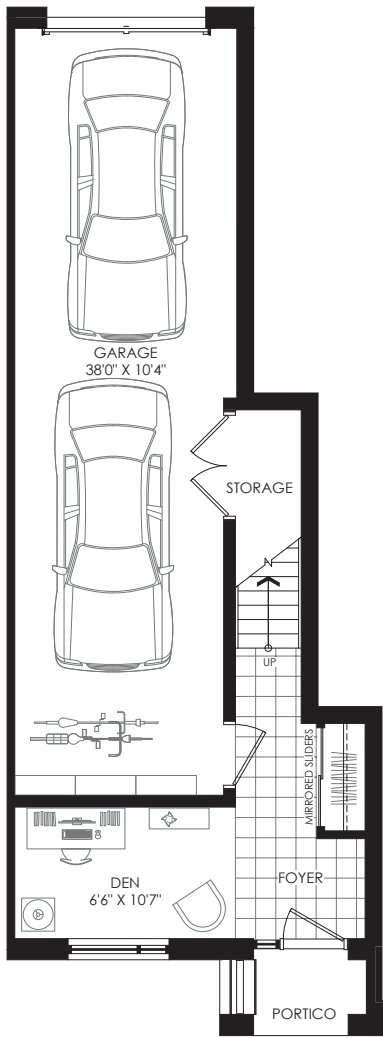

Curlew

1629 sq. ft.

GROUND FLOOR

SECOND FLOOR

THIRD FLOOR

ROOFTOP TERRACE