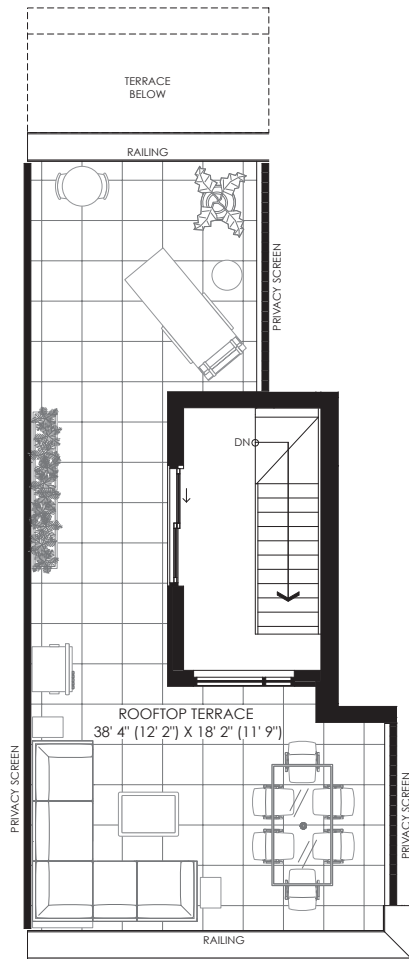

Curlew

1629 sq. ft.

GROUND FLOOR

SECOND FLOOR

THIRD FLOOR

ROOFTOP TERRACE