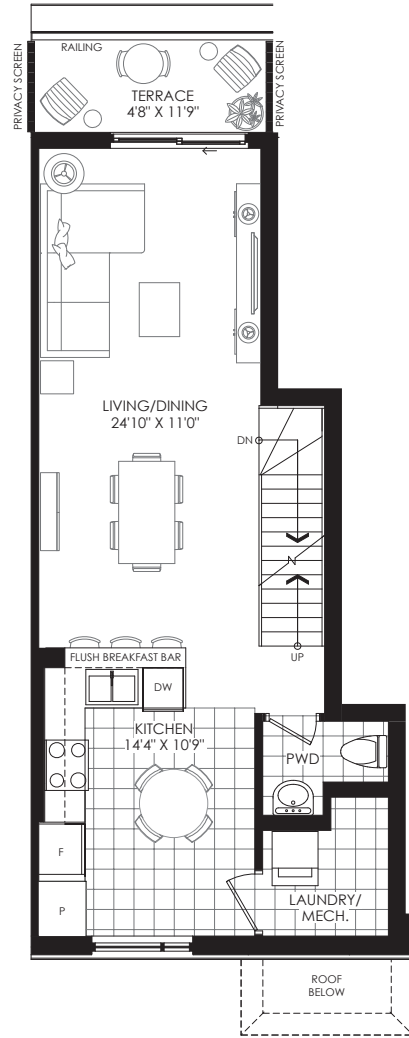

Curlew

1629 sq. ft.

GROUND FLOOR

SECOND FLOOR

THIRD FLOOR

ROOFTOP TERRACE