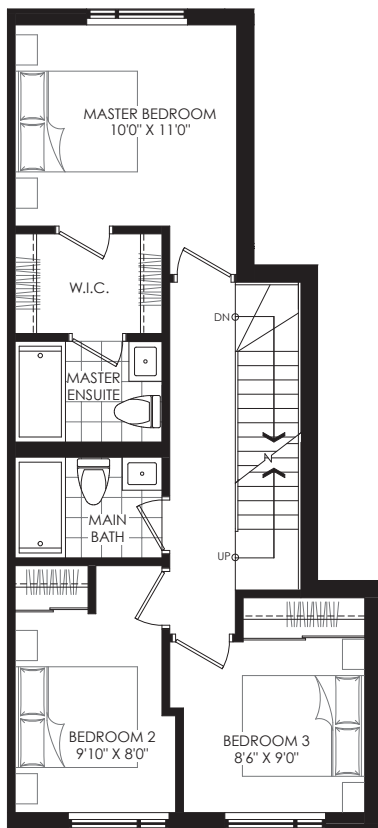

Curlew

1629 sq. ft.

GROUND FLOOR

SECOND FLOOR

THIRD FLOOR

ROOFTOP TERRACE