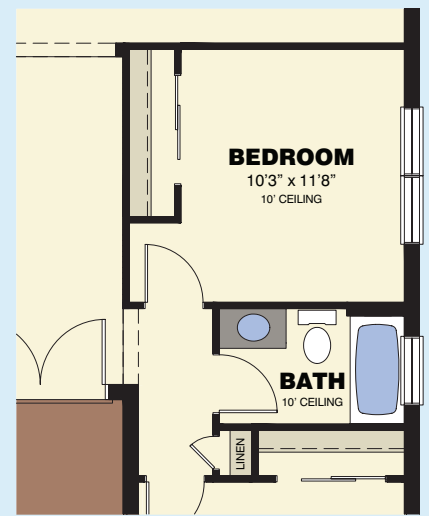

INDIGO COLLECTION

SANDERLING

4 Bedrooms / 4 Baths / Den / Covered Lanai / 3-Car Garage

AVAILABLE ALTERNATE MASTER BATH VARIATION

AVAILABLE BEDROOM VARIATION

TOTAL LIVING AREA	2,952 S.F.
3-CAR GARAGE	611 S.F.
ENTRY	41 S.F.
LANAI	201 S.F.
<hr/>	
TOTAL	3,805 S.F.