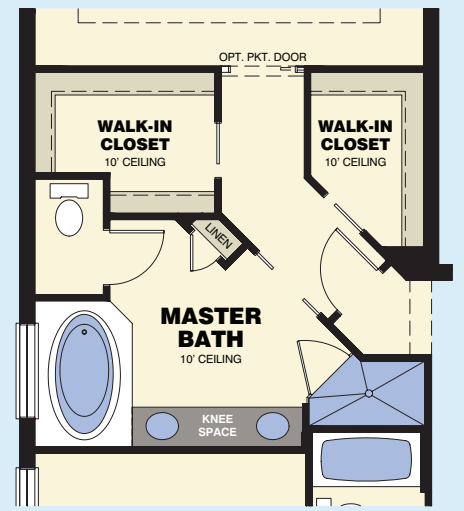

INDIGO COLLECTION

SANDERLING

4 Bedrooms / 4 Baths / Den / Covered Lanai / 3-Car Garage

AVAILABLE ALTERNATE MASTER BATH VARIATION

AVAILABLE BEDROOM VARIATION

TOTAL LIVING AREA	2,952 S.F.
3-CAR GARAGE	611 S.F.
ENTRY	41 S.F.
LANAI	201 S.F.
<hr/>	
TOTAL	3,805 S.F.