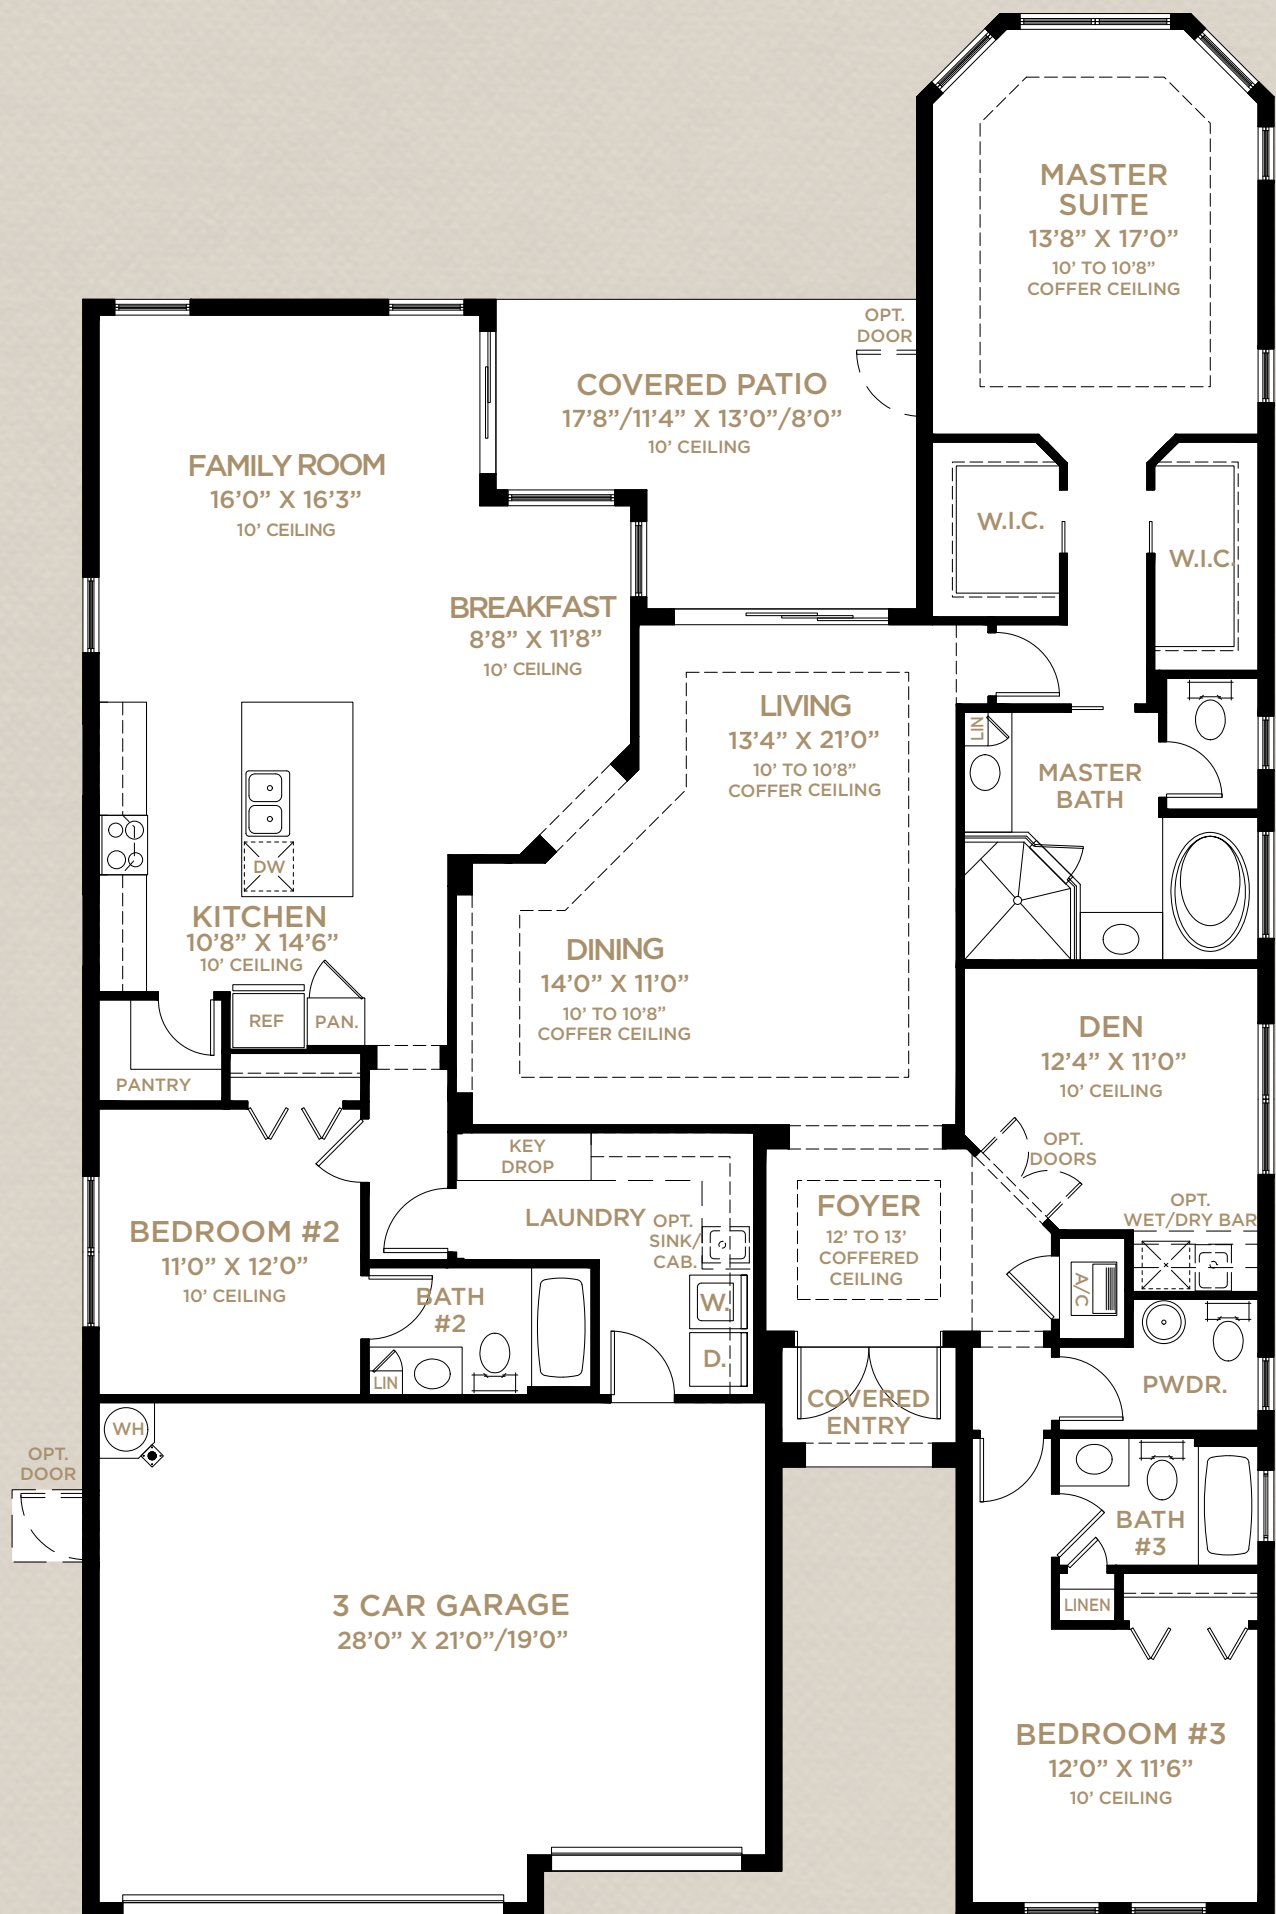

SHORELINE COLLECTION

Edgewater

3 Bedrooms, Den, 3.5 Baths, 3-Car Garage

ELEVATION A

ELEVATION B

EDGEWATER

Total - Living	2,557
Garage	616
Covered Patio	198
Covered Entry	33
Total	3,404

#1 Active Lifestyle
TownParkTM
 at **TRADITION**