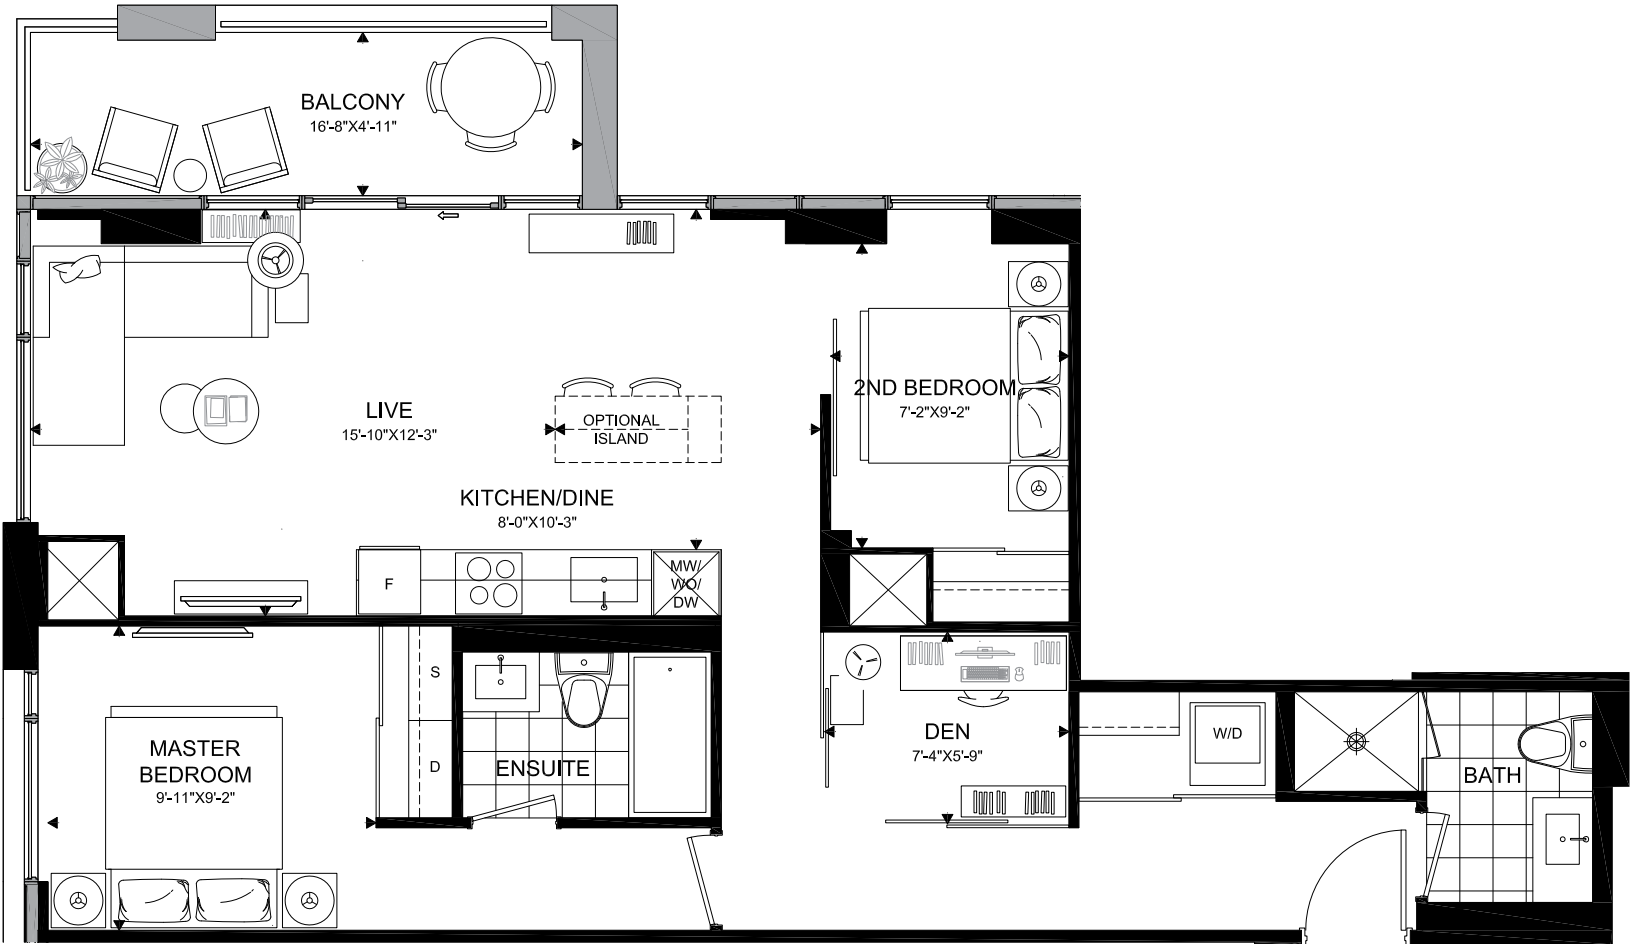

THE W COLLECTION

861

2 BEDROOM + DEN + 2 BATH FLEX

INDOOR: 861 SQ.FT.
BALCONY: 82 SQ.FT.
TOTAL: 943 SQ.FT.

FLOOR 10
BALCONY: 60 SQ.FT.

Sizes and specifications are subject to change without notice. All areas and stated dimensions are approximate. Actual usable floor space, living area and square footage may vary from stated floor area. The unit shown may be the reverse of the unit purchased. The purchase price does not include any furniture. E. & O.E. June 2016.

MINTO
WEST
SIDE
KING WEST CONDOS