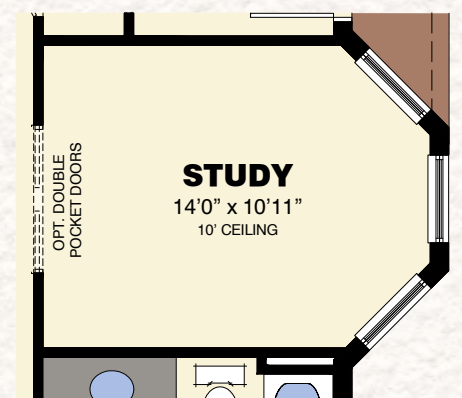

THE BUTTONWOOD COLLECTION

HONEYSUCKLE

2 Bedrooms / Great Room / Den / 2 Baths / 2-Car Garage

HONEYSUCKLE PLAN
AVAILABLE PAIRINGS

Total Living Area	1,783 S.F.
2-Car Garage	480 S.F.
Entry	26 S.F.
Lanai	187 S.F.
Total	2,476 S.F.

AVAILABLE BEDROOM VARIATION

AVAILABLE STUDY VARIATION

AVAILABLE ELEVATION B WINDOW VARIATION