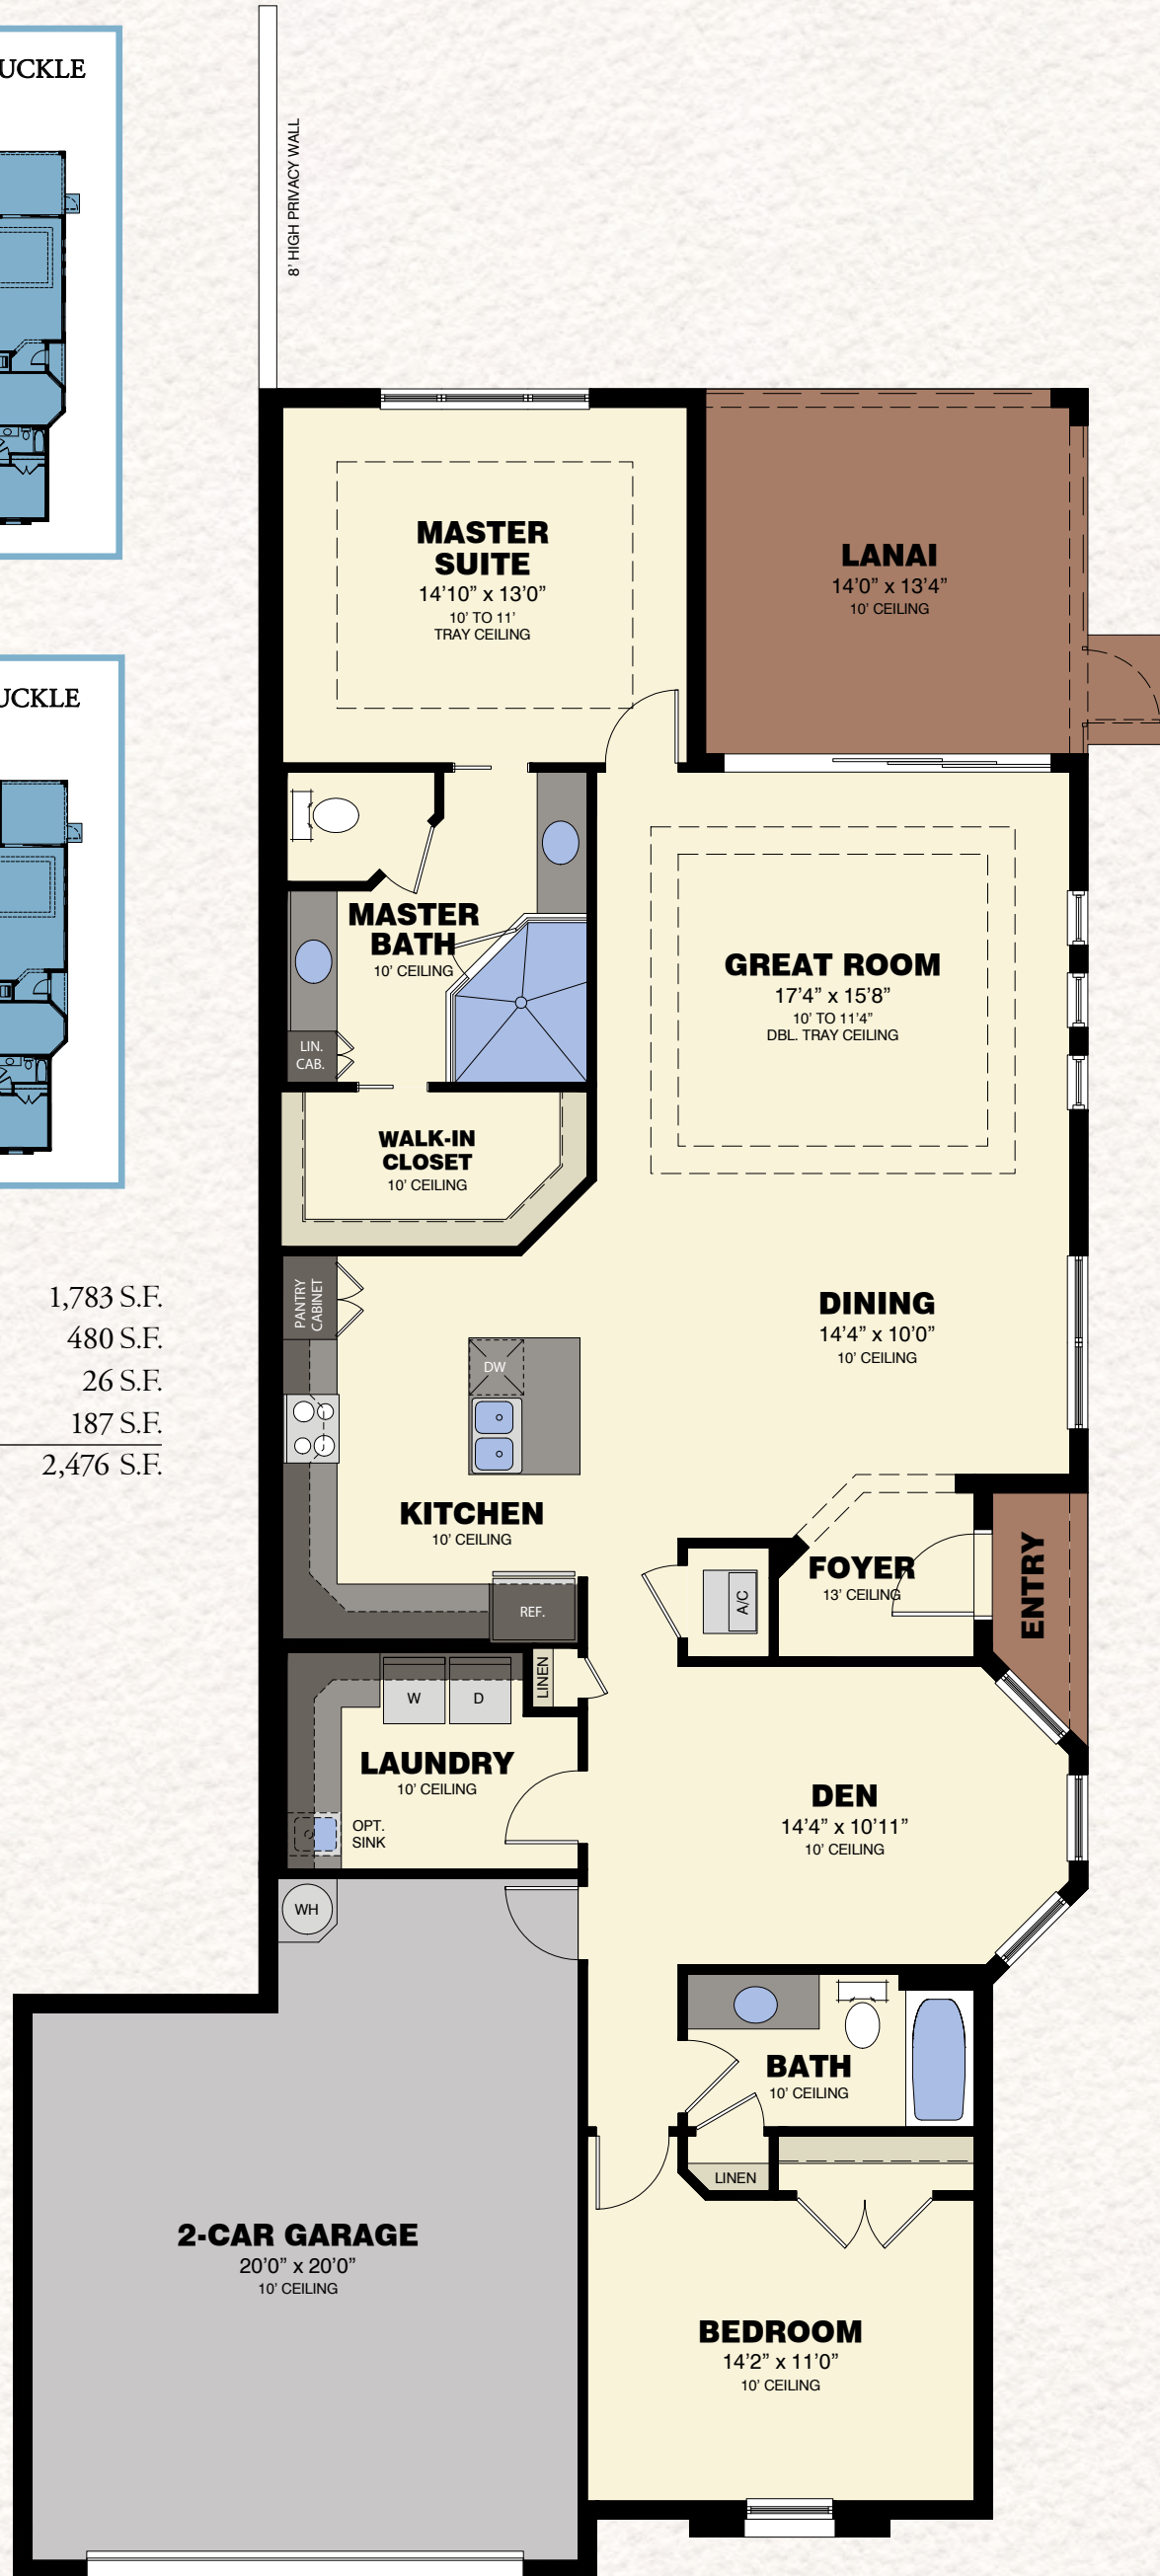

THE BUTTONWOOD COLLECTION

HONEYSUCKLE

2 Bedrooms / Great Room / Den / 2 Baths / 2-Car Garage

HONEYSUCKLE PLAN
AVAILABLE PAIRINGS

Total Living Area	1,783 S.F.
2-Car Garage	480 S.F.
Entry	26 S.F.
Lanai	187 S.F.
Total	2,476 S.F.

AVAILABLE BEDROOM VARIATION

AVAILABLE STUDY VARIATION

AVAILABLE ELEVATION B WINDOW VARIATION