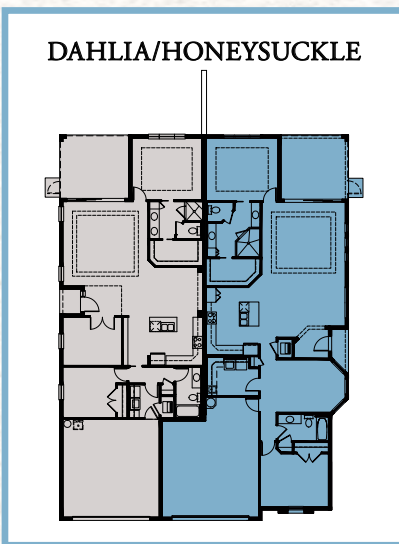

THE BUTTONWOOD COLLECTION

HONEYSUCKLE

2 Bedrooms / Great Room / Den / 2 Baths / 2-Car Garage

HONEYSUCKLE PLAN
AVAILABLE PAIRINGS

Total Living Area	1,783 S.F.
2-Car Garage	480 S.F.
Entry	26 S.F.
Lanai	187 S.F.
Total	2,476 S.F.

AVAILABLE BEDROOM VARIATION

AVAILABLE STUDY VARIATION

AVAILABLE ELEVATION B WINDOW VARIATION