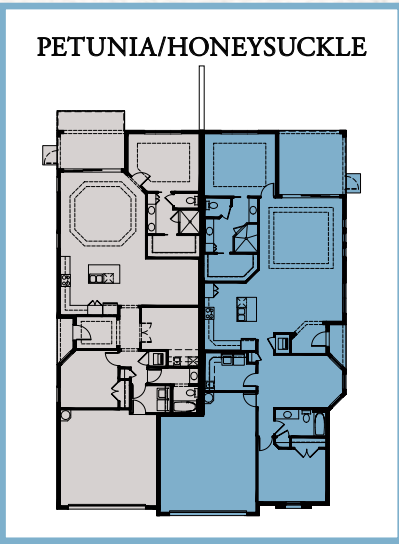

THE BUTTONWOOD COLLECTION

HONEYSUCKLE

2 Bedrooms / Great Room / Den / 2 Baths / 2-Car Garage

HONEYSUCKLE PLAN
AVAILABLE PAIRINGS

Total Living Area	1,783 S.F.
2-Car Garage	480 S.F.
Entry	26 S.F.
Lanai	187 S.F.
Total	2,476 S.F.

AVAILABLE BEDROOM VARIATION

AVAILABLE STUDY VARIATION

AVAILABLE ELEVATION B WINDOW VARIATION