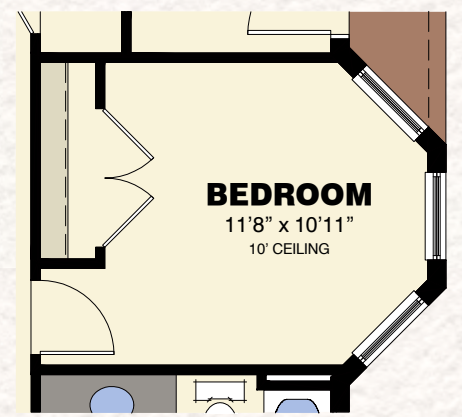

THE BUTTONWOOD COLLECTION

HONEYSUCKLE

2 Bedrooms / Great Room / Den / 2 Baths / 2-Car Garage

HONEYSUCKLE PLAN
AVAILABLE PAIRINGS

Total Living Area	1,783 S.F.
2-Car Garage	480 S.F.
Entry	26 S.F.
Lanai	187 S.F.
Total	2,476 S.F.

AVAILABLE BEDROOM VARIATION

AVAILABLE STUDY VARIATION

AVAILABLE ELEVATION B WINDOW VARIATION