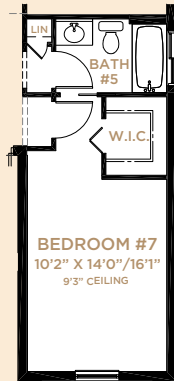

RADIANCE COLLECTION

TIARA

5-7 Bedrooms, Den, 5 Baths, 2-3 Car Garage

MISSION ELEVATION

MISSION ELEVATION
(WITH BEDROOM #7 OR MEDIA ROOM)

WEST INDIES ELEVATION

WEST INDIES ELEVATION
(WITH BEDROOM #7 OR MEDIA ROOM)

RADIANCE COLLECTION

TIARA

5-7 Bedrooms, Den, 5 Baths, 2-3 Car Garage

FIRST FLOOR

AVAILABLE MEDIA ROOM

AVAILABLE BEDROOM #7

SECOND FLOOR

AVAILABLE BEDROOM #6

AVAILABLE SITTING ROOM

First Floor	1,651
Second Floor	2,094
Total A/C Sq. Ft.	3,745
Garage	673
Covered Patio	143
Covered Entry	59
Total Sq. Ft.	4,620

*With Bedroom #7/
Media Room*

First Floor	1,886
Second Floor	2,094
Total A/C Sq. Ft.	3,980
Garage	438
Covered Patio	143
Covered Entry	59
Total Sq. Ft.	4,620