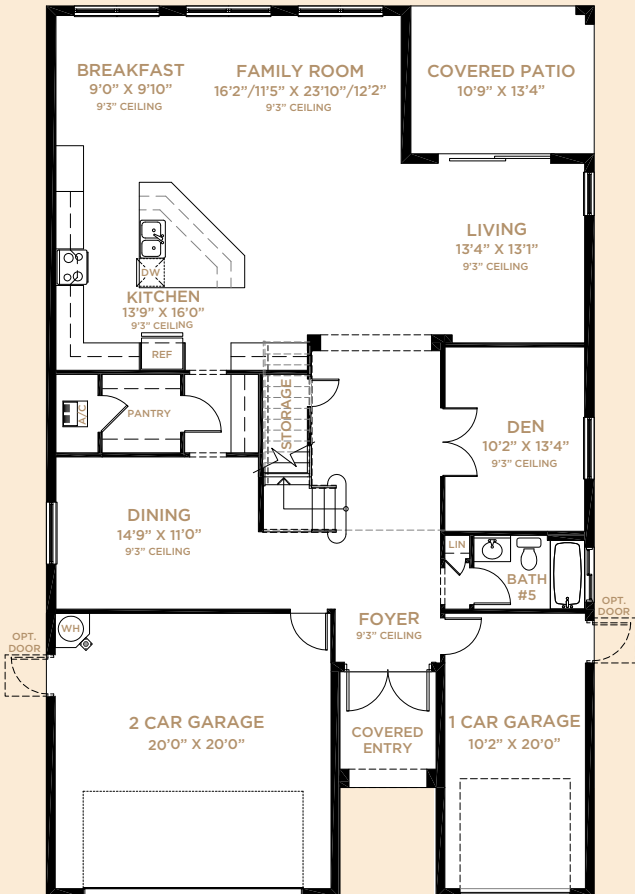

RADIANCE COLLECTION

TIARA

5-7 Bedrooms, Den, 5 Baths, 2-3 Car Garage

MISSION ELEVATION

MISSION ELEVATION
(WITH BEDROOM #7 OR MEDIA ROOM)

WEST INDIES ELEVATION

WEST INDIES ELEVATION
(WITH BEDROOM #7 OR MEDIA ROOM)

Plans are preliminary and subject to change. It is understood by the purchaser that all furnishings, draperies, mirror work, wallpaper and decorator items shown in the models, are for display purposes only and are not included in the purchase price. Landscaping may vary as to maturity, specifications and number. Electrical, cable TV, data and phone outlets may vary in quantity, type and location from what is shown in the model. © Minto Communities, LLC 2014. All rights reserved. Content may not be reproduced, copied, altered, distributed, stored or transferred in any form or by any means without express written permission. Artist's renderings, dimensions, specifications, prices and features are approximate and subject to change without notice. Minto, the Minto logo, PortoSol and the PortoSol logo are trademarks of Minto Communities, LLC and/or its affiliates. CGC1519880, 12/14. 40-3745L

RADIANCE COLLECTION

TIARA

5-7 Bedrooms, Den, 5 Baths, 2-3 Car Garage

FIRST FLOOR

AVAILABLE MEDIA ROOM

AVAILABLE BEDROOM #7

SECOND FLOOR

AVAILABLE BEDROOM #6

AVAILABLE SITTING ROOM

First Floor	1,651
Second Floor	2,094
Total A/C Sq. Ft.	3,745
Garage	673
Covered Patio	143
Covered Entry	59
Total Sq. Ft.	4,620

*With Bedroom #7/
Media Room*

First Floor	1,886
Second Floor	2,094
Total A/C Sq. Ft.	3,980
Garage	438
Covered Patio	143
Covered Entry	59
Total Sq. Ft.	4,620