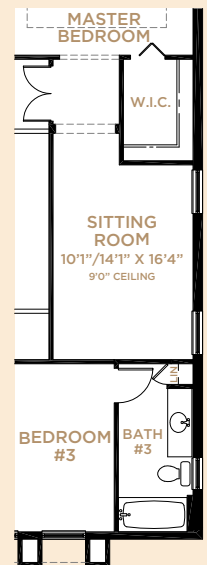

RADIANCE COLLECTION

TIARA

5-7 Bedrooms, Den, 5 Baths, 2-3 Car Garage

MISSION ELEVATION

MISSION ELEVATION
(WITH BEDROOM #7 OR MEDIA ROOM)

WEST INDIES ELEVATION

WEST INDIES ELEVATION
(WITH BEDROOM #7 OR MEDIA ROOM)

RADIANCE COLLECTION

TIARA

5-7 Bedrooms, Den, 5 Baths, 2-3 Car Garage

FIRST FLOOR

AVAILABLE MEDIA ROOM

AVAILABLE BEDROOM #7

SECOND FLOOR

AVAILABLE BEDROOM #6

AVAILABLE SITTING ROOM

First Floor	1,651
Second Floor	2,094
Total A/C Sq. Ft.	3,745
Garage	673
Covered Patio	143
Covered Entry	59
Total Sq. Ft.	4,620

*With Bedroom #7/
Media Room*

First Floor	1,886
Second Floor	2,094
Total A/C Sq. Ft.	3,980
Garage	438
Covered Patio	143
Covered Entry	59
Total Sq. Ft.	4,620