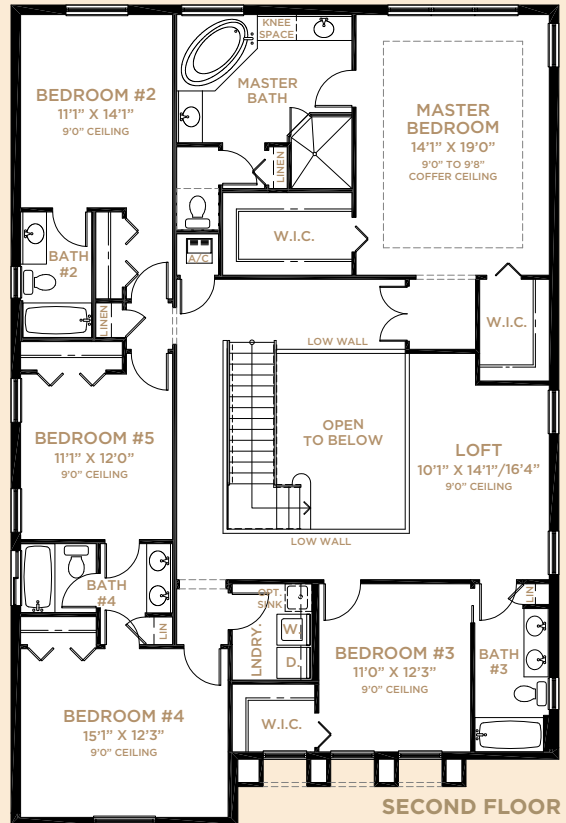

RADIANCE COLLECTION

TIARA

5-7 Bedrooms, Den, 5 Baths, 2-3 Car Garage

MISSION ELEVATION

MISSION ELEVATION
(WITH BEDROOM #7 OR MEDIA ROOM)

WEST INDIES ELEVATION

WEST INDIES ELEVATION
(WITH BEDROOM #7 OR MEDIA ROOM)

RADIANCE COLLECTION

TIARA

5-7 Bedrooms, Den, 5 Baths, 2-3 Car Garage

FIRST FLOOR

AVAILABLE MEDIA ROOM

AVAILABLE BEDROOM #7

SECOND FLOOR

AVAILABLE BEDROOM #6

AVAILABLE SITTING ROOM

First Floor	1,651
Second Floor	2,094
Total A/C Sq. Ft.	3,745
Garage	673
Covered Patio	143
Covered Entry	59
Total Sq. Ft.	4,620

*With Bedroom #7/
Media Room*

First Floor	1,886
Second Floor	2,094
Total A/C Sq. Ft.	3,980
Garage	438
Covered Patio	143
Covered Entry	59
Total Sq. Ft.	4,620