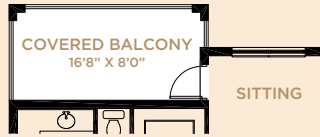

AVAILABLE COVERED BALCONY