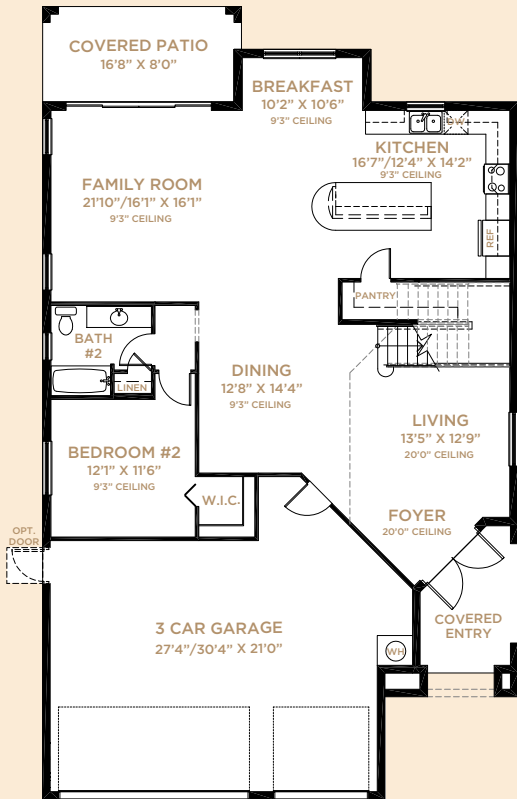

# MIRADOR

4-6 Bedrooms, 3-4 Baths, 3-Car Garage

PALM BEACH ELEVATION

PALM BEACH ELEVATION (WITH BEDROOM #6)

WEST INDIES ELEVATION

WEST INDIES ELEVATION (WITH BEDROOM #6)

Plans are preliminary and subject to change. It is understood by the purchaser that all furnishings, draperies, mirror work, wallpaper and decorator items shown in the models, are for display purposes only and are not included in the purchase price. Landscaping may vary as to maturity, specifications and number. Electrical, cable TV, data and phone outlets may vary in quantity, type and location from what is shown in the model. © Minto Communities, LLC 2014. All rights reserved. Content may not be reproduced, copied, altered, distributed, stored or transferred in any form or by any means without express written permission. Artist's renderings, dimensions, specifications, prices and features are approximate and subject to change without notice. Minto, the Minto logo, PortoSol and the PortoSol logo are trademarks of Minto Communities, LLC and/or its affiliates. CGC1519880. 12/14. 40-3061L

RADIANCE COLLECTION

MIRADOR

4-6 Bedrooms, 3-4 Baths, 3-Car Garage

AVAILABLE COVERED BALCONY

AVAILABLE BEDROOM #5

FIRST FLOOR

SECOND FLOOR

AVAILABLE BEDROOMS #5 & #6  
W/BATH #4

AVAILABLE BEDROOM #6  
W/BATH #4

First Floor	1,492
Second Floor	1,569
Total A/C Sq. Ft.	3,061
Garage	676
Covered Patio	130
Covered Entry	86
Total Sq. Ft.	3,953

*With Bedroom #6*

First Floor	1,492
Second Floor	1,811
Total A/C Sq. Ft.	3,303
Garage	676
Covered Patio	130
Covered Entry	86
Total Sq. Ft.	4,195