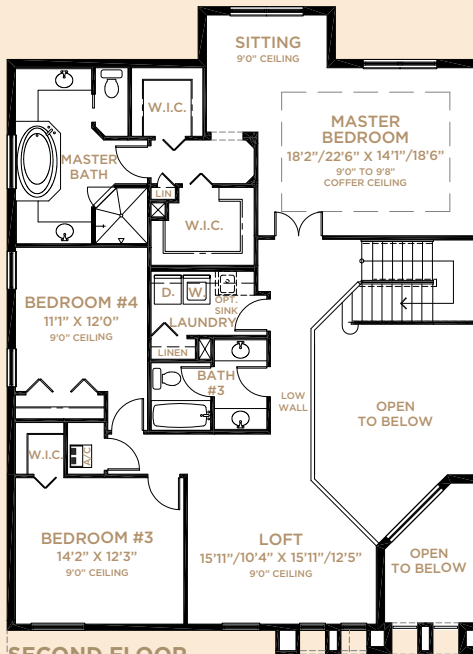

# MIRADOR

4-6 Bedrooms, 3-4 Baths, 3-Car Garage

PALM BEACH ELEVATION

PALM BEACH ELEVATION (WITH BEDROOM #6)

WEST INDIES ELEVATION

WEST INDIES ELEVATION (WITH BEDROOM #6)

Plans are preliminary and subject to change. It is understood by the purchaser that all furnishings, draperies, mirror work, wallpaper and decorator items shown in the models, are for display purposes only and are not included in the purchase price. Landscaping may vary as to maturity, specifications and number. Electrical, cable TV, data and phone outlets may vary in quantity, type and location from what is shown in the model. © Minto Communities, LLC 2014. All rights reserved. Content may not be reproduced, copied, altered, distributed, stored or transferred in any form or by any means without express written permission. Artist's renderings, dimensions, specifications, prices and features are approximate and subject to change without notice. Minto, the Minto logo, PortoSol and the PortoSol logo are trademarks of Minto Communities, LLC and/or its affiliates. CGC1519880. 12/14. 40-3061L

RADIANCE COLLECTION

MIRADOR

4-6 Bedrooms, 3-4 Baths, 3-Car Garage

AVAILABLE COVERED BALCONY

AVAILABLE BEDROOM #5

FIRST FLOOR

SECOND FLOOR

AVAILABLE BEDROOMS #5 & #6  
W/BATH #4

AVAILABLE BEDROOM #6  
W/BATH #4

First Floor	1,492
Second Floor	1,569
Total A/C Sq. Ft.	3,061
Garage	676
Covered Patio	130
Covered Entry	86
Total Sq. Ft.	3,953

*With Bedroom #6*

First Floor	1,492
Second Floor	1,811
Total A/C Sq. Ft.	3,303
Garage	676
Covered Patio	130
Covered Entry	86
Total Sq. Ft.	4,195