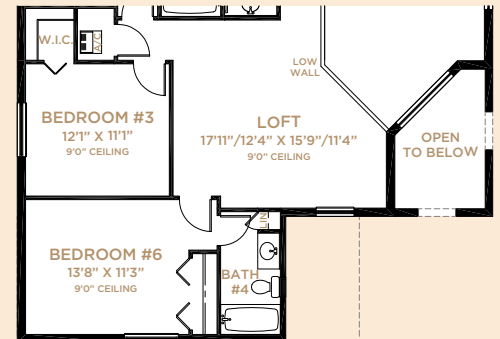

# MIRADOR

4-6 Bedrooms, 3-4 Baths, 3-Car Garage

PALM BEACH ELEVATION

PALM BEACH ELEVATION (WITH BEDROOM #6)

WEST INDIES ELEVATION

WEST INDIES ELEVATION (WITH BEDROOM #6)

Plans are preliminary and subject to change. It is understood by the purchaser that all furnishings, draperies, mirror work, wallpaper and decorator items shown in the models, are for display purposes only and are not included in the purchase price. Landscaping may vary as to maturity, specifications and number. Electrical, cable TV, data and phone outlets may vary in quantity, type and location from what is shown in the model. © Minto Communities, LLC 2014. All rights reserved. Content may not be reproduced, copied, altered, distributed, stored or transferred in any form or by any means without express written permission. Artist's renderings, dimensions, specifications, prices and features are approximate and subject to change without notice. Minto, the Minto logo, PortoSol and the PortoSol logo are trademarks of Minto Communities, LLC and/or its affiliates. CGC1519880. 12/14. 40-3061L

RADIANCE COLLECTION

MIRADOR

4-6 Bedrooms, 3-4 Baths, 3-Car Garage

AVAILABLE COVERED BALCONY

AVAILABLE BEDROOM #5

FIRST FLOOR

SECOND FLOOR

AVAILABLE BEDROOMS #5 & #6  
W/BATH #4

AVAILABLE BEDROOM #6  
W/BATH #4

First Floor	1,492
Second Floor	1,569
Total A/C Sq. Ft.	3,061
Garage	676
Covered Patio	130
Covered Entry	86
Total Sq. Ft.	3,953

*With Bedroom #6*

First Floor	1,492
Second Floor	1,811
Total A/C Sq. Ft.	3,303
Garage	676
Covered Patio	130
Covered Entry	86
Total Sq. Ft.	4,195