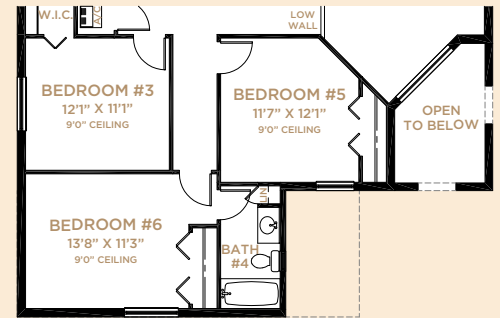

# MIRADOR

4-6 Bedrooms, 3-4 Baths, 3-Car Garage

PALM BEACH ELEVATION

PALM BEACH ELEVATION (WITH BEDROOM #6)

WEST INDIES ELEVATION

WEST INDIES ELEVATION (WITH BEDROOM #6)

Plans are preliminary and subject to change. It is understood by the purchaser that all furnishings, draperies, mirror work, wallpaper and decorator items shown in the models, are for display purposes only and are not included in the purchase price. Landscaping may vary as to maturity, specifications and number. Electrical, cable TV, data and phone outlets may vary in quantity, type and location from what is shown in the model. © Minto Communities, LLC 2014. All rights reserved. Content may not be reproduced, copied, altered, distributed, stored or transferred in any form or by any means without express written permission. Artist's renderings, dimensions, specifications, prices and features are approximate and subject to change without notice. Minto, the Minto logo, PortoSol and the PortoSol logo are trademarks of Minto Communities, LLC and/or its affiliates. CGC1519880. 12/14. 40-3061L

RADIANCE COLLECTION

MIRADOR

4-6 Bedrooms, 3-4 Baths, 3-Car Garage

AVAILABLE COVERED BALCONY

AVAILABLE BEDROOM #5

FIRST FLOOR

SECOND FLOOR

AVAILABLE BEDROOMS #5 & #6  
W/BATH #4

AVAILABLE BEDROOM #6  
W/BATH #4

First Floor	1,492
Second Floor	1,569
Total A/C Sq. Ft.	3,061
Garage	676
Covered Patio	130
Covered Entry	86
Total Sq. Ft.	3,953

*With Bedroom #6*

First Floor	1,492
Second Floor	1,811
Total A/C Sq. Ft.	3,303
Garage	676
Covered Patio	130
Covered Entry	86
Total Sq. Ft.	4,195