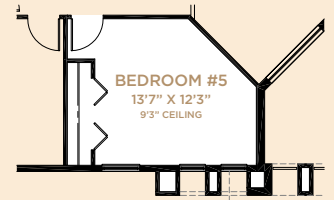

# MIRADOR

4-6 Bedrooms, 3-4 Baths, 3-Car Garage

PALM BEACH ELEVATION

PALM BEACH ELEVATION (WITH BEDROOM #6)

WEST INDIES ELEVATION

WEST INDIES ELEVATION (WITH BEDROOM #6)

Plans are preliminary and subject to change. It is understood by the purchaser that all furnishings, draperies, mirror work, wallpaper and decorator items shown in the models, are for display purposes only and are not included in the purchase price. Landscaping may vary as to maturity, specifications and number. Electrical, cable TV, data and phone outlets may vary in quantity, type and location from what is shown in the model. © Minto Communities, LLC 2014. All rights reserved. Content may not be reproduced, copied, altered, distributed, stored or transferred in any form or by any means without express written permission. Artist's renderings, dimensions, specifications, prices and features are approximate and subject to change without notice. Minto, the Minto logo, PortoSol and the PortoSol logo are trademarks of Minto Communities, LLC and/or its affiliates. CGC1519880. 12/14. 40-3061L

RADIANCE COLLECTION

MIRADOR

4-6 Bedrooms, 3-4 Baths, 3-Car Garage

AVAILABLE COVERED BALCONY

AVAILABLE BEDROOM #5

FIRST FLOOR

SECOND FLOOR

AVAILABLE BEDROOMS #5 & #6  
W/BATH #4

AVAILABLE BEDROOM #6  
W/BATH #4

First Floor	1,492
Second Floor	1,569
Total A/C Sq. Ft.	3,061
Garage	676
Covered Patio	130
Covered Entry	86
Total Sq. Ft.	3,953

*With Bedroom #6*

First Floor	1,492
Second Floor	1,811
Total A/C Sq. Ft.	3,303
Garage	676
Covered Patio	130
Covered Entry	86
Total Sq. Ft.	4,195