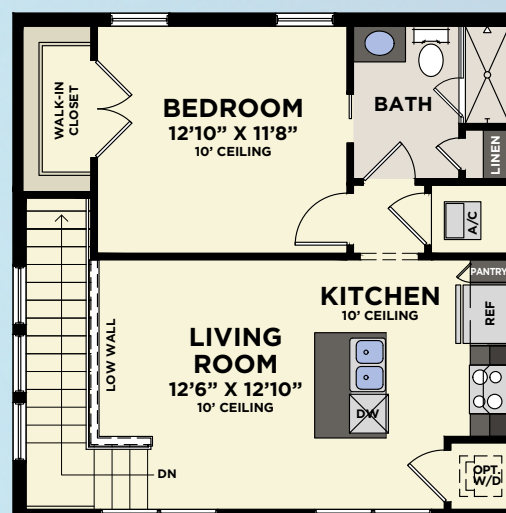

VALE COLLECTION
HUXLEY GRANDE

3 BEDROOMS, DEN, LOFT, 2.5 BATHS, 2-CAR GARAGE

AVAILABLE 3-CAR GARAGE
 (730 SQ. FT.)

HUXLEY GRANDE

First Floor	1,164
Second Floor	1,094
Total A/C Sq. Ft.	2,258
2-Car Garage	642
Covered Entry	157
Covered Lanais	516
Covered Balcony	146
Total Sq. Ft.	3,719

LAUREATE
 PARK
 AT LAKE NONA

AVAILABLE SINGLE-FAMILY 2ND FLOOR RETREAT

2-CAR GARAGE (COURTYARD ENTRY) WITH SECOND FLOOR BONUS ROOM OR SUITE

LOWER FLOOR

SECOND FLOOR
W/BONUS ROOM

SECOND FLOOR
W/SUITE

Available for the Carlsson Grande, Huxley Grande & Cormack Grande Plans

2-CAR GARAGE (DRIVEWAY ENTRY) WITH SECOND FLOOR SUITE

LOWER FLOOR

SECOND FLOOR
W/SUITE

Available for the Carlsson Grande, Huxley Grande & Cormack Grande Plans

3-CAR GARAGE (COURTYARD ENTRY) WITH SECOND FLOOR BONUS ROOM OR SUITE

LOWER FLOOR

SECOND FLOOR
W/BONUS ROOM

SECOND FLOOR
W/SUITE

Available for the Carlsson Grande, Huxley Grande & Cormack Grande Plans

2ND FLOOR RETREAT WITH 2-CAR GARAGE

Total A/C Sq. Ft.	720
2-Car Garage	548
Storage	68
Covered Entry	16
Total Sq. Ft.	1,352