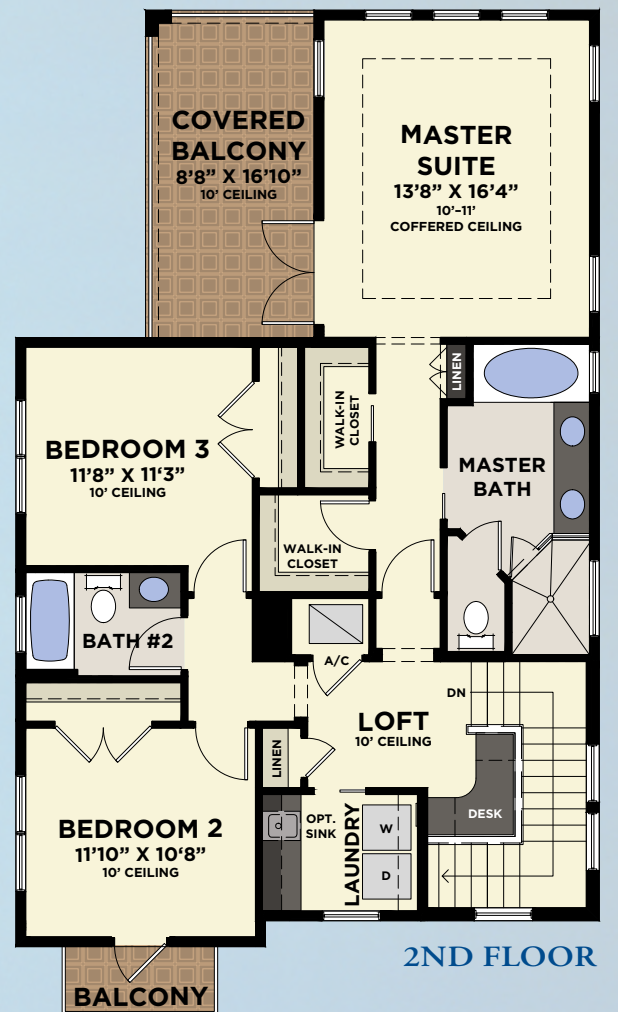

VALE COLLECTION
HUXLEY GRANDE

3 BEDROOMS, DEN, LOFT, 2.5 BATHS, 2-CAR GARAGE

AVAILABLE 3-CAR GARAGE
 (730 SQ. FT.)

HUXLEY GRANDE

First Floor	1,164
Second Floor	1,094
Total A/C Sq. Ft.	2,258
2-Car Garage	642
Covered Entry	157
Covered Lanais	516
Covered Balcony	146
Total Sq. Ft.	3,719

LAUREATE
 PARK
 AT LAKE NONA

AVAILABLE SINGLE-FAMILY 2ND FLOOR RETREAT

2-CAR GARAGE (COURTYARD ENTRY) WITH SECOND FLOOR BONUS ROOM OR SUITE

LOWER FLOOR

SECOND FLOOR
W/BONUS ROOM

SECOND FLOOR
W/SUITE

Available for the Carlsson Grande, Huxley Grande & Cormack Grande Plans

2-CAR GARAGE (DRIVEWAY ENTRY) WITH SECOND FLOOR SUITE

LOWER FLOOR

SECOND FLOOR
W/SUITE

Available for the Carlsson Grande, Huxley Grande & Cormack Grande Plans

3-CAR GARAGE (COURTYARD ENTRY) WITH SECOND FLOOR BONUS ROOM OR SUITE

LOWER FLOOR

SECOND FLOOR
W/BONUS ROOM

SECOND FLOOR
W/SUITE

Available for the Carlsson Grande, Huxley Grande & Cormack Grande Plans

2ND FLOOR RETREAT WITH 2-CAR GARAGE

Total A/C Sq. Ft.	720
2-Car Garage	548
Storage	68
Covered Entry	16
Total Sq. Ft.	1,352