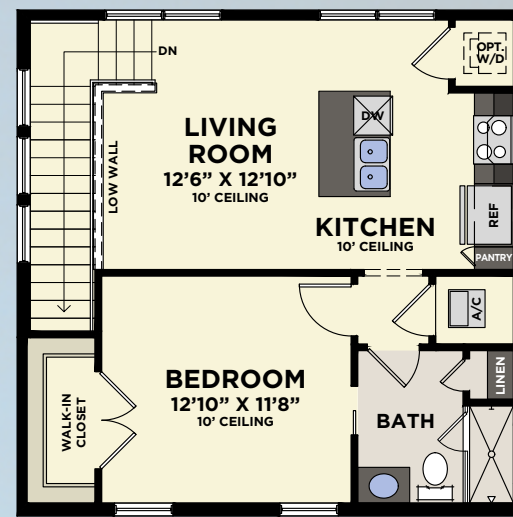

VALE COLLECTION
HUXLEY GRANDE

3 BEDROOMS, DEN, LOFT, 2.5 BATHS, 2-CAR GARAGE

AVAILABLE 3-CAR GARAGE
 (730 SQ. FT.)

HUXLEY GRANDE

First Floor	1,164
Second Floor	1,094
Total A/C Sq. Ft.	2,258
2-Car Garage	642
Covered Entry	157
Covered Lanais	516
Covered Balcony	146
Total Sq. Ft.	3,719

LAUREATE
 PARK
 AT LAKE NONA

AVAILABLE SINGLE-FAMILY 2ND FLOOR RETREAT

2-CAR GARAGE (COURTYARD ENTRY) WITH SECOND FLOOR BONUS ROOM OR SUITE

LOWER FLOOR

SECOND FLOOR
W/BONUS ROOM

SECOND FLOOR
W/SUITE

Available for the Carlsson Grande, Huxley Grande & Cormack Grande Plans

2-CAR GARAGE (DRIVEWAY ENTRY) WITH SECOND FLOOR SUITE

LOWER FLOOR

SECOND FLOOR
W/SUITE

Available for the Carlsson Grande, Huxley Grande & Cormack Grande Plans

3-CAR GARAGE (COURTYARD ENTRY) WITH SECOND FLOOR BONUS ROOM OR SUITE

LOWER FLOOR

SECOND FLOOR
W/BONUS ROOM

SECOND FLOOR
W/SUITE

Available for the Carlsson Grande, Huxley Grande & Cormack Grande Plans

2ND FLOOR RETREAT WITH 2-CAR GARAGE

Total A/C Sq. Ft.	720
2-Car Garage	548
Storage	68
Covered Entry	16
Total Sq. Ft.	1,352