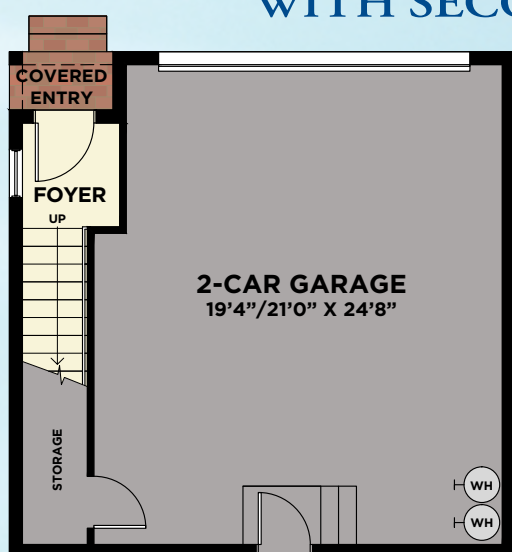

VALE COLLECTION
HUXLEY GRANDE

3 BEDROOMS, DEN, LOFT, 2.5 BATHS, 2-CAR GARAGE

AVAILABLE 3-CAR GARAGE
 (730 SQ. FT.)

HUXLEY GRANDE

First Floor	1,164
Second Floor	1,094
Total A/C Sq. Ft.	2,258
2-Car Garage	642
Covered Entry	157
Covered Lanais	516
Covered Balcony	146
Total Sq. Ft.	3,719

LAUREATE
 PARK
 AT LAKE NONA

AVAILABLE SINGLE-FAMILY 2ND FLOOR RETREAT

2-CAR GARAGE (COURTYARD ENTRY) WITH SECOND FLOOR BONUS ROOM OR SUITE

LOWER FLOOR

SECOND FLOOR
W/BONUS ROOM

SECOND FLOOR
W/SUITE

Available for the Carlsson Grande, Huxley Grande & Cormack Grande Plans

2-CAR GARAGE (DRIVEWAY ENTRY) WITH SECOND FLOOR SUITE

LOWER FLOOR

SECOND FLOOR
W/SUITE

Available for the Carlsson Grande, Huxley Grande & Cormack Grande Plans

3-CAR GARAGE (COURTYARD ENTRY) WITH SECOND FLOOR BONUS ROOM OR SUITE

LOWER FLOOR

SECOND FLOOR
W/BONUS ROOM

SECOND FLOOR
W/SUITE

Available for the Carlsson Grande, Huxley Grande & Cormack Grande Plans

2ND FLOOR RETREAT WITH 2-CAR GARAGE

Total A/C Sq. Ft.	720
2-Car Garage	548
Storage	68
Covered Entry	16
Total Sq. Ft.	1,352