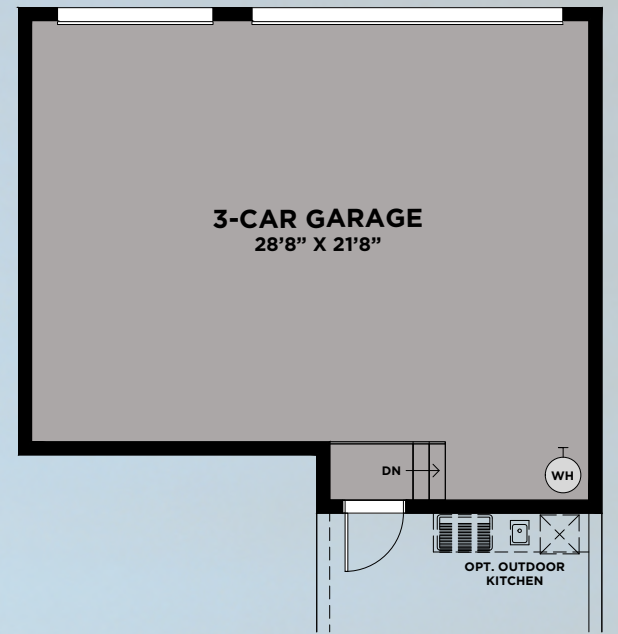

VALE COLLECTION
HUXLEY GRANDE

3 BEDROOMS, DEN, LOFT, 2.5 BATHS, 2-CAR GARAGE

AVAILABLE 3-CAR GARAGE
 (730 SQ. FT.)

HUXLEY GRANDE

First Floor	1,164
Second Floor	1,094
Total A/C Sq. Ft.	2,258
2-Car Garage	642
Covered Entry	157
Covered Lanais	516
Covered Balcony	146
Total Sq. Ft.	3,719

LAUREATE
 PARK
 AT LAKE NONA

AVAILABLE SINGLE-FAMILY 2ND FLOOR RETREAT

2-CAR GARAGE (COURTYARD ENTRY) WITH SECOND FLOOR BONUS ROOM OR SUITE

LOWER FLOOR

SECOND FLOOR
W/BONUS ROOM

SECOND FLOOR
W/SUITE

Available for the Carlsson Grande, Huxley Grande & Cormack Grande Plans

2-CAR GARAGE (DRIVEWAY ENTRY) WITH SECOND FLOOR SUITE

LOWER FLOOR

SECOND FLOOR
W/SUITE

Available for the Carlsson Grande, Huxley Grande & Cormack Grande Plans

3-CAR GARAGE (COURTYARD ENTRY) WITH SECOND FLOOR BONUS ROOM OR SUITE

LOWER FLOOR

SECOND FLOOR
W/BONUS ROOM

SECOND FLOOR
W/SUITE

Available for the Carlsson Grande, Huxley Grande & Cormack Grande Plans

2ND FLOOR RETREAT WITH 2-CAR GARAGE

Total A/C Sq. Ft.	720
2-Car Garage	548
Storage	68
Covered Entry	16
Total Sq. Ft.	1,352