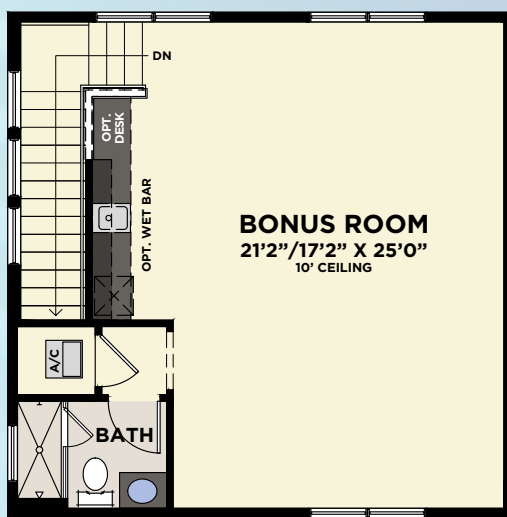

VALE COLLECTION
HUXLEY GRANDE

3 BEDROOMS, DEN, LOFT, 2.5 BATHS, 2-CAR GARAGE

AVAILABLE 3-CAR GARAGE
 (730 SQ. FT.)

HUXLEY GRANDE

First Floor	1,164
Second Floor	1,094
Total A/C Sq. Ft.	2,258
2-Car Garage	642
Covered Entry	157
Covered Lanais	516
Covered Balcony	146
Total Sq. Ft.	3,719

LAUREATE
 PARK
 AT LAKE NONA

AVAILABLE SINGLE-FAMILY 2ND FLOOR RETREAT

2-CAR GARAGE (COURTYARD ENTRY) WITH SECOND FLOOR BONUS ROOM OR SUITE

LOWER FLOOR

SECOND FLOOR
W/BONUS ROOM

SECOND FLOOR
W/SUITE

Available for the Carlsson Grande, Huxley Grande & Cormack Grande Plans

2-CAR GARAGE (DRIVEWAY ENTRY) WITH SECOND FLOOR SUITE

LOWER FLOOR

SECOND FLOOR
W/SUITE

Available for the Carlsson Grande, Huxley Grande & Cormack Grande Plans

3-CAR GARAGE (COURTYARD ENTRY) WITH SECOND FLOOR BONUS ROOM OR SUITE

LOWER FLOOR

SECOND FLOOR
W/BONUS ROOM

SECOND FLOOR
W/SUITE

Available for the Carlsson Grande, Huxley Grande & Cormack Grande Plans

2ND FLOOR RETREAT WITH 2-CAR GARAGE

Total A/C Sq. Ft.	720
2-Car Garage	548
Storage	68
Covered Entry	16
Total Sq. Ft.	1,352