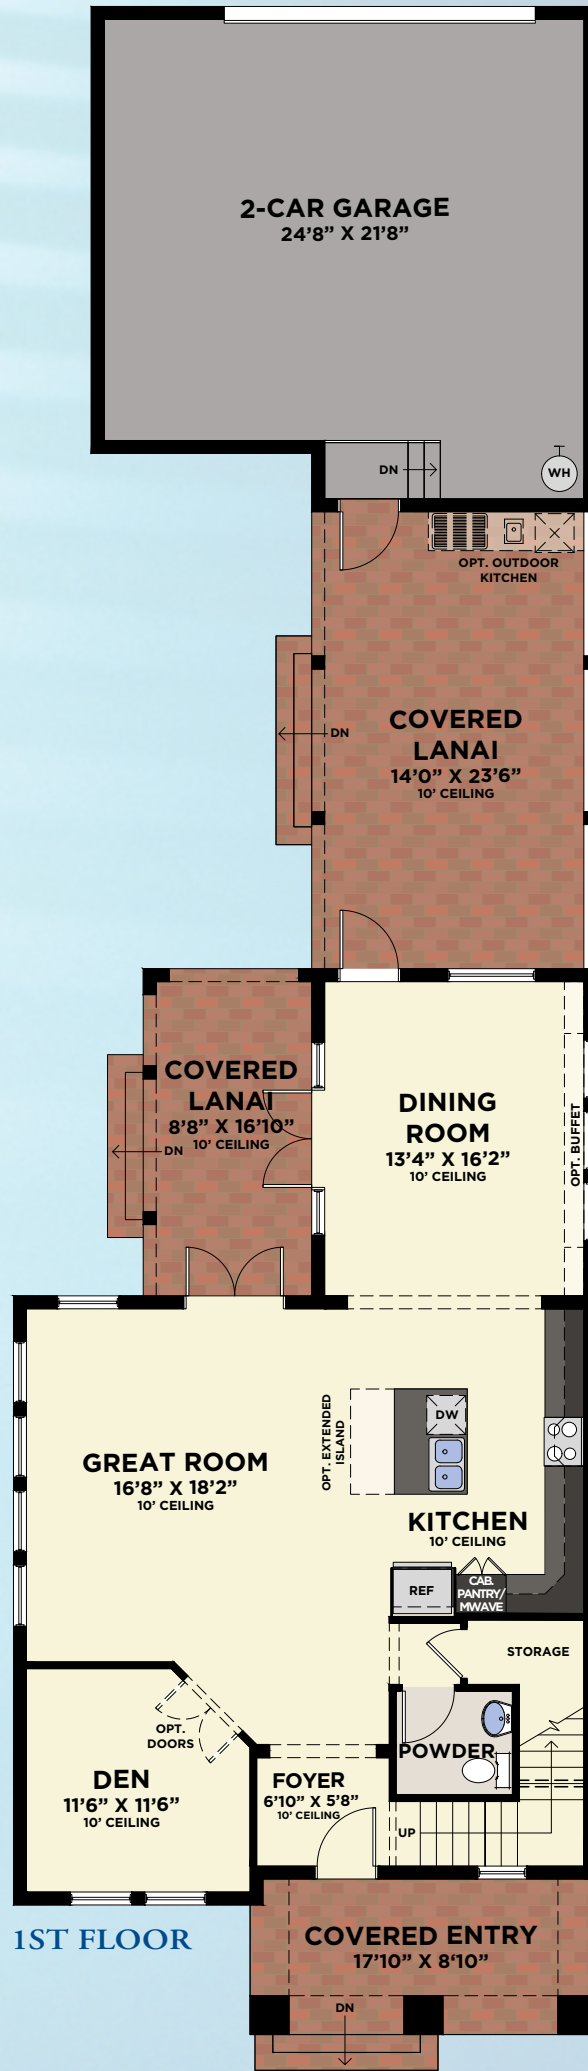

VALE COLLECTION
HUXLEY GRANDE

3 BEDROOMS, DEN, LOFT, 2.5 BATHS, 2-CAR GARAGE

AVAILABLE 3-CAR GARAGE
 (730 SQ. FT.)

HUXLEY GRANDE

First Floor	1,164
Second Floor	1,094
Total A/C Sq. Ft.	2,258
2-Car Garage	642
Covered Entry	157
Covered Lanais	516
Covered Balcony	146
Total Sq. Ft.	3,719

LAUREATE
 PARK
 AT LAKE NONA

AVAILABLE SINGLE-FAMILY 2ND FLOOR RETREAT

2-CAR GARAGE (COURTYARD ENTRY) WITH SECOND FLOOR BONUS ROOM OR SUITE

LOWER FLOOR

SECOND FLOOR
W/BONUS ROOM

SECOND FLOOR
W/SUITE

Available for the Carlsson Grande, Huxley Grande & Cormack Grande Plans

2-CAR GARAGE (DRIVEWAY ENTRY) WITH SECOND FLOOR SUITE

LOWER FLOOR

SECOND FLOOR
W/SUITE

Available for the Carlsson Grande, Huxley Grande & Cormack Grande Plans

3-CAR GARAGE (COURTYARD ENTRY) WITH SECOND FLOOR BONUS ROOM OR SUITE

LOWER FLOOR

SECOND FLOOR
W/BONUS ROOM

SECOND FLOOR
W/SUITE

Available for the Carlsson Grande, Huxley Grande & Cormack Grande Plans

2ND FLOOR RETREAT WITH 2-CAR GARAGE

Total A/C Sq. Ft.	720
2-Car Garage	548
Storage	68
Covered Entry	16
Total Sq. Ft.	1,352