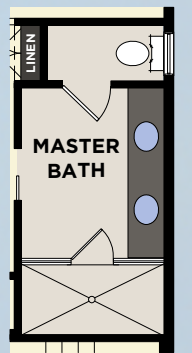

VALE COLLECTION
HUXLEY GRANDE

3 BEDROOMS, DEN, LOFT, 2.5 BATHS, 2-CAR GARAGE

AVAILABLE 3-CAR GARAGE
 (730 SQ. FT.)

HUXLEY GRANDE

First Floor	1,164
Second Floor	1,094
Total A/C Sq. Ft.	2,258
2-Car Garage	642
Covered Entry	157
Covered Lanais	516
Covered Balcony	146
Total Sq. Ft.	3,719

LAUREATE
 PARK
 AT LAKE NONA

AVAILABLE SINGLE-FAMILY 2ND FLOOR RETREAT

2-CAR GARAGE (COURTYARD ENTRY) WITH SECOND FLOOR BONUS ROOM OR SUITE

LOWER FLOOR

SECOND FLOOR
W/BONUS ROOM

SECOND FLOOR
W/SUITE

Available for the Carlsson Grande, Huxley Grande & Cormack Grande Plans

2-CAR GARAGE (DRIVEWAY ENTRY) WITH SECOND FLOOR SUITE

LOWER FLOOR

SECOND FLOOR
W/SUITE

Available for the Carlsson Grande, Huxley Grande & Cormack Grande Plans

3-CAR GARAGE (COURTYARD ENTRY) WITH SECOND FLOOR BONUS ROOM OR SUITE

LOWER FLOOR

SECOND FLOOR
W/BONUS ROOM

SECOND FLOOR
W/SUITE

Available for the Carlsson Grande, Huxley Grande & Cormack Grande Plans

2ND FLOOR RETREAT WITH 2-CAR GARAGE

Total A/C Sq. Ft.	720
2-Car Garage	548
Storage	68
Covered Entry	16
Total Sq. Ft.	1,352