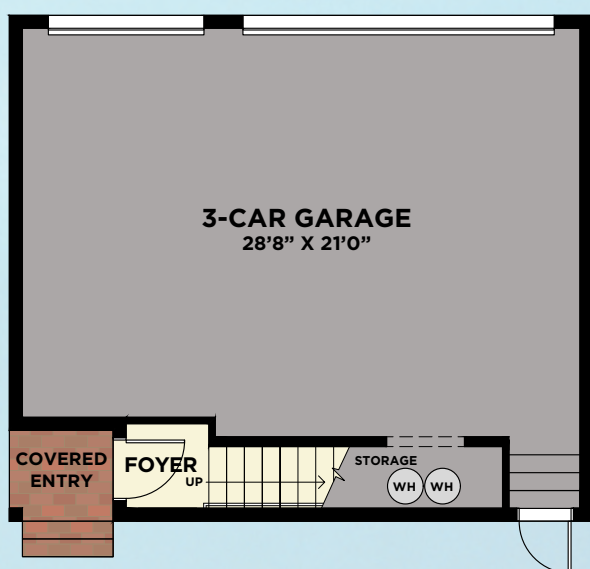

LAUREATE
 PARK
 AT LAKE NONA

AVAILABLE SINGLE-FAMILY 2ND FLOOR RETREAT

2-CAR GARAGE (COURTYARD ENTRY) WITH SECOND FLOOR BONUS ROOM OR SUITE

LOWER FLOOR

SECOND FLOOR
W/BONUS ROOM

SECOND FLOOR
W/SUITE

Available for the Carlsson Grande, Huxley Grande & Cormack Grande Plans

2-CAR GARAGE (DRIVEWAY ENTRY) WITH SECOND FLOOR SUITE

LOWER FLOOR

SECOND FLOOR
W/SUITE

Available for the Carlsson Grande, Huxley Grande & Cormack Grande Plans

3-CAR GARAGE (COURTYARD ENTRY) WITH SECOND FLOOR BONUS ROOM OR SUITE

LOWER FLOOR

SECOND FLOOR
W/BONUS ROOM

SECOND FLOOR
W/SUITE

Available for the Carlsson Grande, Huxley Grande & Cormack Grande Plans

2ND FLOOR RETREAT WITH 2-CAR GARAGE

Total A/C Sq. Ft.	720
2-Car Garage	548
Storage	68
Covered Entry	16
Total Sq. Ft.	1,352

2ND FLOOR RETREAT WITH 3-CAR GARAGE

Total A/C Sq. Ft.	817
3-Car Garage	674
Storage	47
Covered Entry	25
Total Sq. Ft.	1,563