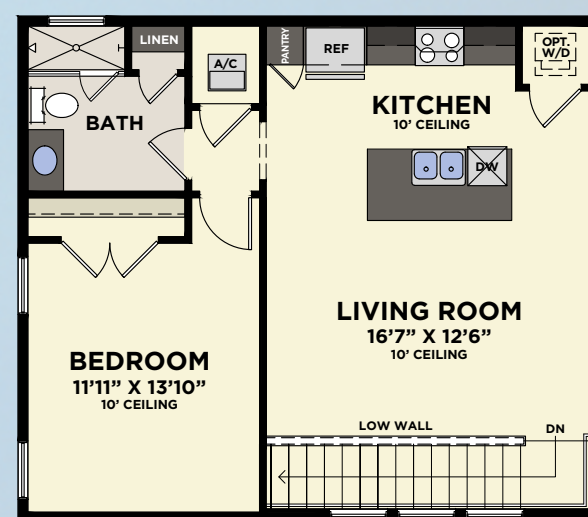

VALE COLLECTION
HUXLEY GRANDE

3 BEDROOMS, DEN, LOFT, 2.5 BATHS, 2-CAR GARAGE

AVAILABLE 3-CAR GARAGE
 (730 SQ. FT.)

HUXLEY GRANDE

First Floor	1,164
Second Floor	1,094
Total A/C Sq. Ft.	2,258
2-Car Garage	642
Covered Entry	157
Covered Lanais	516
Covered Balcony	146
Total Sq. Ft.	3,719

LAUREATE
 PARK
 AT LAKE NONA

AVAILABLE SINGLE-FAMILY 2ND FLOOR RETREAT

2-CAR GARAGE (COURTYARD ENTRY) WITH SECOND FLOOR BONUS ROOM OR SUITE

LOWER FLOOR

SECOND FLOOR
W/BONUS ROOM

SECOND FLOOR
W/SUITE

Available for the Carlsson Grande, Huxley Grande & Cormack Grande Plans

2-CAR GARAGE (DRIVEWAY ENTRY) WITH SECOND FLOOR SUITE

LOWER FLOOR

SECOND FLOOR
W/SUITE

Available for the Carlsson Grande, Huxley Grande & Cormack Grande Plans

3-CAR GARAGE (COURTYARD ENTRY) WITH SECOND FLOOR BONUS ROOM OR SUITE

LOWER FLOOR

SECOND FLOOR
W/BONUS ROOM

SECOND FLOOR
W/SUITE

Available for the Carlsson Grande, Huxley Grande & Cormack Grande Plans

2ND FLOOR RETREAT WITH 2-CAR GARAGE

Total A/C Sq. Ft.	720
2-Car Garage	548
Storage	68
Covered Entry	16
Total Sq. Ft.	1,352