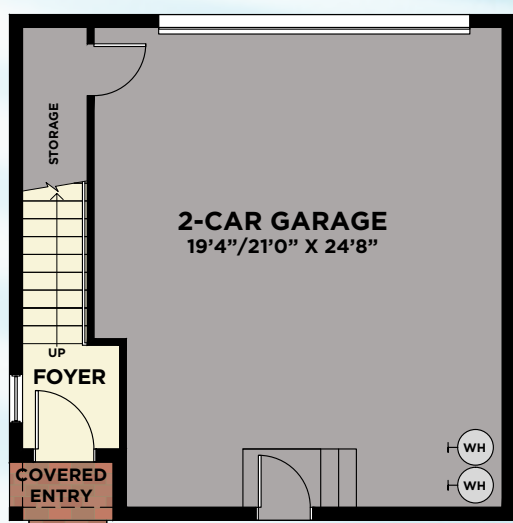

VALE COLLECTION
HUXLEY GRANDE

3 BEDROOMS, DEN, LOFT, 2.5 BATHS, 2-CAR GARAGE

AVAILABLE 3-CAR GARAGE
 (730 SQ. FT.)

HUXLEY GRANDE

First Floor	1,164
Second Floor	1,094
Total A/C Sq. Ft.	2,258
2-Car Garage	642
Covered Entry	157
Covered Lanais	516
Covered Balcony	146
Total Sq. Ft.	3,719

LAUREATE
 PARK
 AT LAKE NONA

AVAILABLE SINGLE-FAMILY 2ND FLOOR RETREAT

2-CAR GARAGE (COURTYARD ENTRY) WITH SECOND FLOOR BONUS ROOM OR SUITE

LOWER FLOOR

SECOND FLOOR
W/BONUS ROOM

SECOND FLOOR
W/SUITE

Available for the Carlsson Grande, Huxley Grande & Cormack Grande Plans

2-CAR GARAGE (DRIVEWAY ENTRY) WITH SECOND FLOOR SUITE

LOWER FLOOR

SECOND FLOOR
W/SUITE

Available for the Carlsson Grande, Huxley Grande & Cormack Grande Plans

3-CAR GARAGE (COURTYARD ENTRY) WITH SECOND FLOOR BONUS ROOM OR SUITE

LOWER FLOOR

SECOND FLOOR
W/BONUS ROOM

SECOND FLOOR
W/SUITE

Available for the Carlsson Grande, Huxley Grande & Cormack Grande Plans

2ND FLOOR RETREAT WITH 2-CAR GARAGE

Total A/C Sq. Ft.	720
2-Car Garage	548
Storage	68
Covered Entry	16
Total Sq. Ft.	1,352