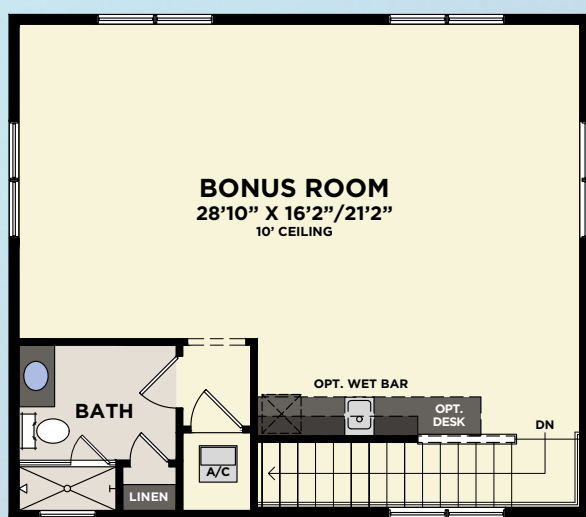

VALE COLLECTION
HUXLEY GRANDE

3 BEDROOMS, DEN, LOFT, 2.5 BATHS, 2-CAR GARAGE

AVAILABLE 3-CAR GARAGE
 (730 SQ. FT.)

HUXLEY GRANDE

First Floor	1,164
Second Floor	1,094
Total A/C Sq. Ft.	2,258
2-Car Garage	642
Covered Entry	157
Covered Lanais	516
Covered Balcony	146
Total Sq. Ft.	3,719

LAUREATE
 PARK
 AT LAKE NONA

AVAILABLE SINGLE-FAMILY 2ND FLOOR RETREAT

2-CAR GARAGE (COURTYARD ENTRY) WITH SECOND FLOOR BONUS ROOM OR SUITE

LOWER FLOOR

SECOND FLOOR
W/BONUS ROOM

SECOND FLOOR
W/SUITE

Available for the Carlsson Grande, Huxley Grande & Cormack Grande Plans

2-CAR GARAGE (DRIVEWAY ENTRY) WITH SECOND FLOOR SUITE

LOWER FLOOR

SECOND FLOOR
W/SUITE

Available for the Carlsson Grande, Huxley Grande & Cormack Grande Plans

3-CAR GARAGE (COURTYARD ENTRY) WITH SECOND FLOOR BONUS ROOM OR SUITE

LOWER FLOOR

SECOND FLOOR
W/BONUS ROOM

SECOND FLOOR
W/SUITE

Available for the Carlsson Grande, Huxley Grande & Cormack Grande Plans

2ND FLOOR RETREAT WITH 2-CAR GARAGE

Total A/C Sq. Ft.	720
2-Car Garage	548
Storage	68
Covered Entry	16
Total Sq. Ft.	1,352