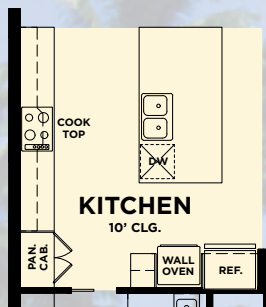

Newport

FLOOR PLAN

Elevation A

Elevation B

- 3 Bedrooms
- 3 Baths
- Great Room
- Dining
- Study
- Covered Lanai
- 3-Car Garage

Total - A/C Sq. Ft.	2,438
3-Car Garage	623
Covered Entry	45
Covered Lanai	286
Total Sq. Ft.	3,392

AVAILABLE COOK TOP & WALL OVEN VARIATION