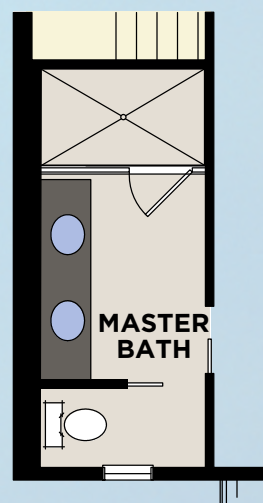

HARTWELL

3 BEDROOMS, 2.5 BATHS, 2-CAR GARAGE

1ST FLOOR

SECOND FLOOR

FIRST FLOOR

2ND FLOOR

AVAILABLE MASTER BATH

HARTWELL

First Floor	645
Second Floor	1,135
Total A/C Sq. Ft.	1,780
2-Car Garage	563
Porch/Courtyard	407
Balcony	68
Total Sq. Ft.	2,818