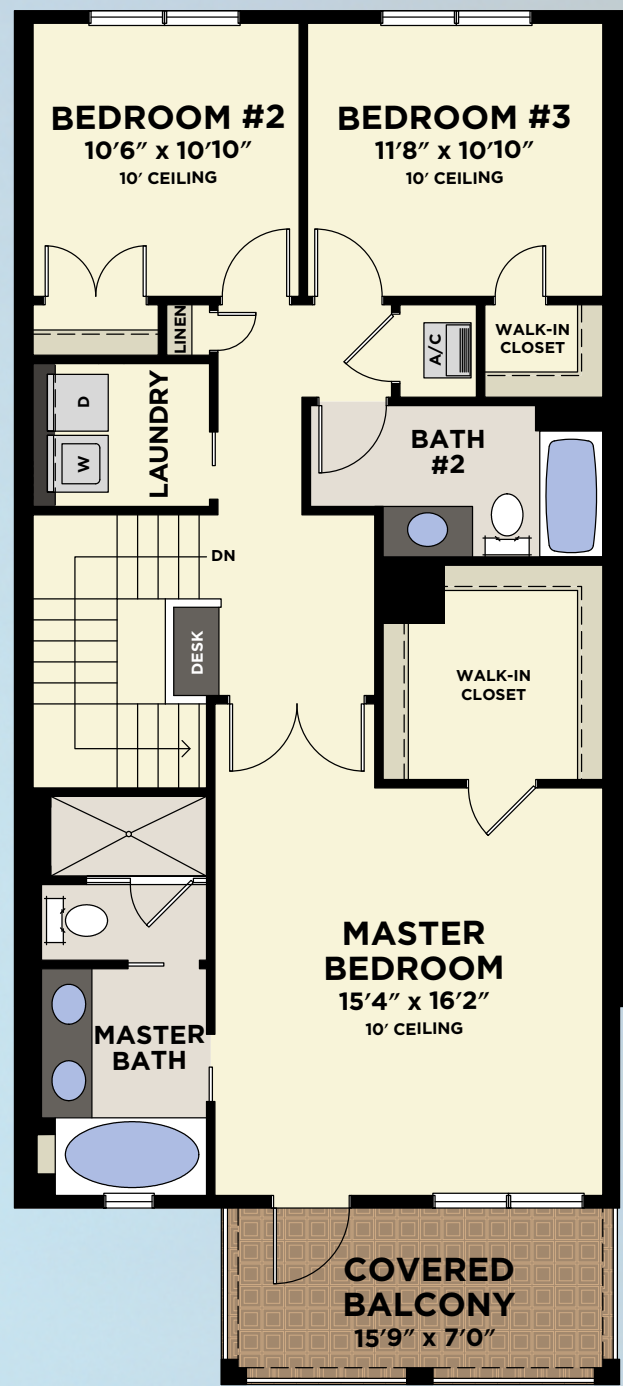

HARTWELL

3 BEDROOMS, 2.5 BATHS, 2-CAR GARAGE

1ST FLOOR

SECOND FLOOR

FIRST FLOOR

2ND FLOOR

AVAILABLE MASTER BATH

HARTWELL

First Floor	645
Second Floor	1,135
Total A/C Sq. Ft.	1,780
2-Car Garage	563
Porch/Courtyard	407
Balcony	68
Total Sq. Ft.	2,818