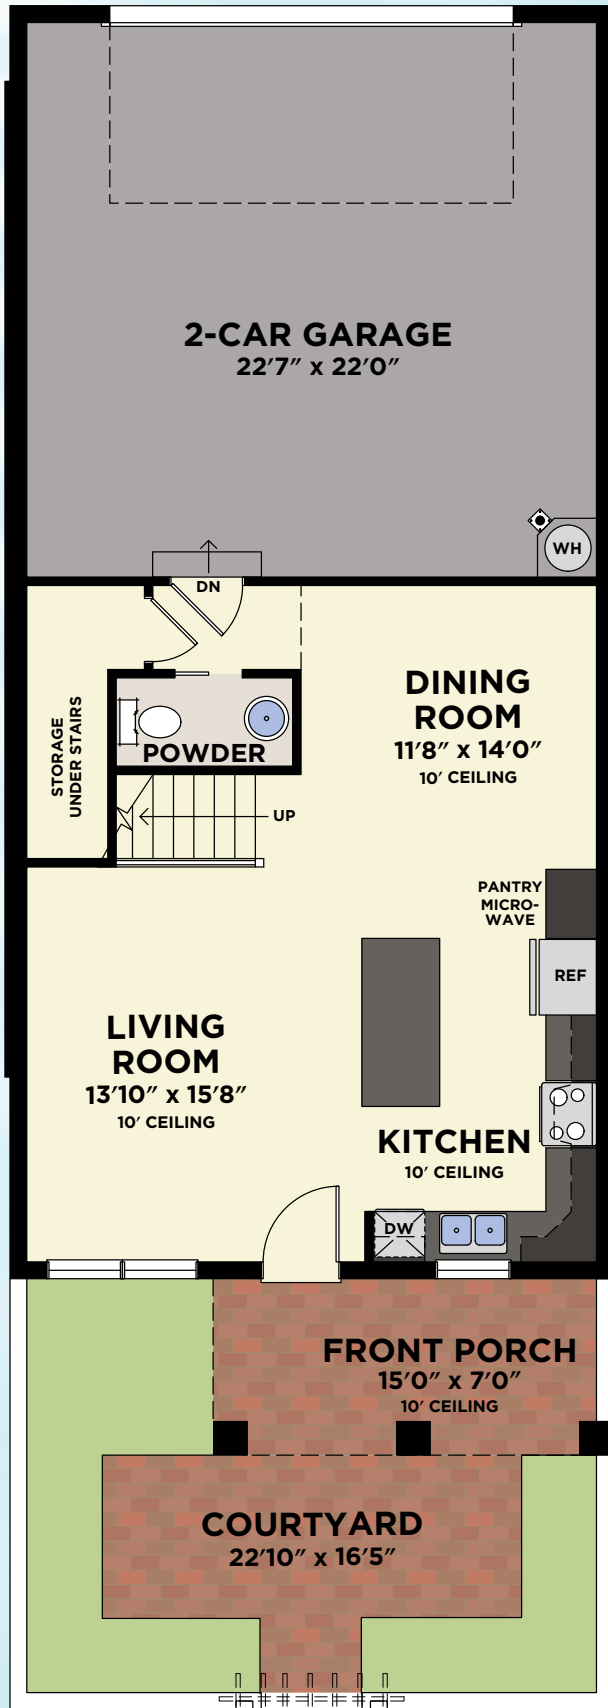

HARTWELL

3 BEDROOMS, 2.5 BATHS, 2-CAR GARAGE

1ST FLOOR

SECOND FLOOR

FIRST FLOOR

2ND FLOOR

AVAILABLE MASTER BATH

HARTWELL

First Floor	645
Second Floor	1,135
Total A/C Sq. Ft.	1,780
2-Car Garage	563
Porch/Courtyard	407
Balcony	68
Total Sq. Ft.	2,818