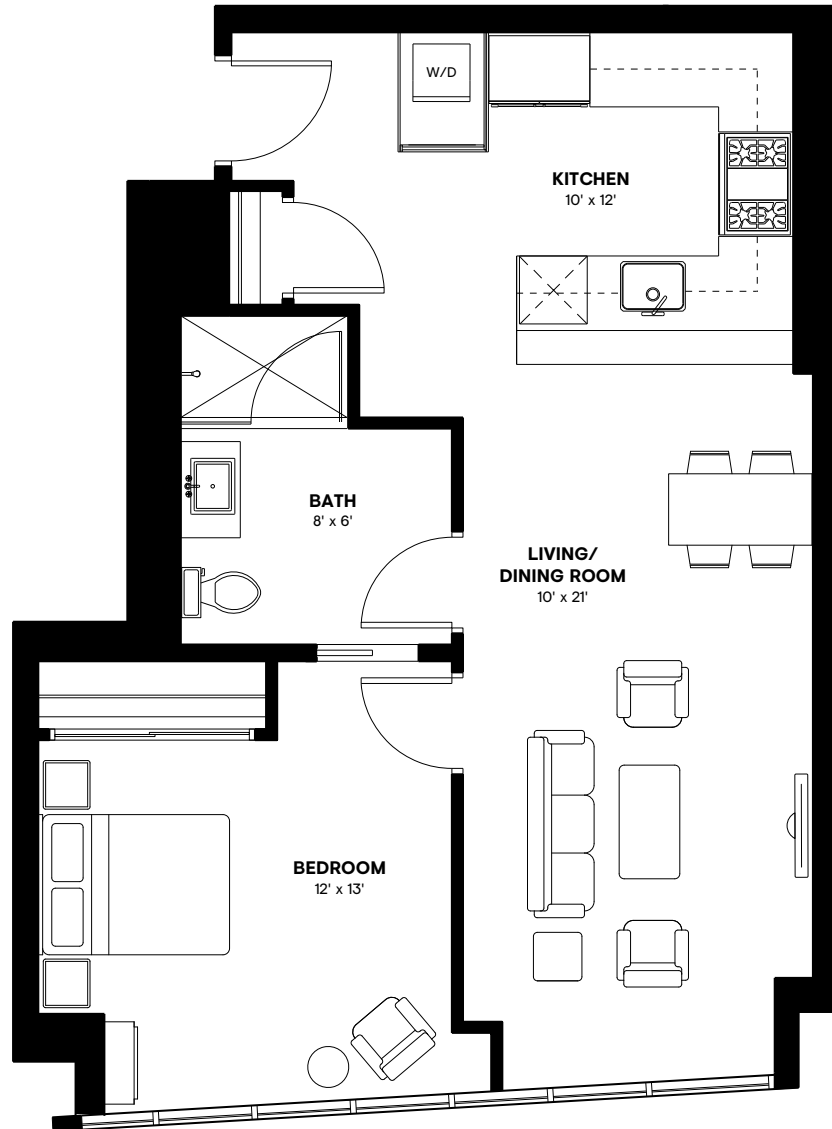

THE INTERNATIONAL

220 4 Ave SW, Calgary

One Bedroom Penthouse C Apartments

This floor plan represents a 640 sq. ft. apartment

These floor plans are representative only. All dimensions are approximate.

minto
Apartments

THE INTERNATIONAL

220 4 Ave SW, Calgary

One Bedroom Penthouse E Apartments

This floor plan represents a 612 sq. ft. apartment

These floor plans are representative only. All dimensions are approximate.

minto
Apartments