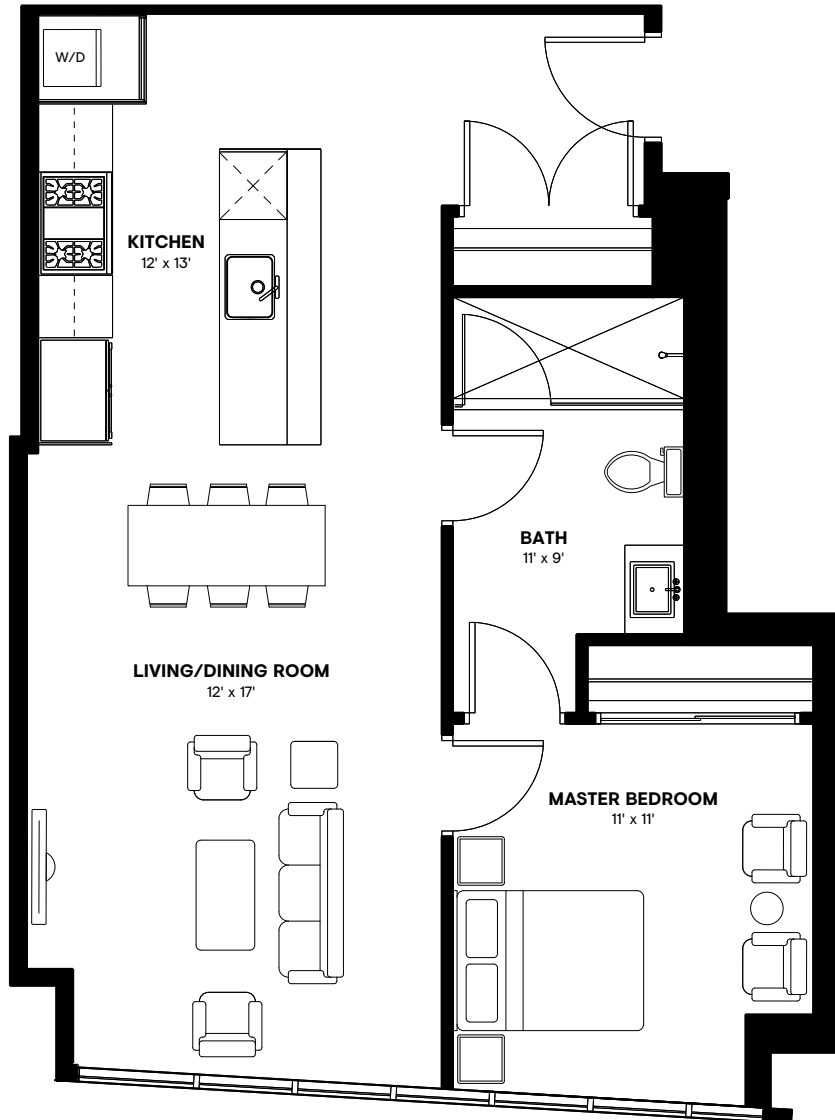

THE INTERNATIONAL

220 4 Ave SW, Calgary

One Bedroom Penthouse C Apartments

This floor plan represents a 640 sq. ft. apartment

These floor plans are representative only. All dimensions are approximate.

minto
Apartments

THE INTERNATIONAL

220 4 Ave SW, Calgary

One Bedroom Penthouse E Apartments

This floor plan represents a 612 sq. ft. apartment

These floor plans are representative only. All dimensions are approximate.

minto
Apartments