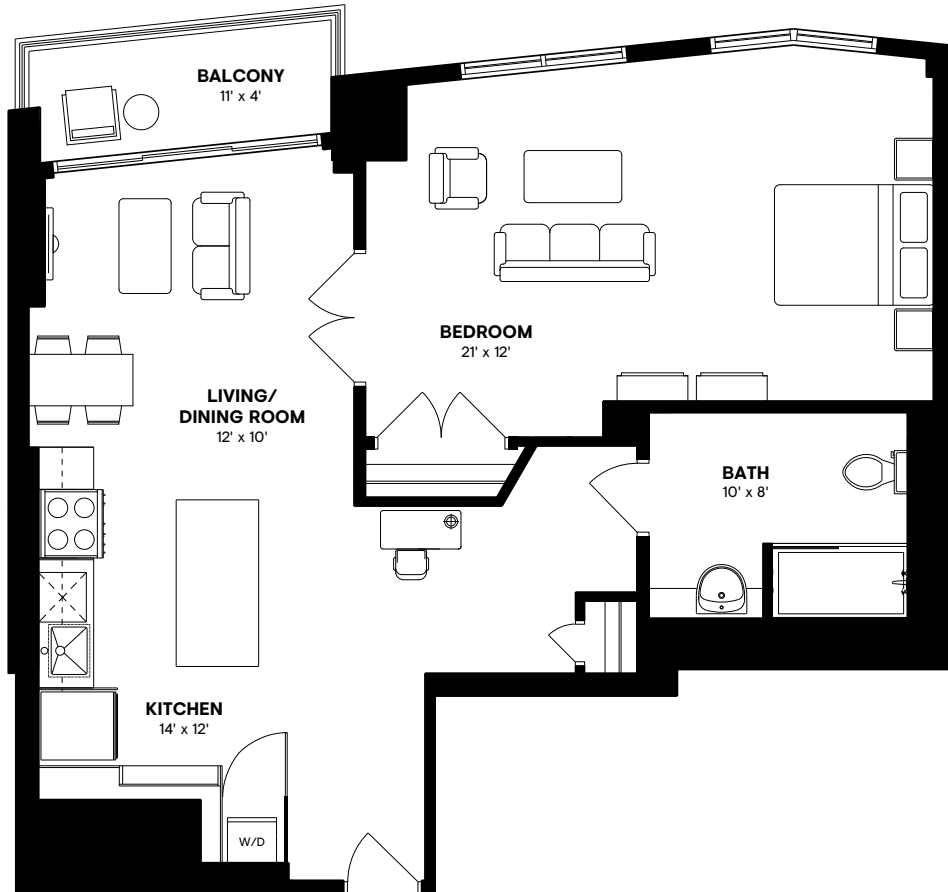

# THE INTERNATIONAL

220 4 Ave SW, Calgary

## One Bedroom Deluxe C Apartments

This floor plan represents a 735 sq. ft. apartment

These floor plans are representative only. All dimensions are approximate.