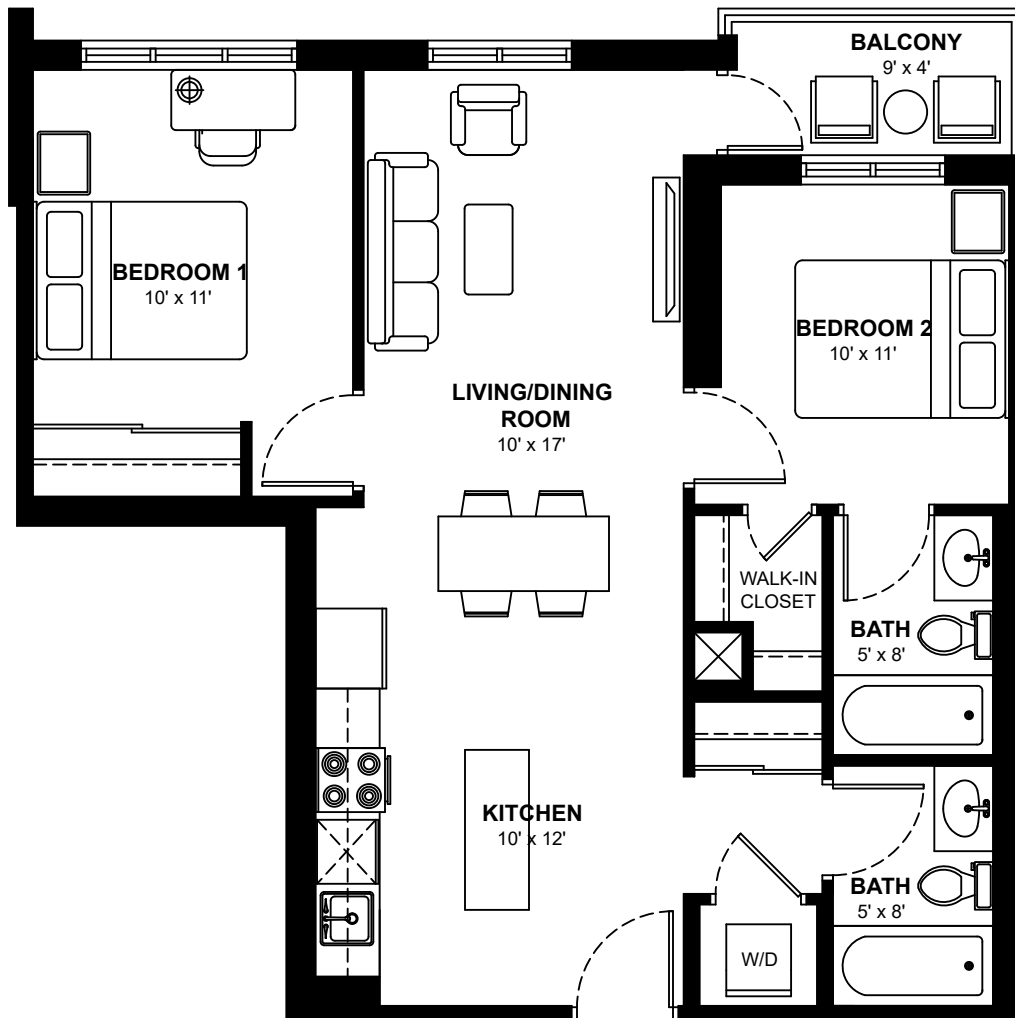

MARLBOROUGH COURT

1235 Marlborough Court, Oakville

Two Bedroom Apartments

Ranging from 614 to 896 sq. ft.

This floor plan represents a 798 sq. ft. apartment

These floor plans are representative only. All dimensions are approximate.