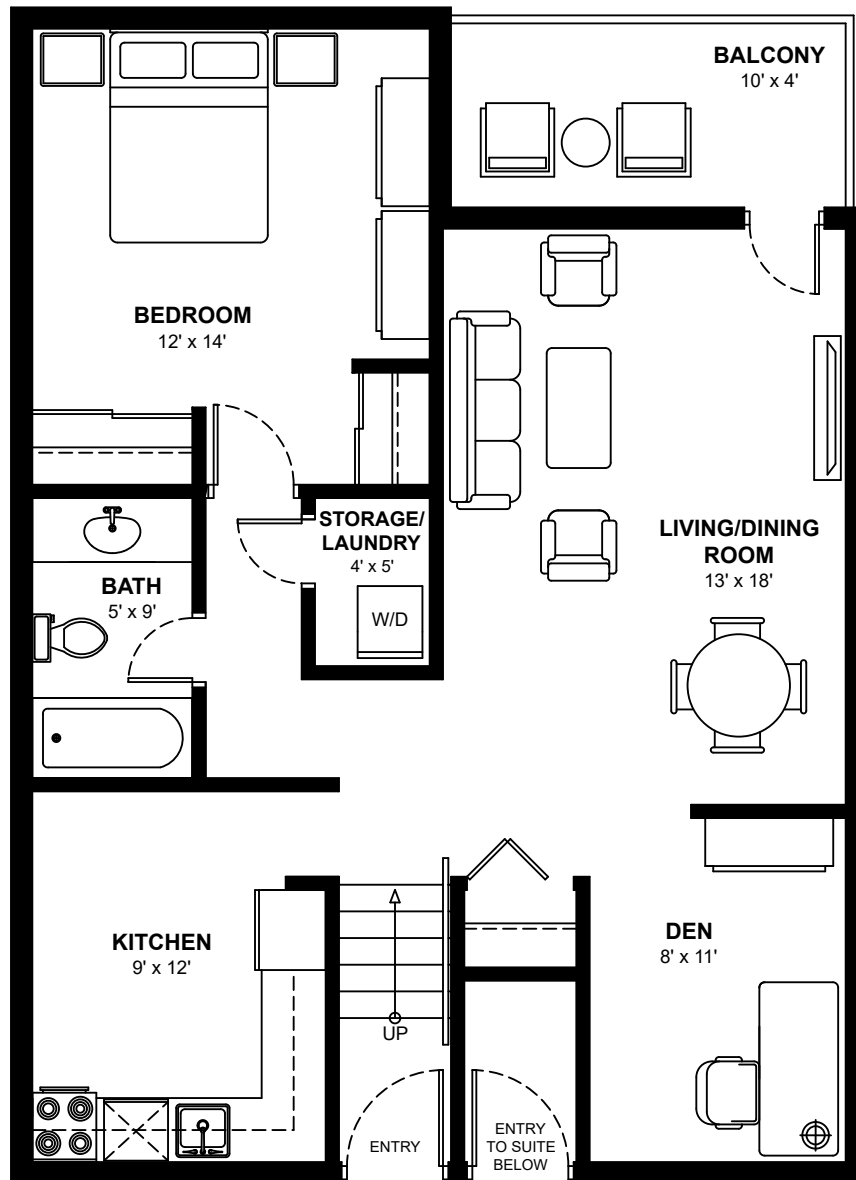

## One Bedroom Walk Ups

Approximately 782 sq. ft.

These floor plans are representative only. All dimensions are approximate.