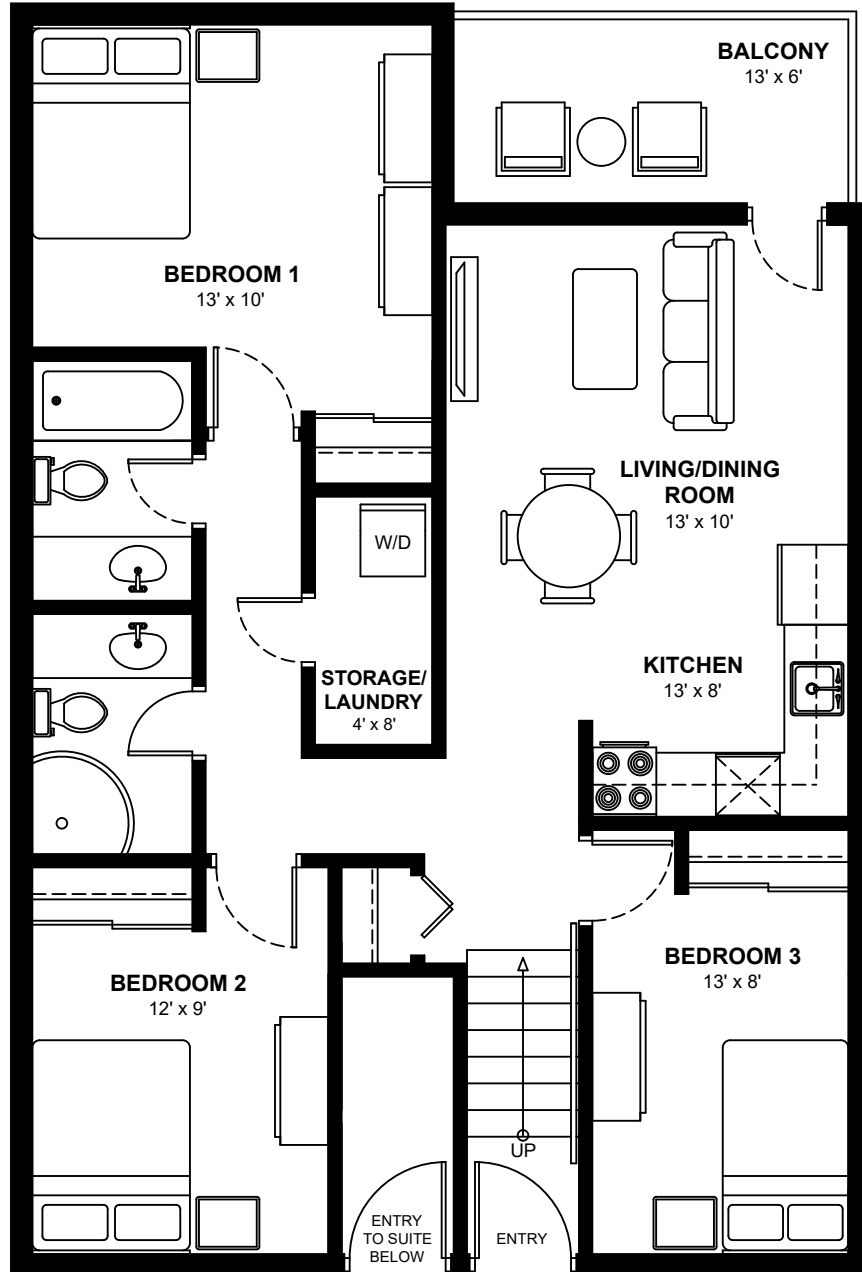

NAVAHO

10 Deerfield Dr, Nepean

Three Bedroom Walk Ups Ranging from 1,066 to 1,080 sq. ft.

This floor plan represents a 1,066 sq. ft. apartment

These floor plans are representative only. All dimensions are approximate.