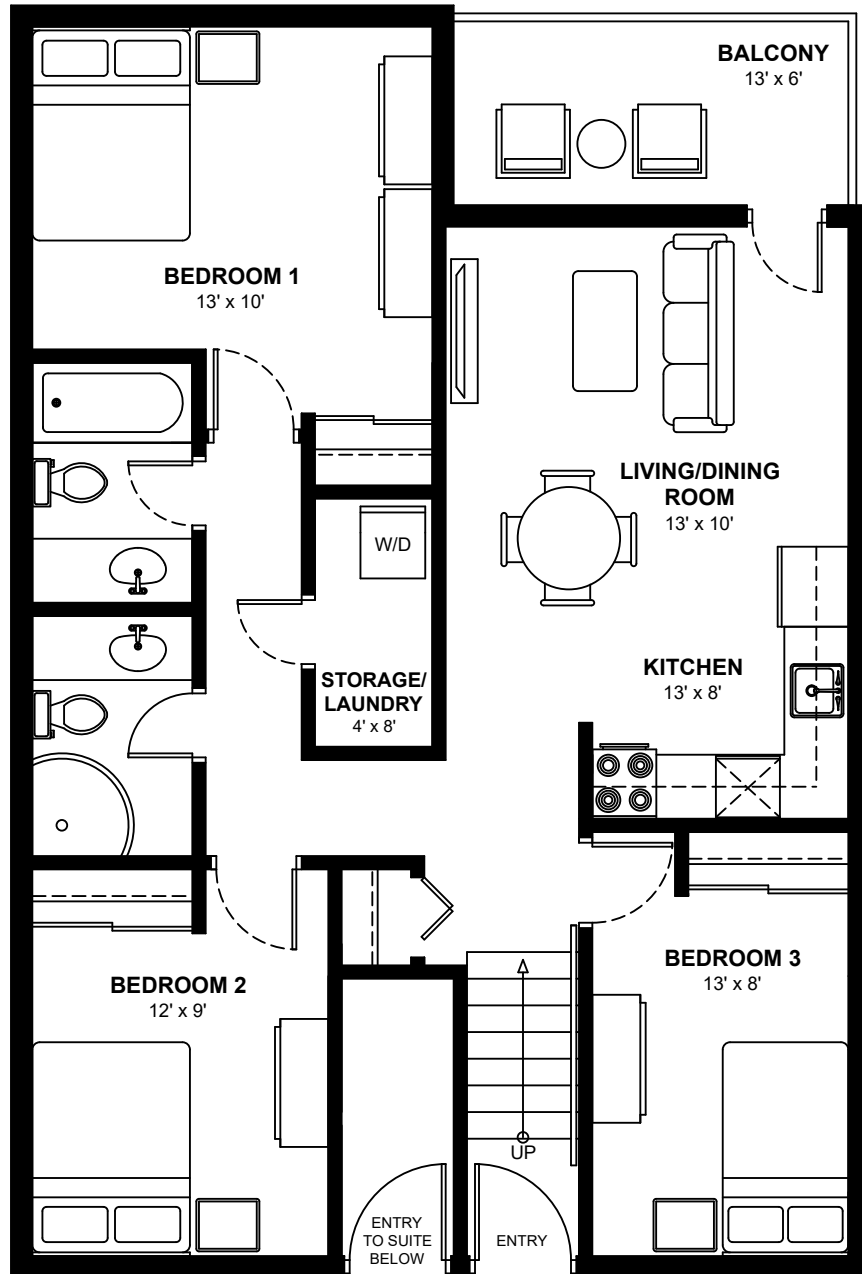

NAVAHO

10 Deerfield Dr, Nepean

Three Bedroom Walk Ups Ranging from 1,066 to 1,080 sq. ft.

This floor plan represents a 1,066 sq. ft. apartment

These floor plans are representative only. All dimensions are approximate.