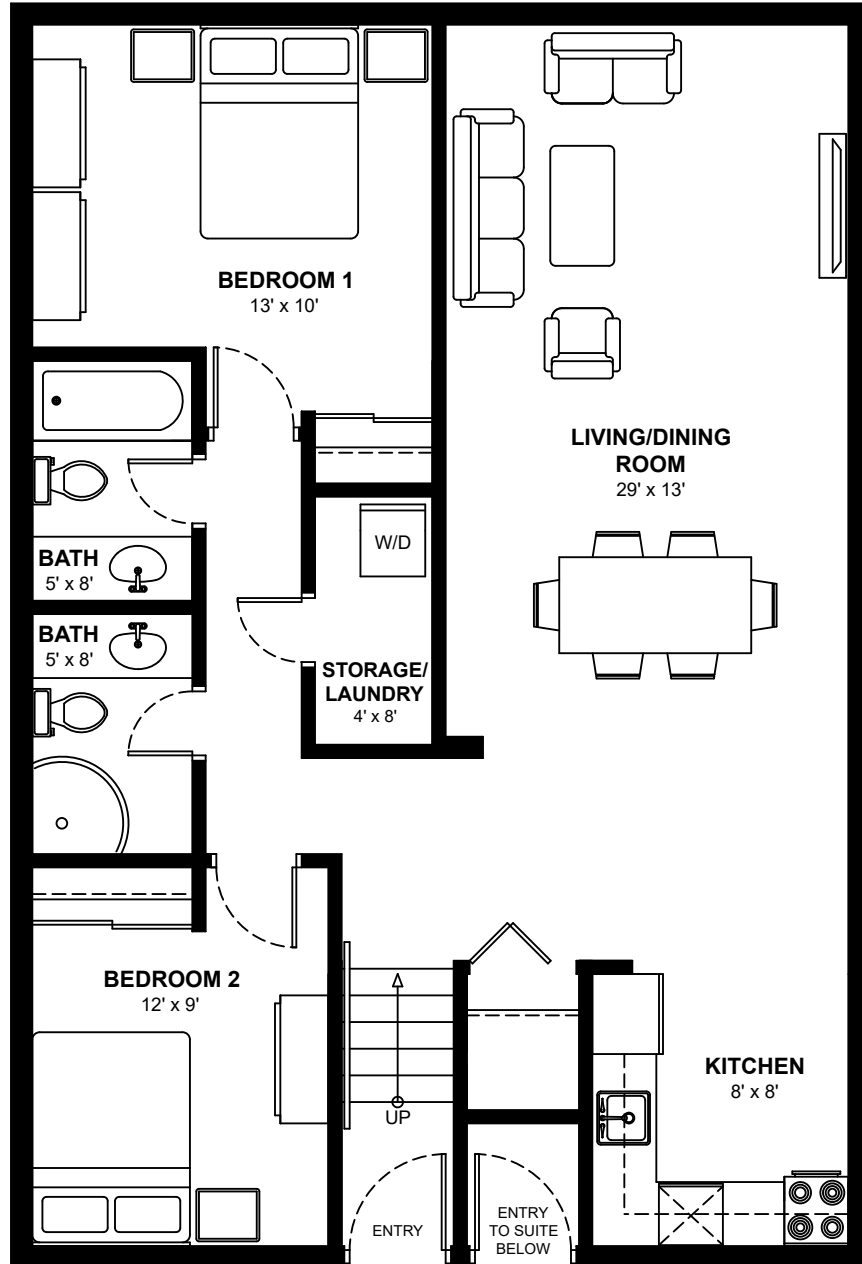

NAVAHO

10 Deerfield Dr, Nepean

Two Bedroom Walk Ups

Ranging from 853 to 931 sq. ft.

This floor plan represents a 930 sq. ft. apartment

These floor plans are representative only. All dimensions are approximate.