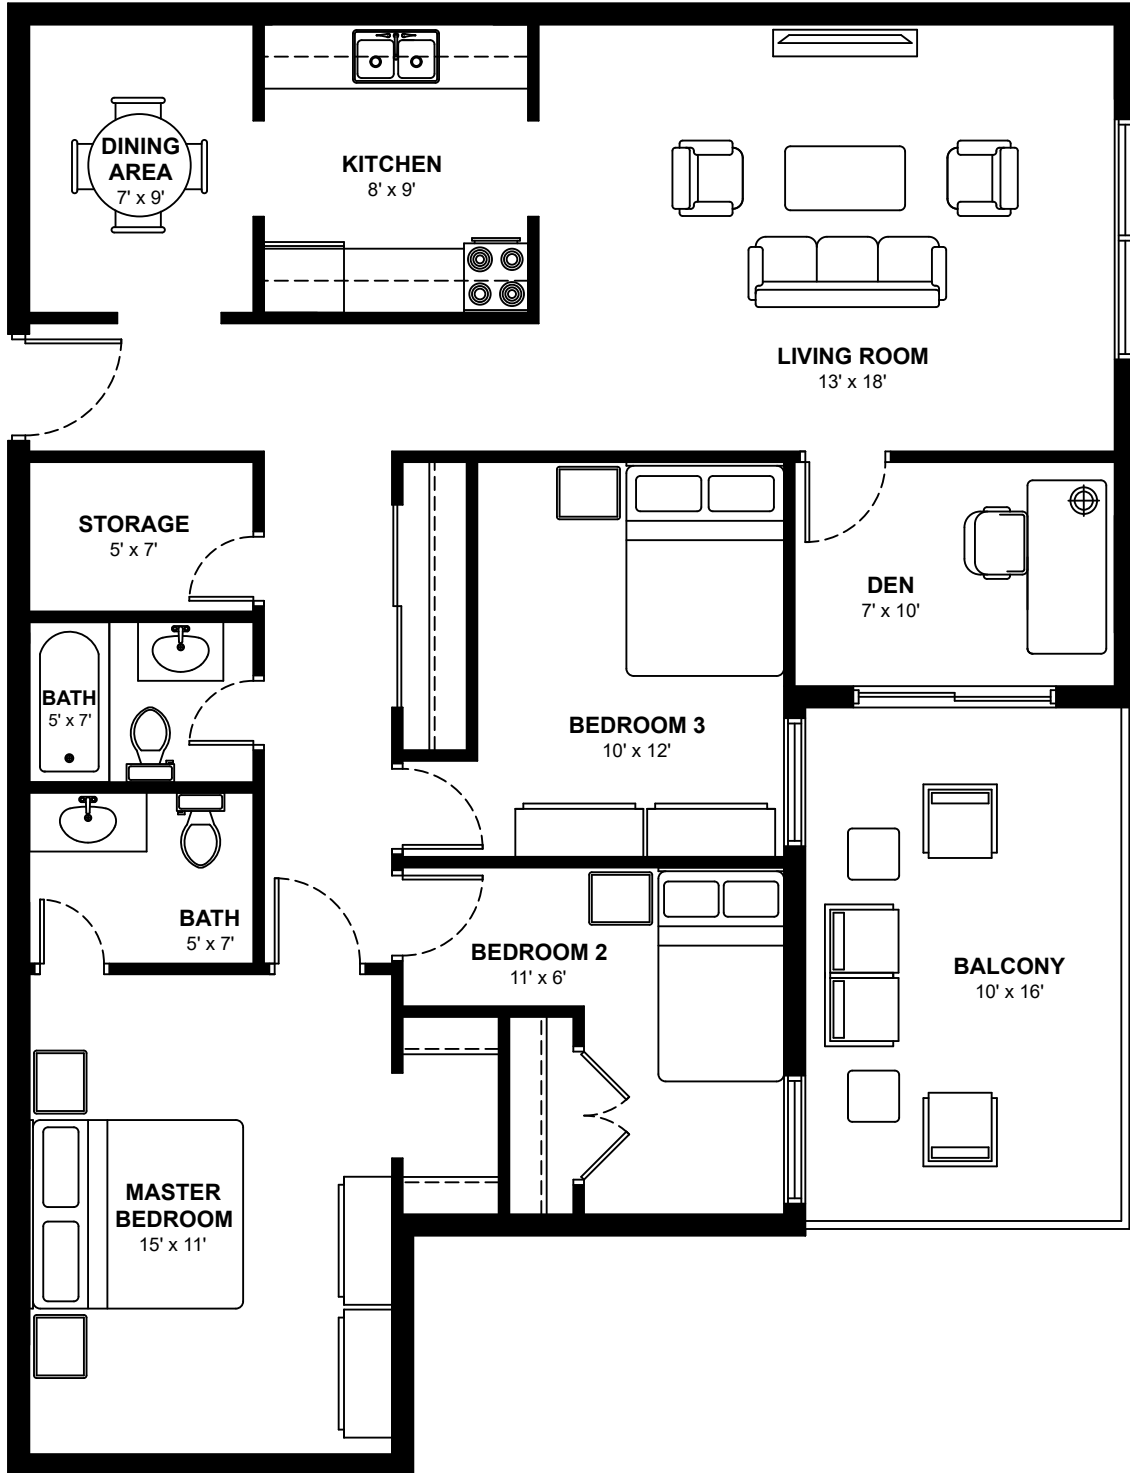

2777 KIPLING

2777 Kipling Ave, Etobicoke

Three Bedroom plus Den Apartments

Approximately 1,110 sq. ft.

These floor plans are representative only. All dimensions are approximate.