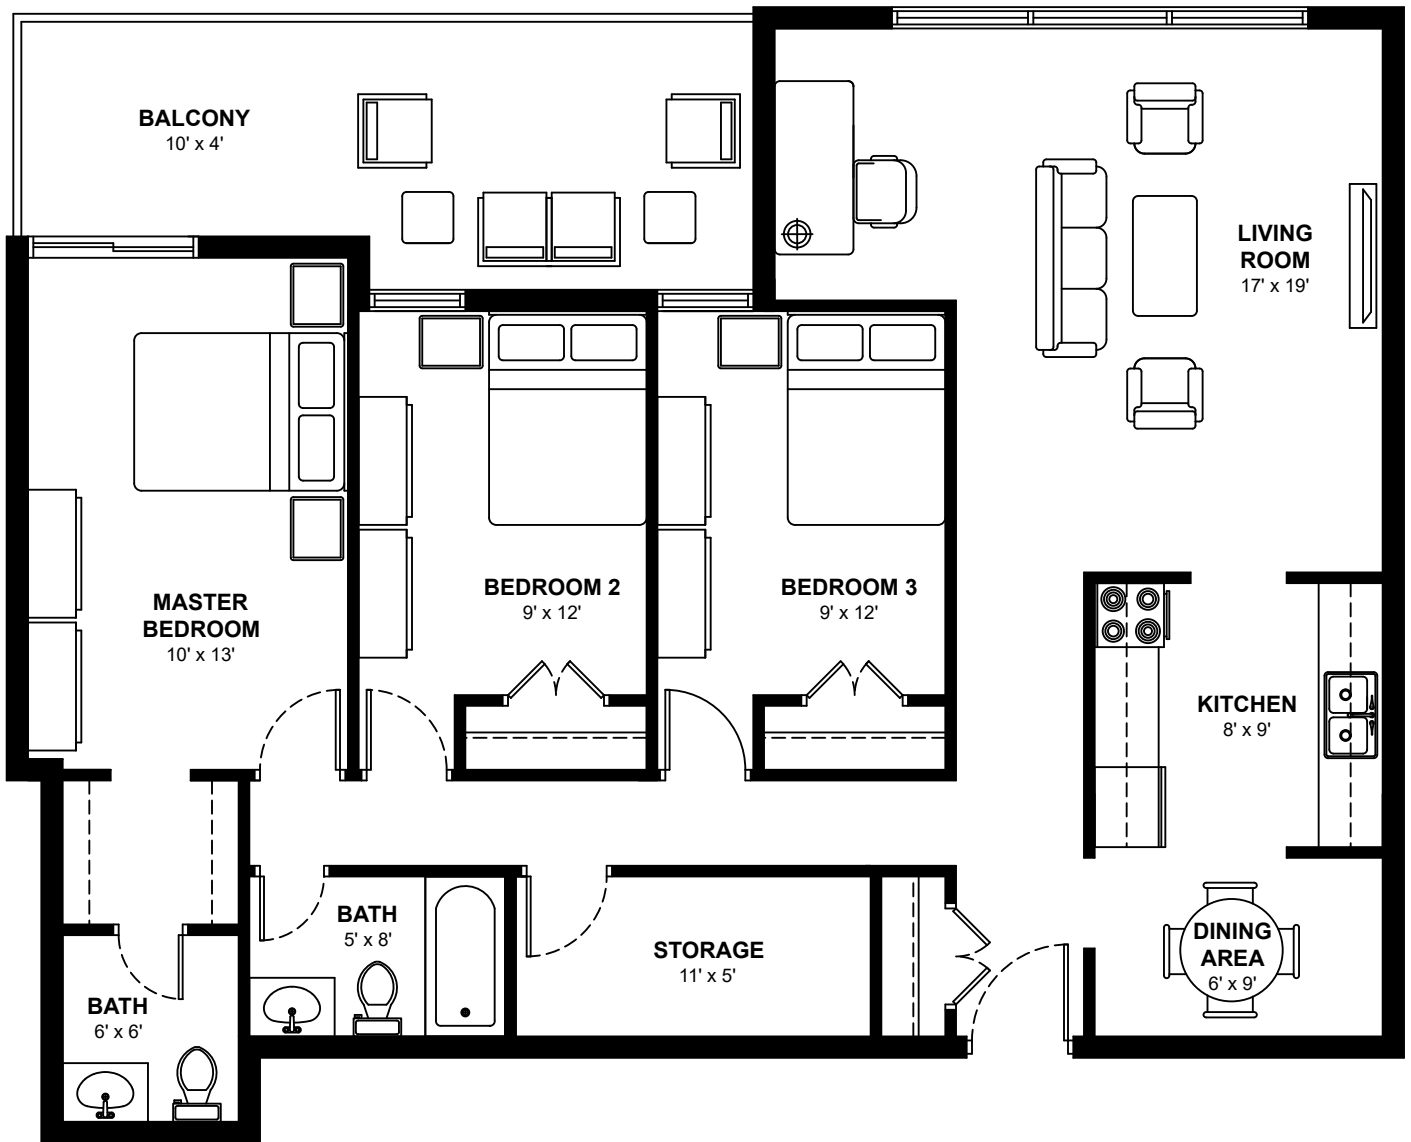

2777 KIPLING

2777 Kipling Ave, Etobicoke

Three Bedroom Apartments

Approximately 1,107 sq. ft.

These floor plans are representative only. All dimensions are approximate.