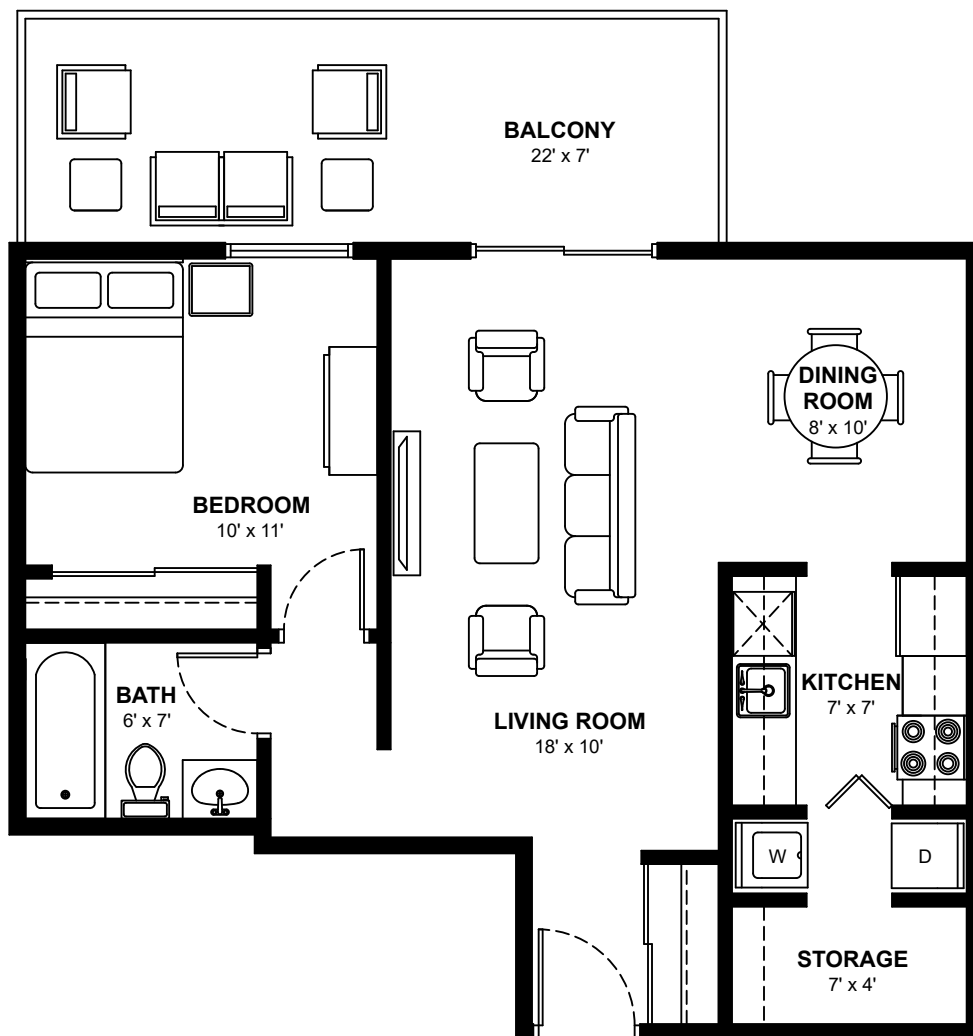

RADISSON PLACE

1710 Radisson Dr SE, Calgary

One Bedroom Apartments

Approximately 640 sq. ft.

These floor plans are representative only. All dimensions are approximate.