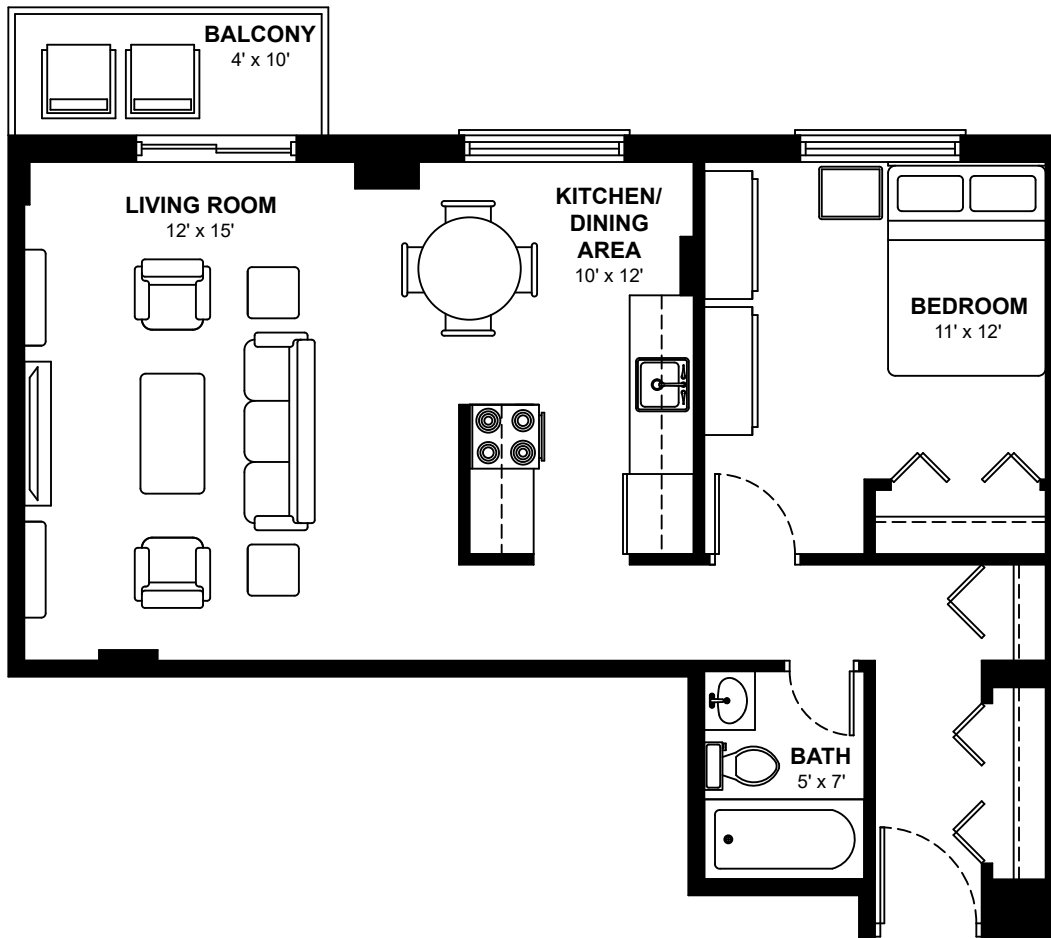

HI LEVEL PLACE

11005 98th Ave, Edmonton

One Bedroom Apartments

Ranging from 478 to 550 sq. ft.

This floor plan represents a 550 sq. ft. apartment

These floor plans are representative only. All dimensions are approximate.