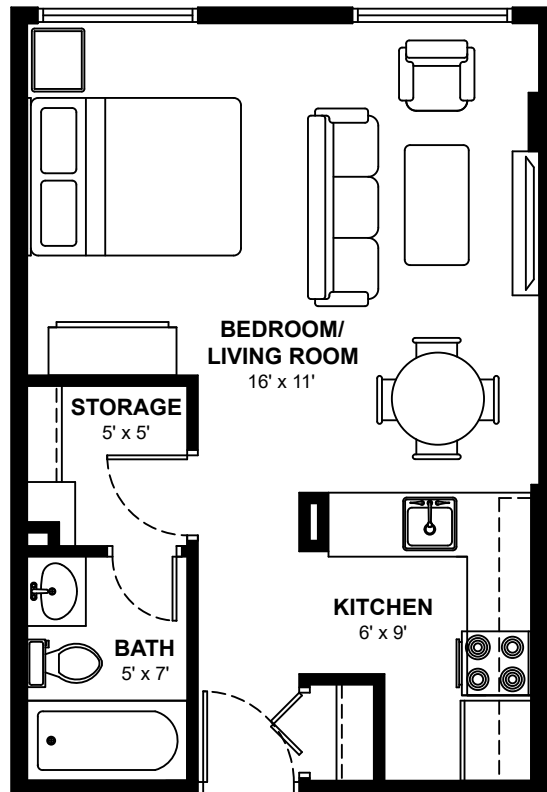

# HI LEVEL PLACE

11005 98<sup>th</sup> Ave, Edmonton

## Bachelor Apartments

Approximately 368 sq. ft.

These floor plans are representative only. All dimensions are approximate.