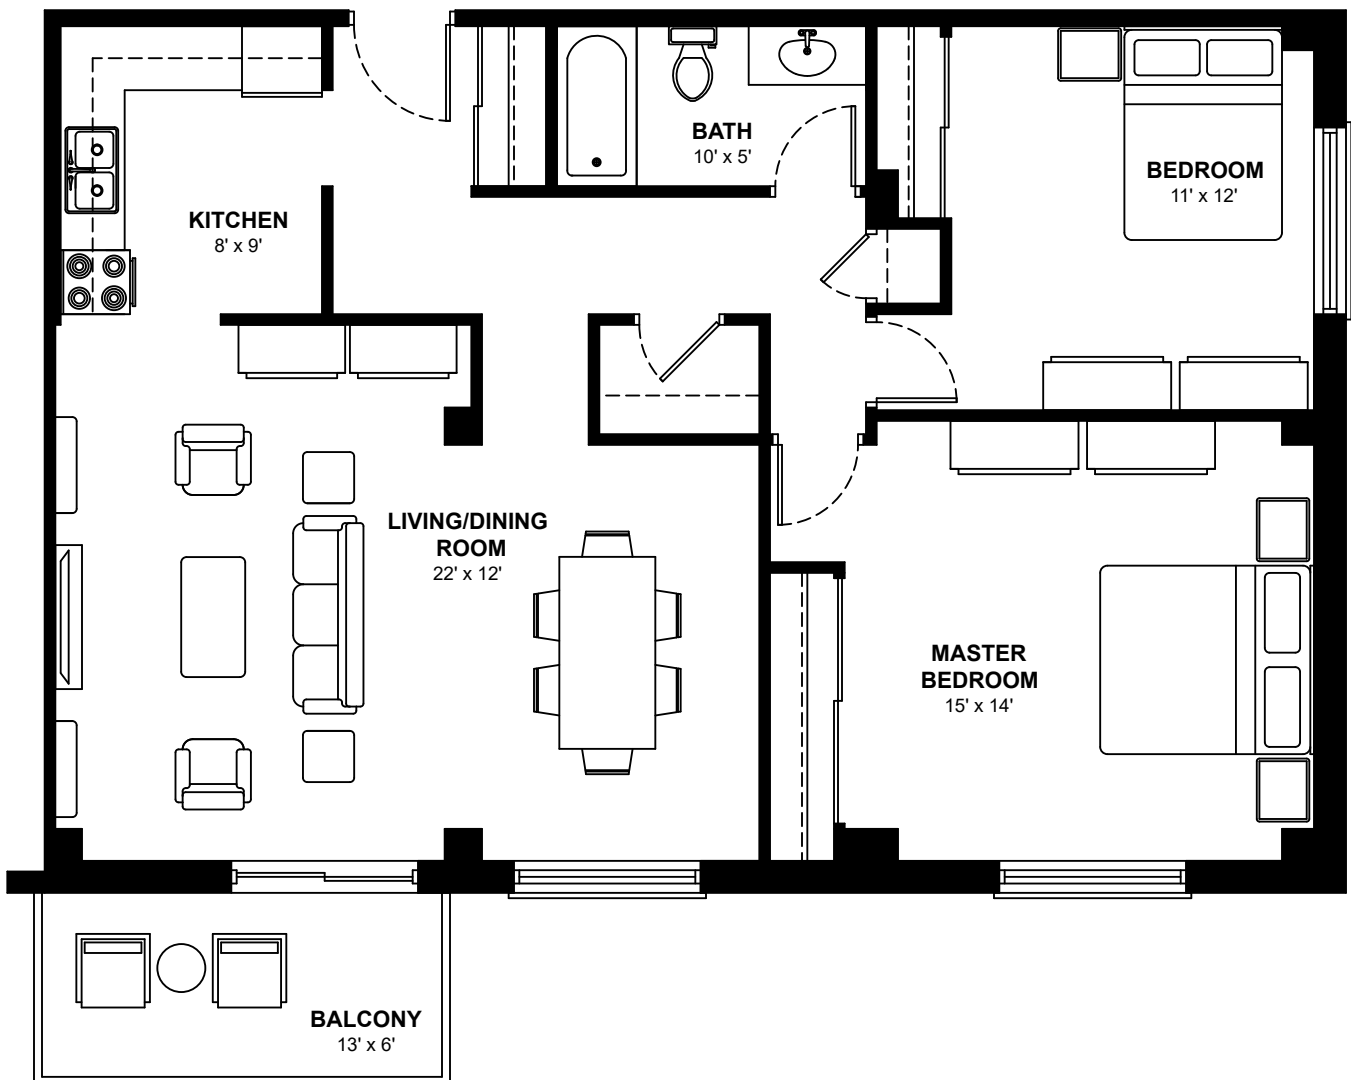

THE YORK HOUSE

10030 114th St NW, Edmonton

Two Bedroom Apartments

Approximately 1,014 sq. ft.

These floor plans are representative only. All dimensions are approximate.