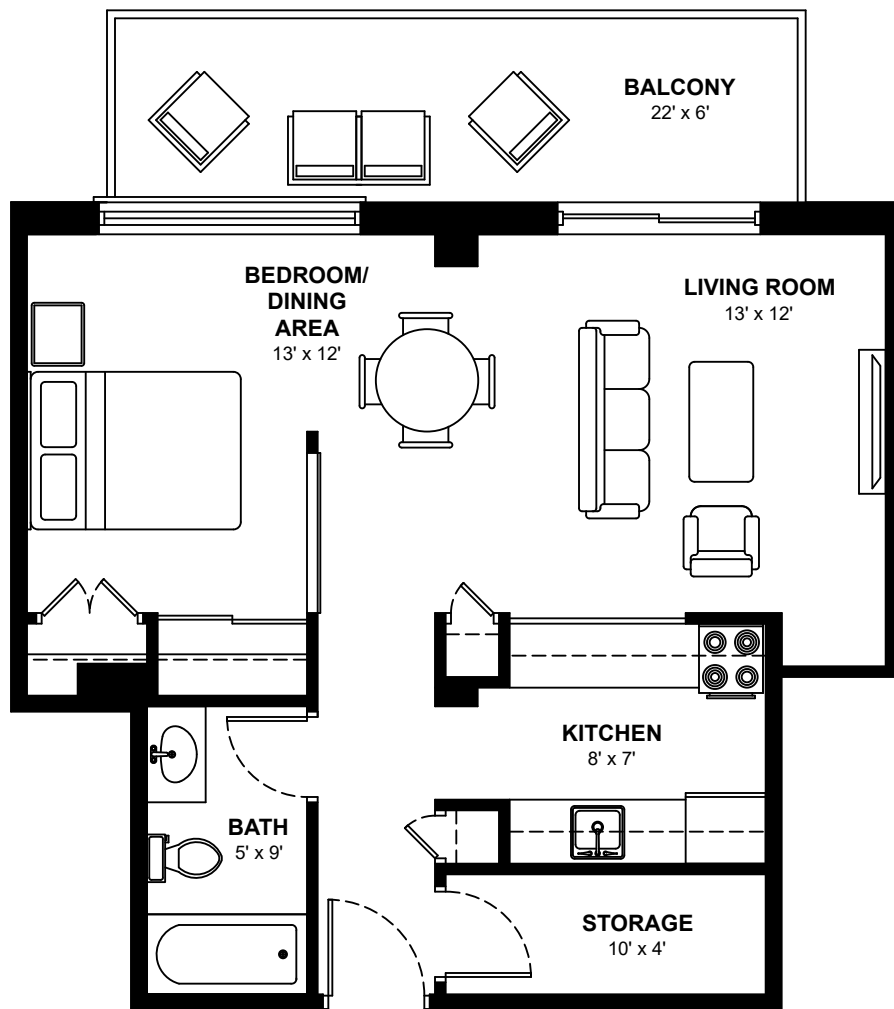

THE YORK HOUSE

10030 114th St NW, Edmonton

Bachelor Apartments

Approximately 439 sq. ft.

These floor plans are representative only. All dimensions are approximate.