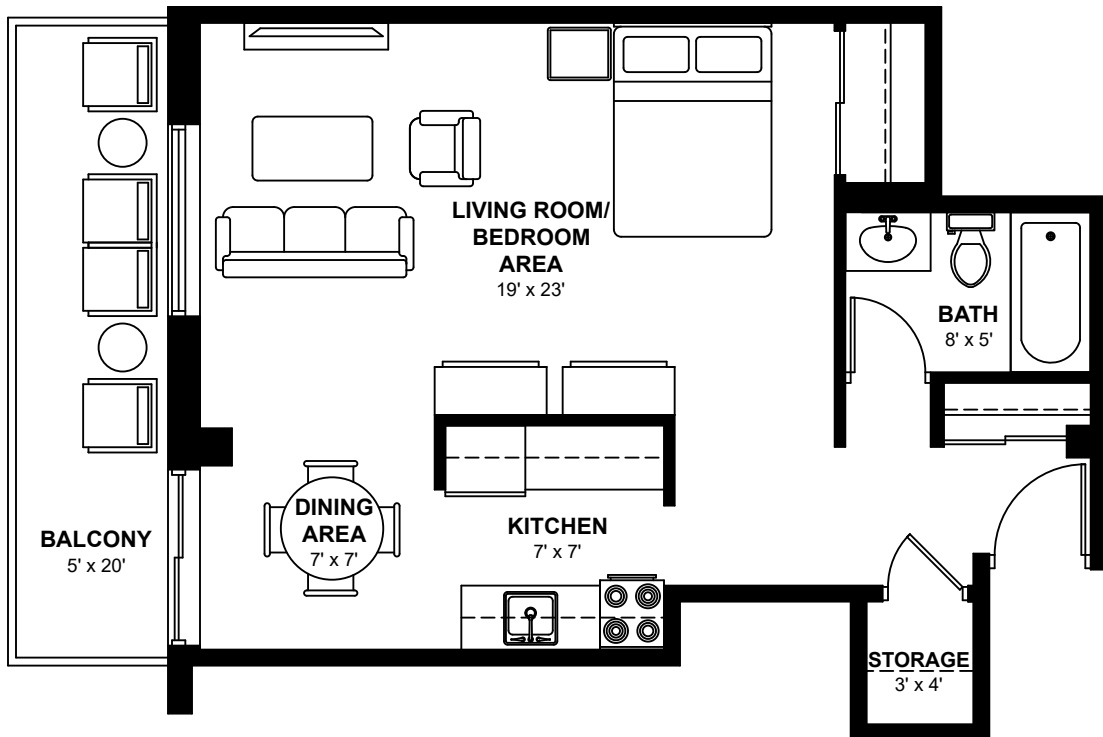

THE LANCASTER

10025 115th St NW, Edmonton

Bachelor Apartments

Approximately 531 sq. ft.

These floor plans are representative only. All dimensions are approximate.