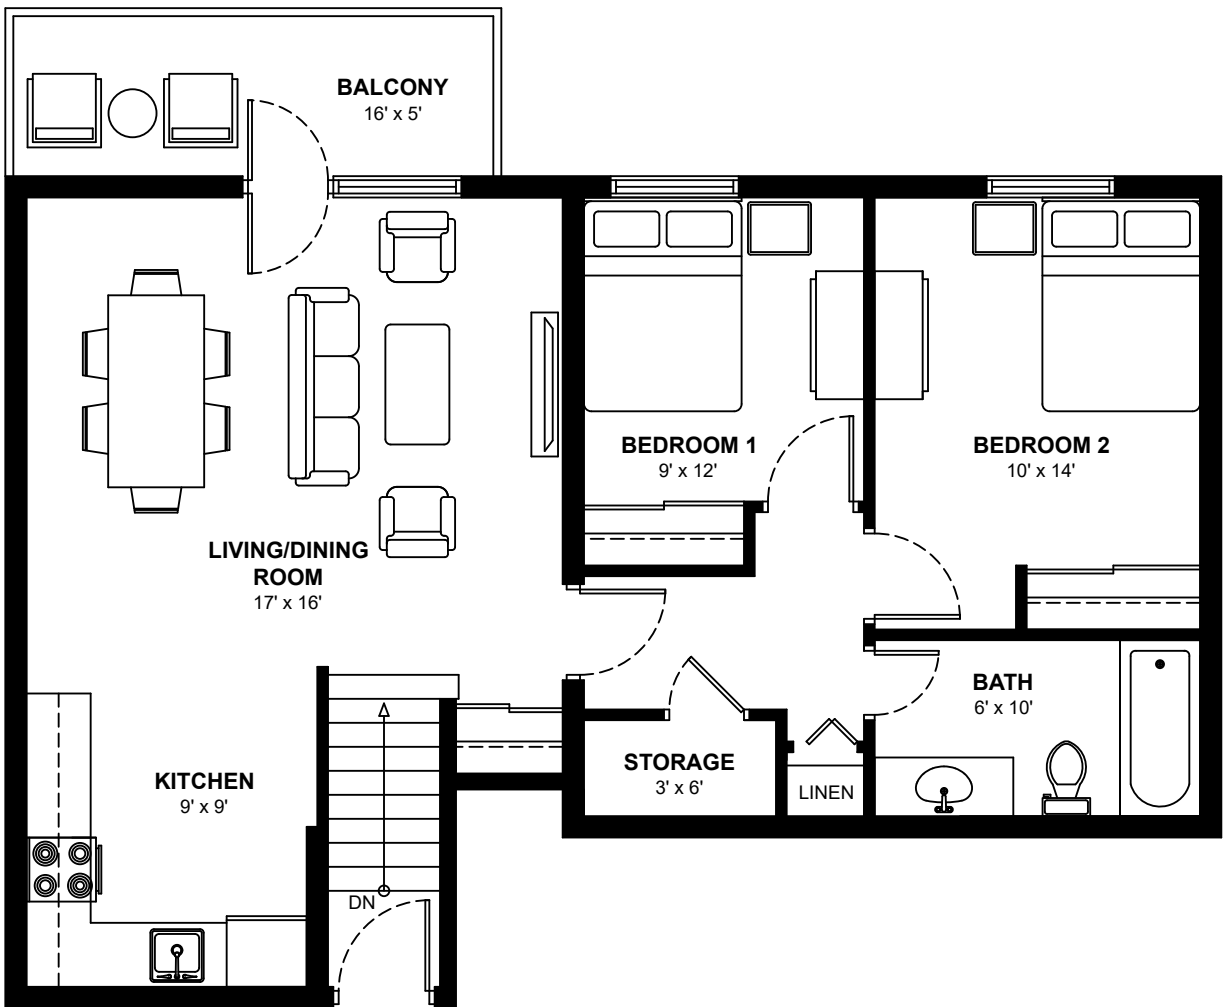

NAVAHO

10 Deerfield Dr, Nepean

Two Bedroom Apartments

Ranging from 853 to 931 sq. ft.

This floor plan represents a 855 sq. ft. apartment

These floor plans are representative only. All dimensions are approximate.