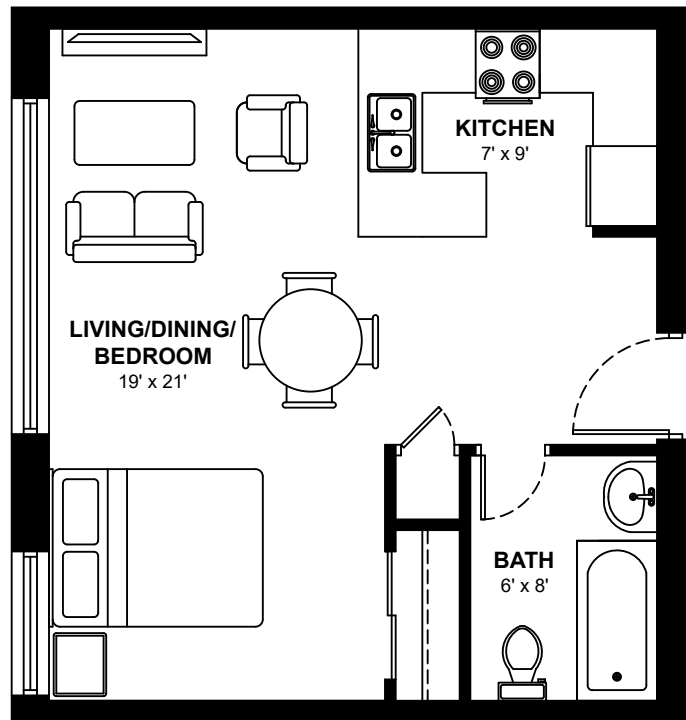

# MORNINGSIDE

205 & 207 Morningside Ave, Scarborough

## Bachelor Apartments

Approximately 400 sq. ft.

These floor plans are representative only. All dimensions are approximate.