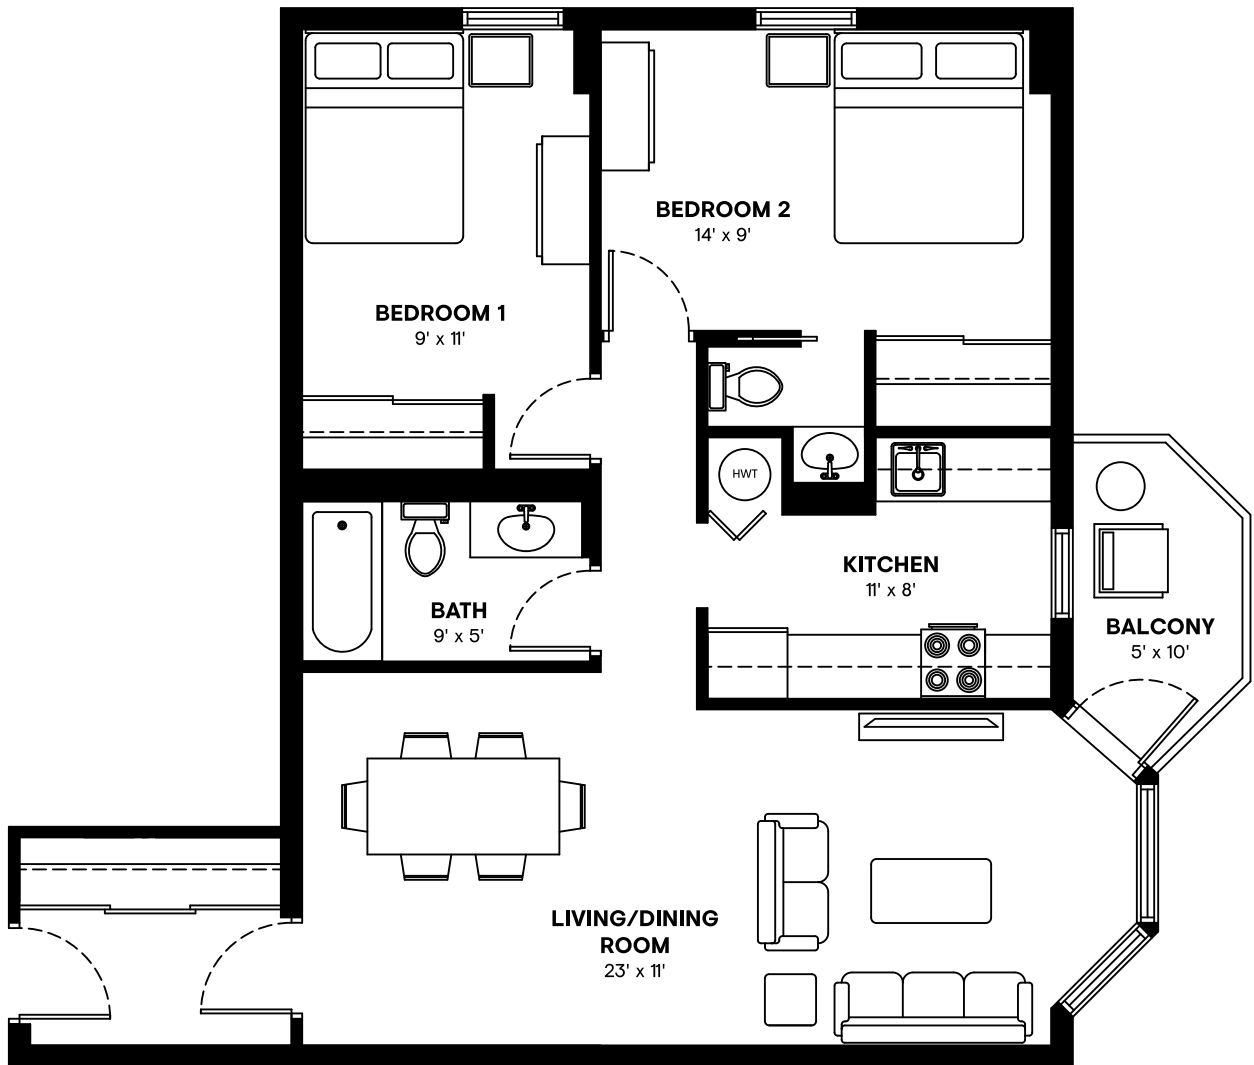

THE AVENTURA

Two Bedroom Apartments Approximately 622 sq. ft.

These floor plans are representative only. All dimensions are approximate.