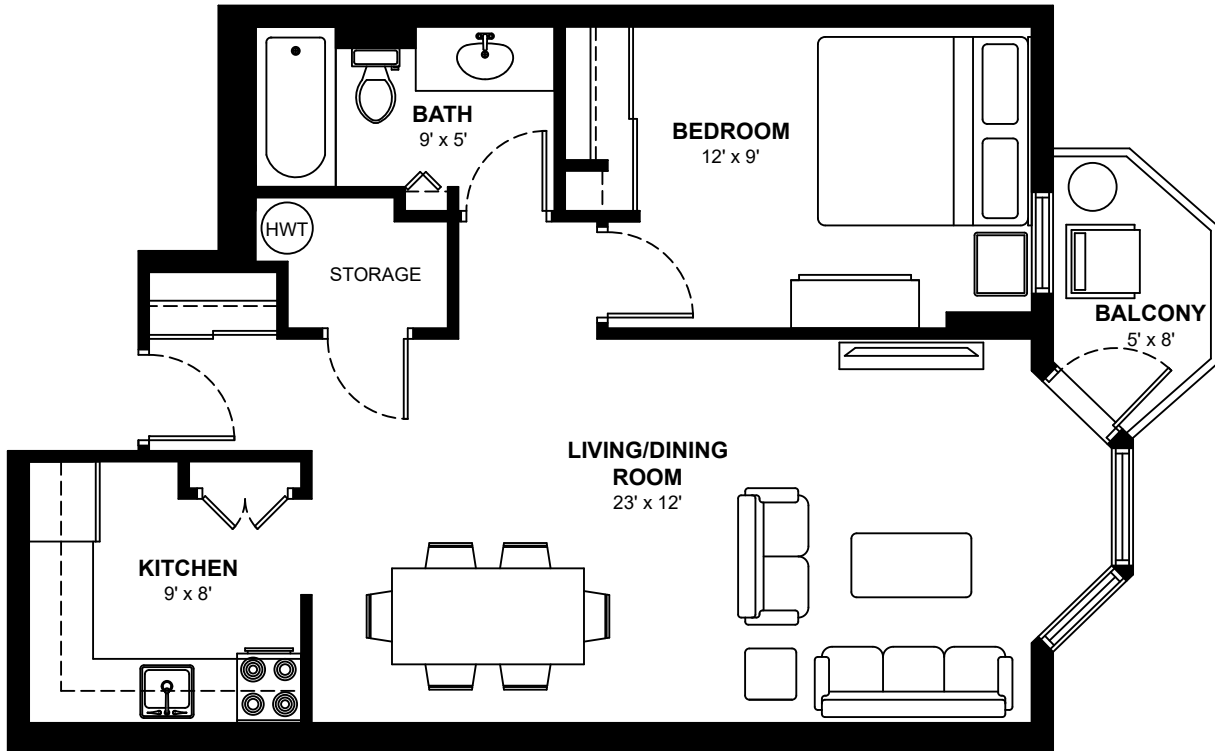

# THE AVENTURA

18 & 20 Deerfield Dr, Nepean

## One Bedroom Apartments

Ranging from 770 to 818 sq. ft.

This floor plan represents a 770 sq. ft. apartment

These floor plans are representative only. All dimensions are approximate.