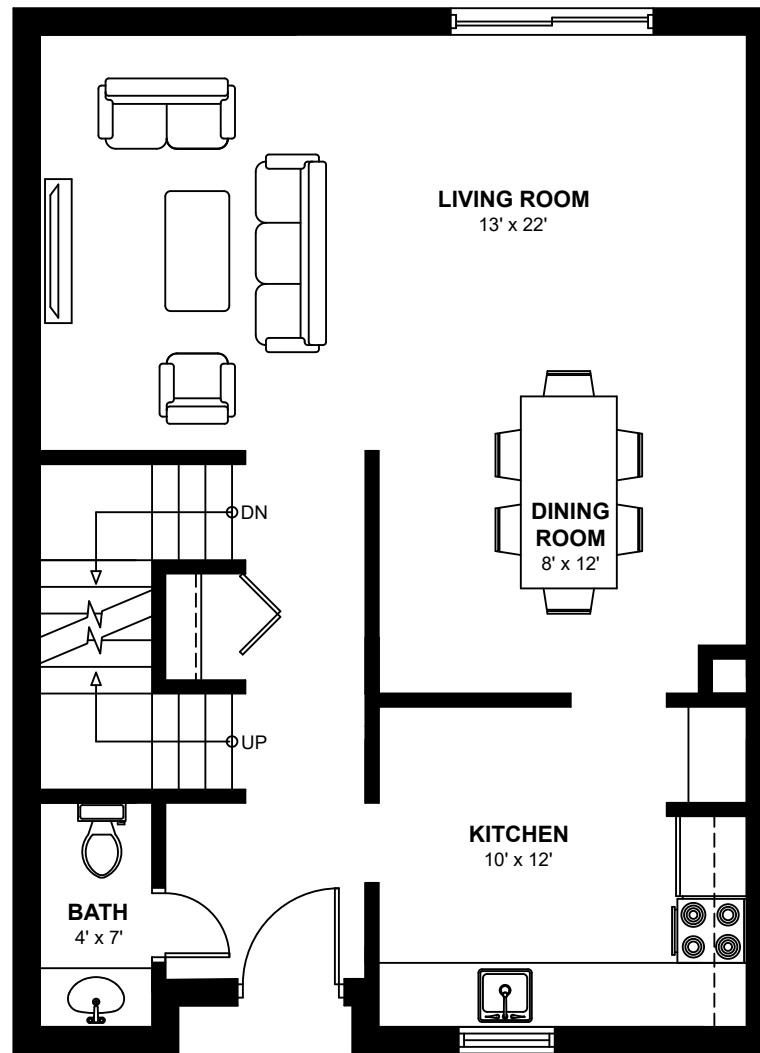

SOUTH CENTREPOINTE

239 Craig Henry Dr, Nepean

Four Bedroom Garden Homes

Ranging from 1,350 to 1,600 sq. ft.

This floor plan represents a 1,543 sq. ft. garden home

BASEMENT FLOOR PLAN

GROUND FLOOR PLAN

SECOND FLOOR PLAN

These floor plans are representative only. All dimensions are approximate.