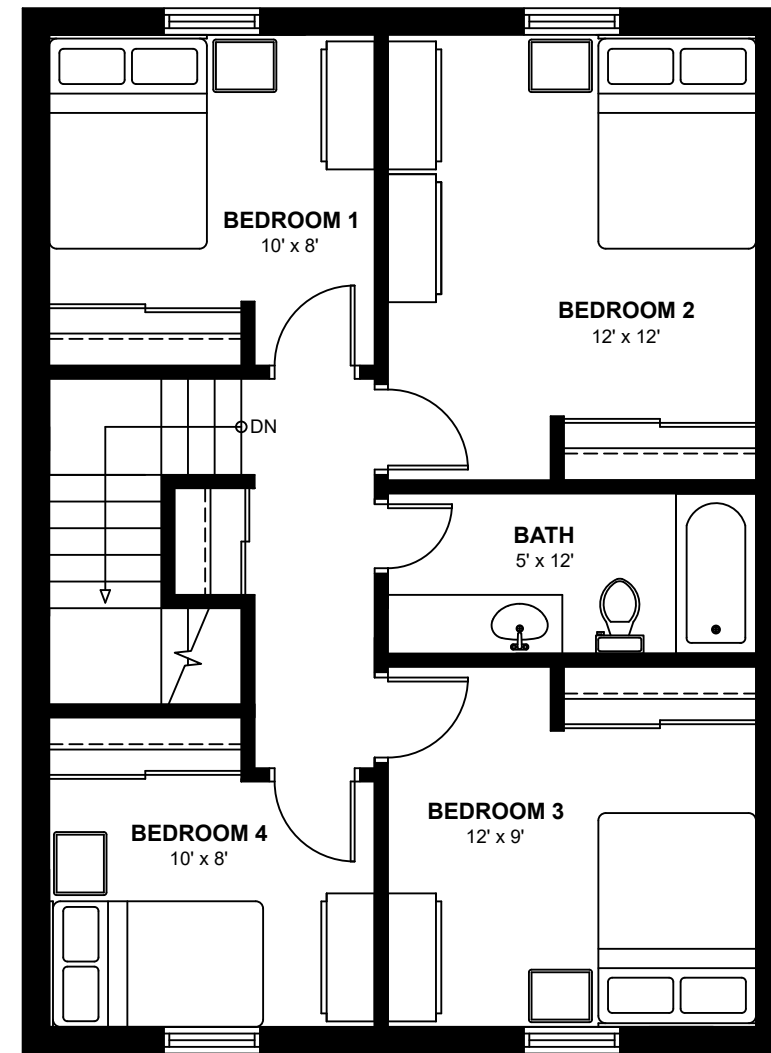

SOUTH CENTREPOINTE

239 Craig Henry Dr, Nepean

Four Bedroom Garden Homes

Ranging from 1,350 to 1,600 sq. ft.

This floor plan represents a 1,543 sq. ft. garden home

BASEMENT FLOOR PLAN

GROUND FLOOR PLAN

SECOND FLOOR PLAN

These floor plans are representative only. All dimensions are approximate.