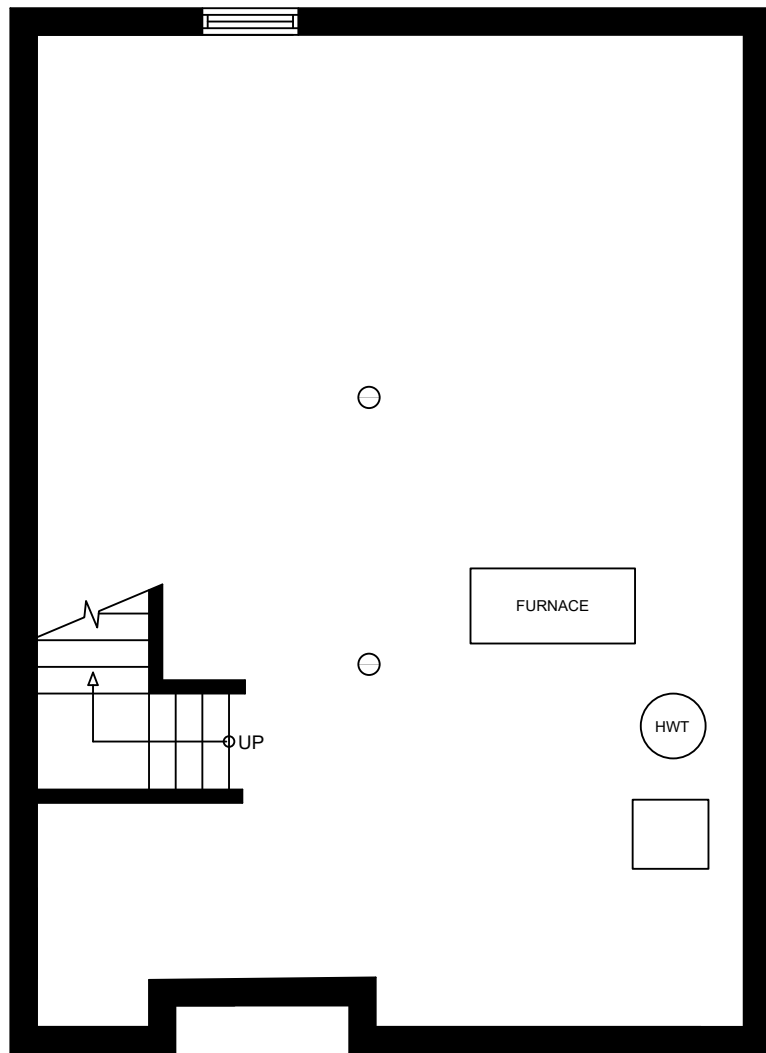

SOUTH CENTREPOINTE

239 Craig Henry Dr, Nepean

Four Bedroom Garden Homes

Ranging from 1,350 to 1,600 sq. ft.

This floor plan represents a 1,543 sq. ft. garden home

BASEMENT FLOOR PLAN

GROUND FLOOR PLAN

SECOND FLOOR PLAN

These floor plans are representative only. All dimensions are approximate.