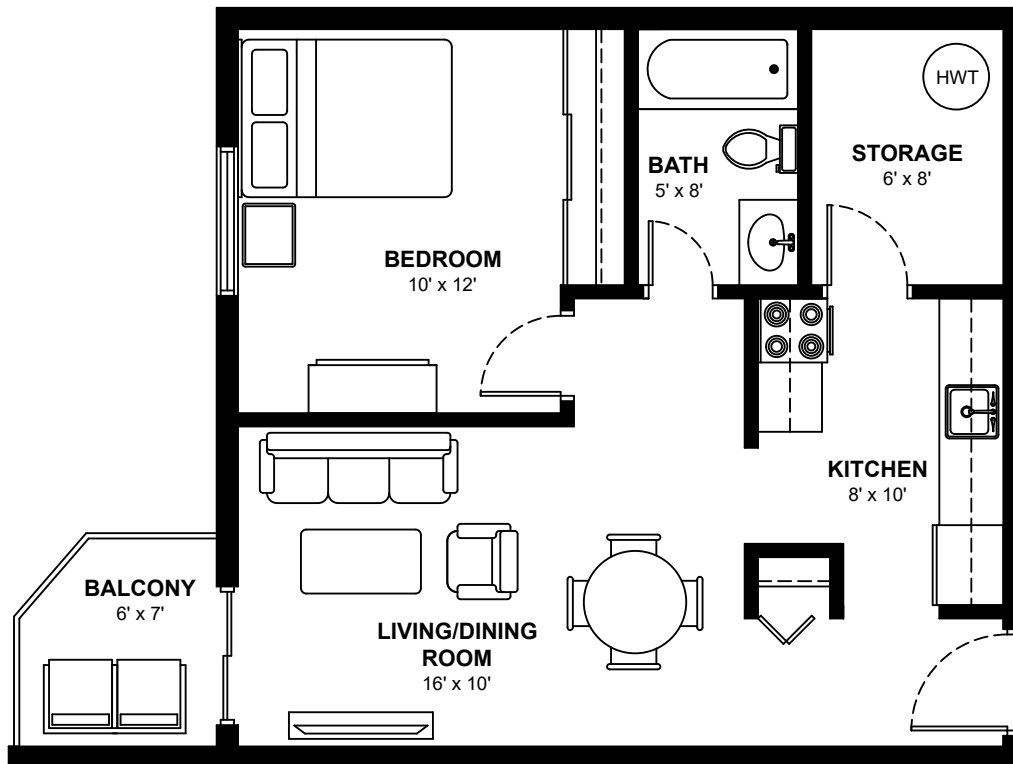

SOUTH CENTREPOINTE

239 Craig Henry Dr, Nepean

One Bedroom Apartments

Ranging from 629 to 800 sq. ft.

This floor plan represents a 643 sq. ft. apartment

These floor plans are representative only. All dimensions are approximate.