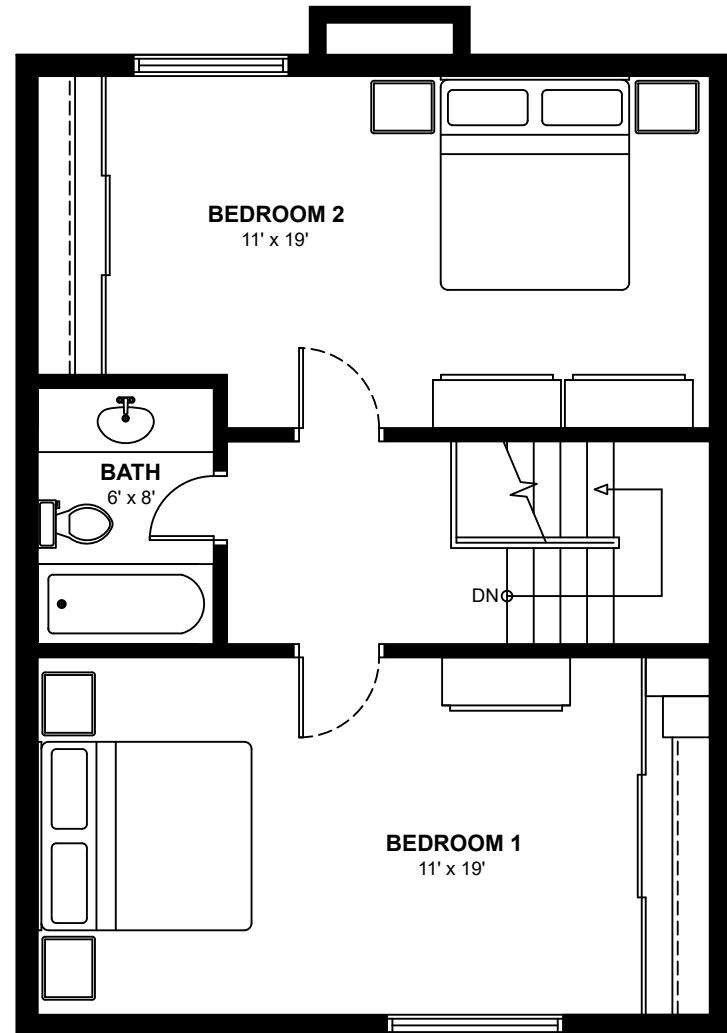

WOODLANDS MANOR

1825 Woodview Dr. SW, Calgary

Two Bedroom Townhomes

Approximately 1,220 sq. ft.

GROUND FLOOR PLAN

SECOND FLOOR PLAN