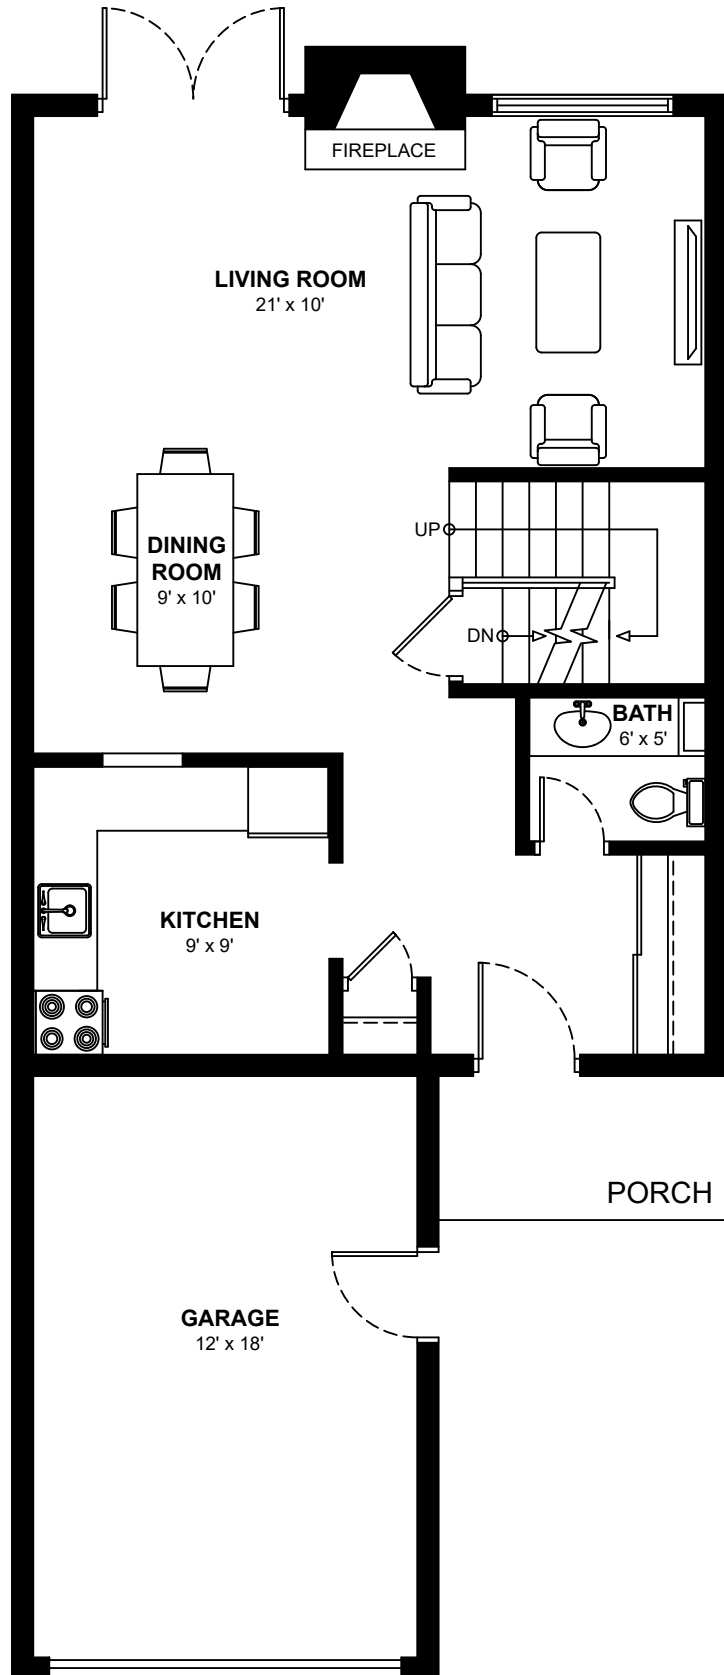

WOODLANDS MANOR

1825 Woodview Dr. SW, Calgary

Two Bedroom Townhomes

Approximately 1,220 sq. ft.

GROUND FLOOR PLAN

SECOND FLOOR PLAN