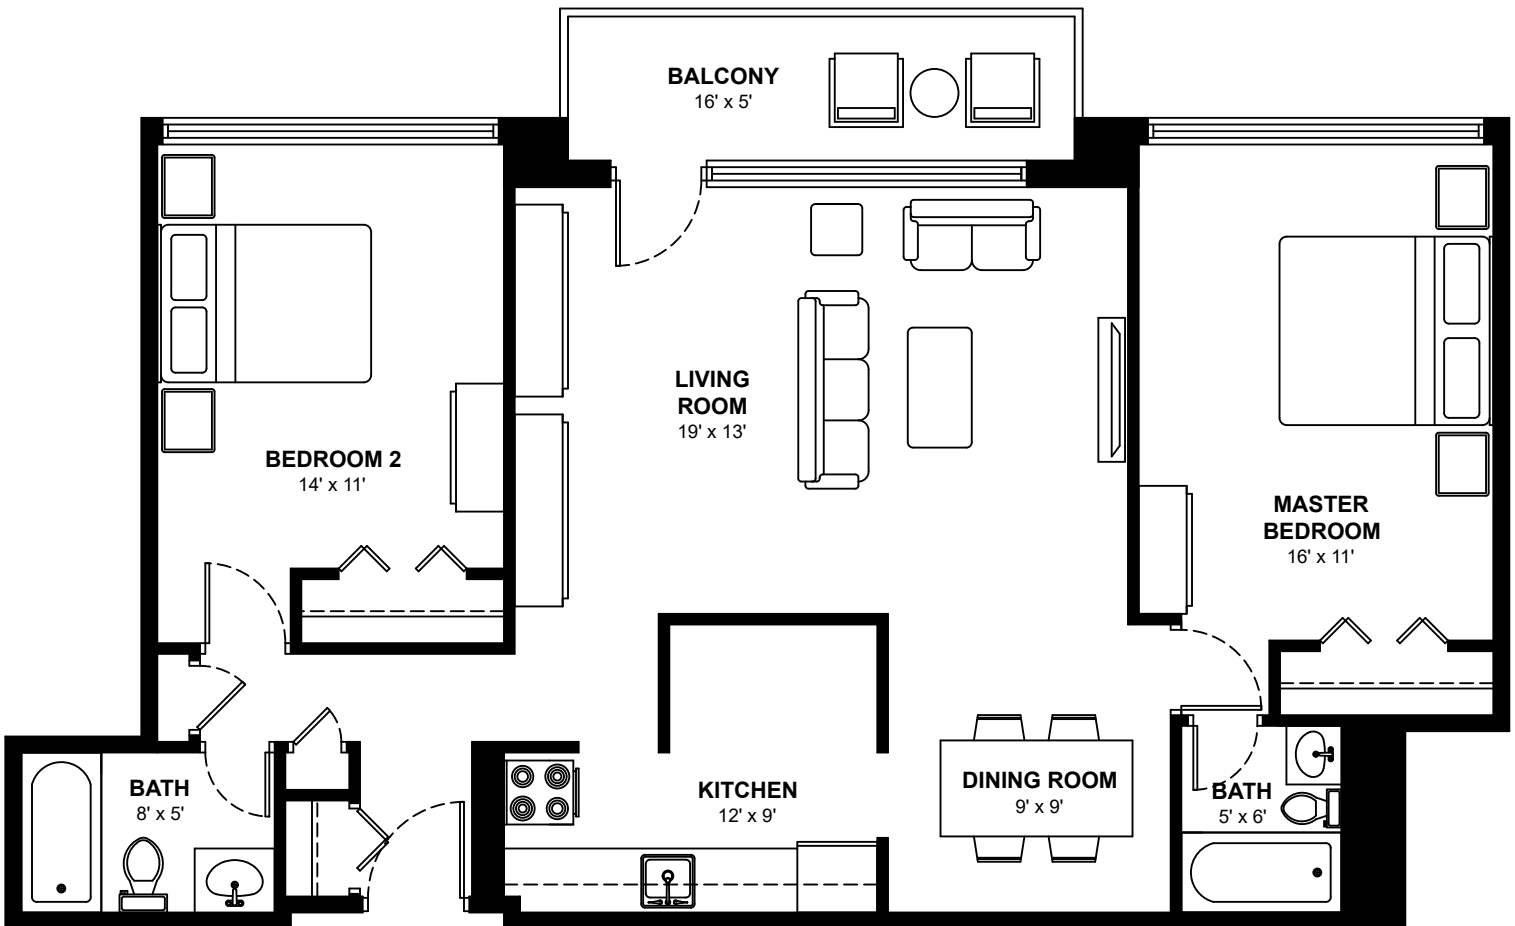

# RICHGROVE

7 & 21 Richgrove Dr, Etobicoke

## Two Bedroom Apartments

Approximately 969 sq. ft.

These floor plans are representative only. All dimensions are approximate.