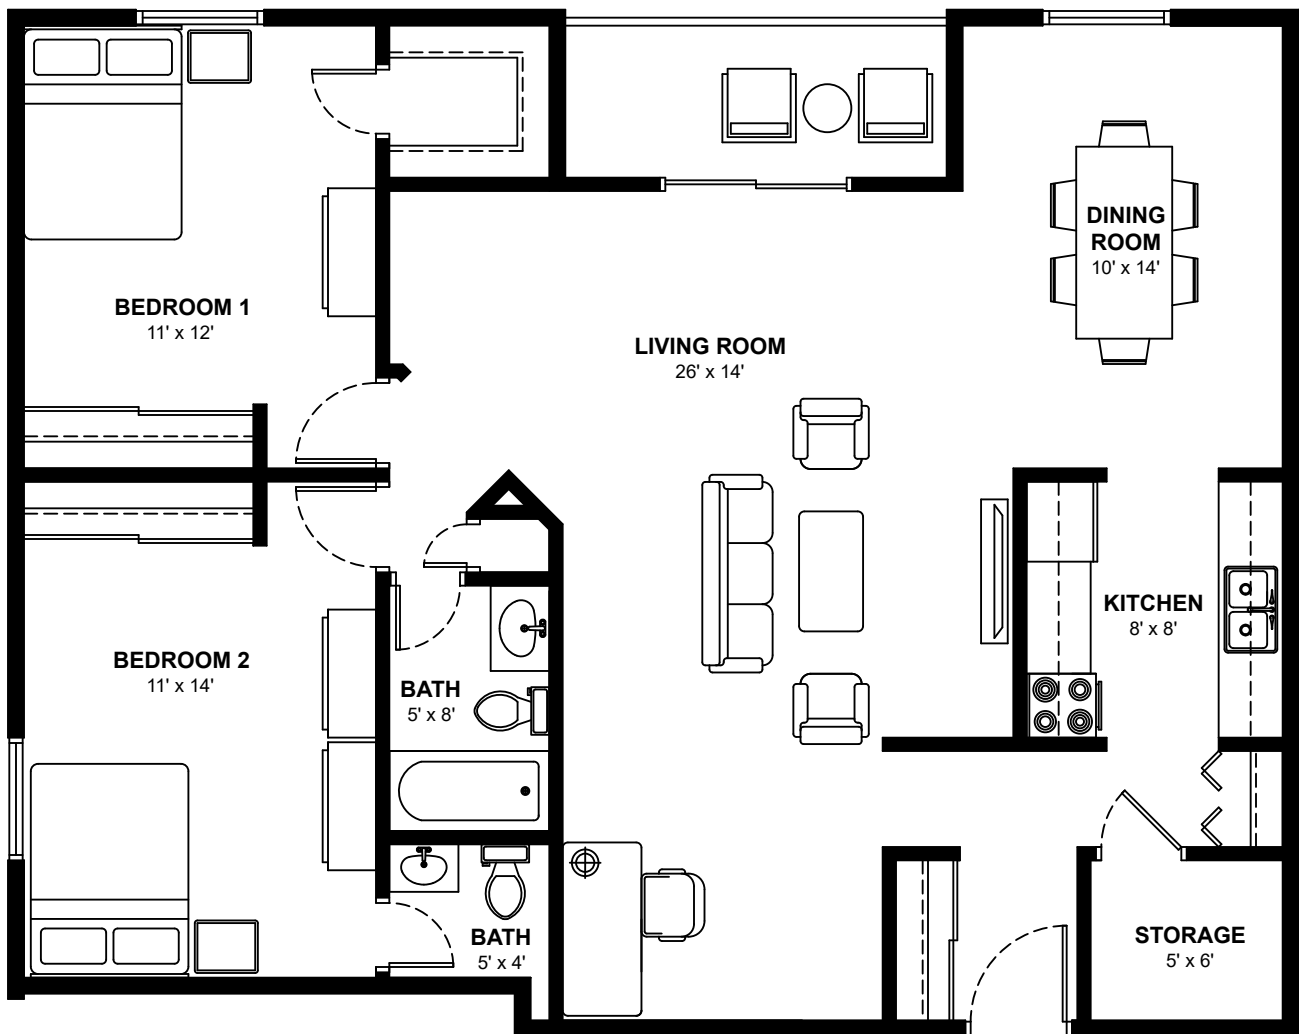

695 PROUDFOOT LANE

695 Proudfoot Lane, London

Two Bedroom Apartments

Approximately 1,155 sq. ft.

These floor plans are representative only. All dimensions are approximate.