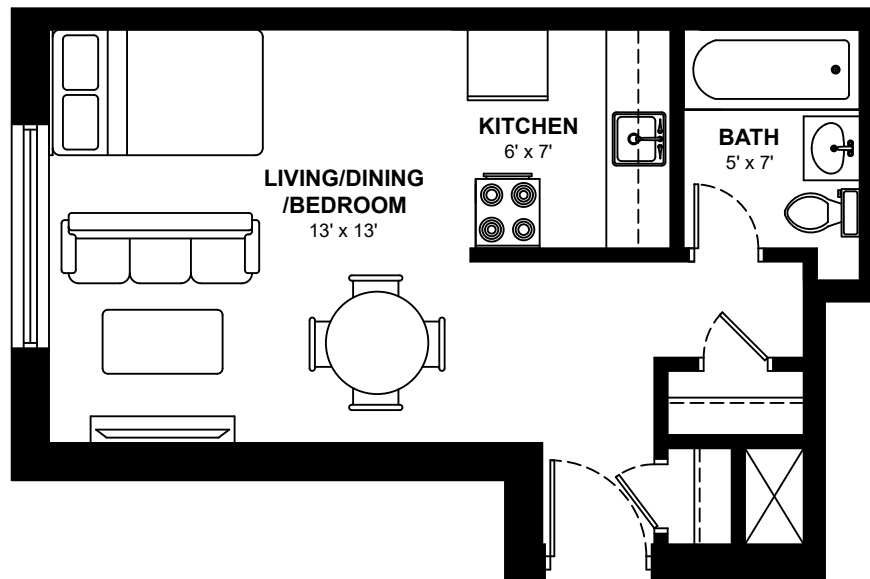

JAMESON AVENUE

177 Jameson Ave, Toronto

Bachelor Apartments

Approximately 343 sq. ft.

These floor plans are representative only. All dimensions are approximate.