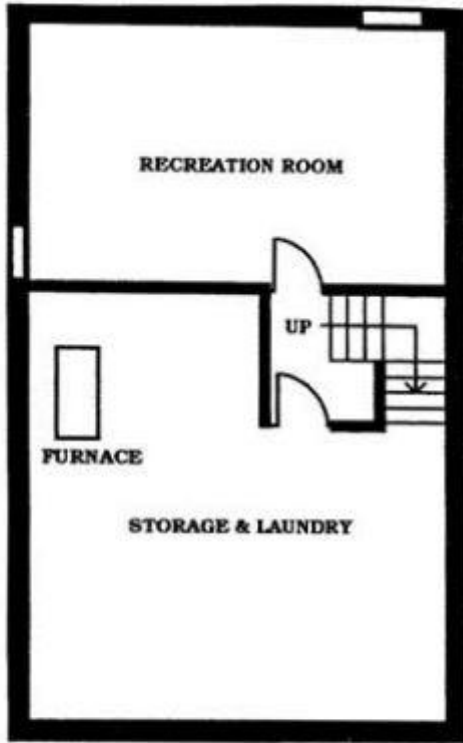

Parkwood Hills, A Minto Rental Community
1343 Meadowlands Drive, Ottawa, ON
4 Bedroom Garden Home

BASEMENT FLOOR PLAN

GROUND FLOOR PLAN

SECOND FLOOR PLAN

Example of typical floorplan only. May not represent actual suite available.