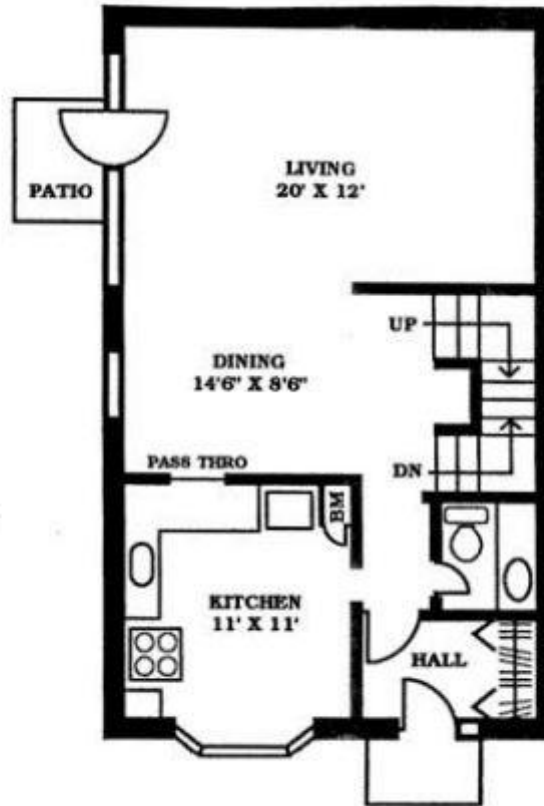

Parkwood Hills, A Minto Rental Community
1343 Meadowlands Drive, Ottawa, ON
4 Bedroom Garden Home

BASEMENT FLOOR PLAN

GROUND FLOOR PLAN

SECOND FLOOR PLAN

Example of typical floorplan only. May not represent actual suite available.