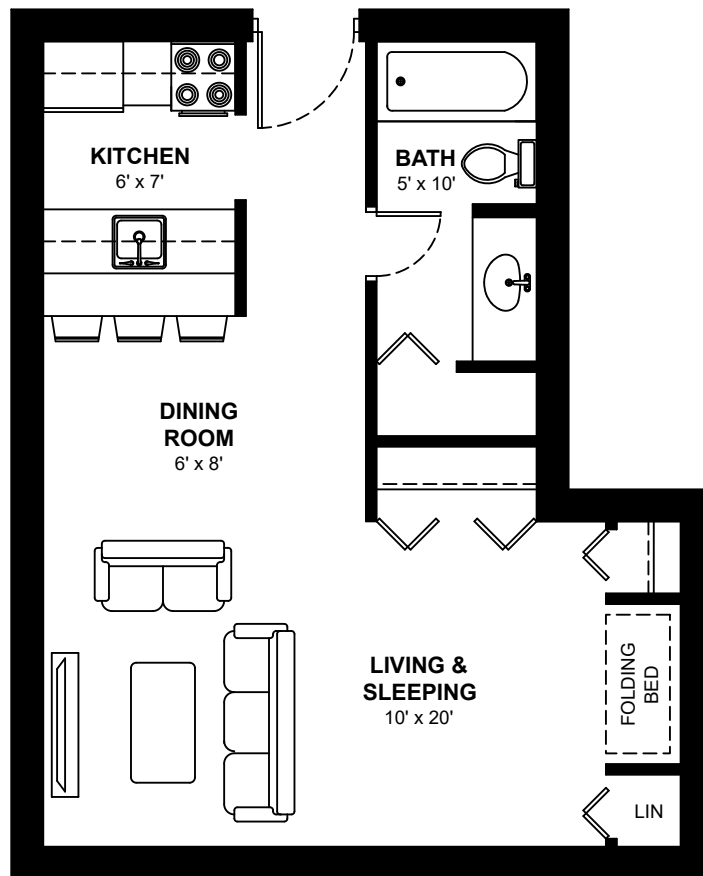

## Bachelor Apartments Approximately 443 sq. ft.

These floor plans are representative only. All dimensions are approximate.