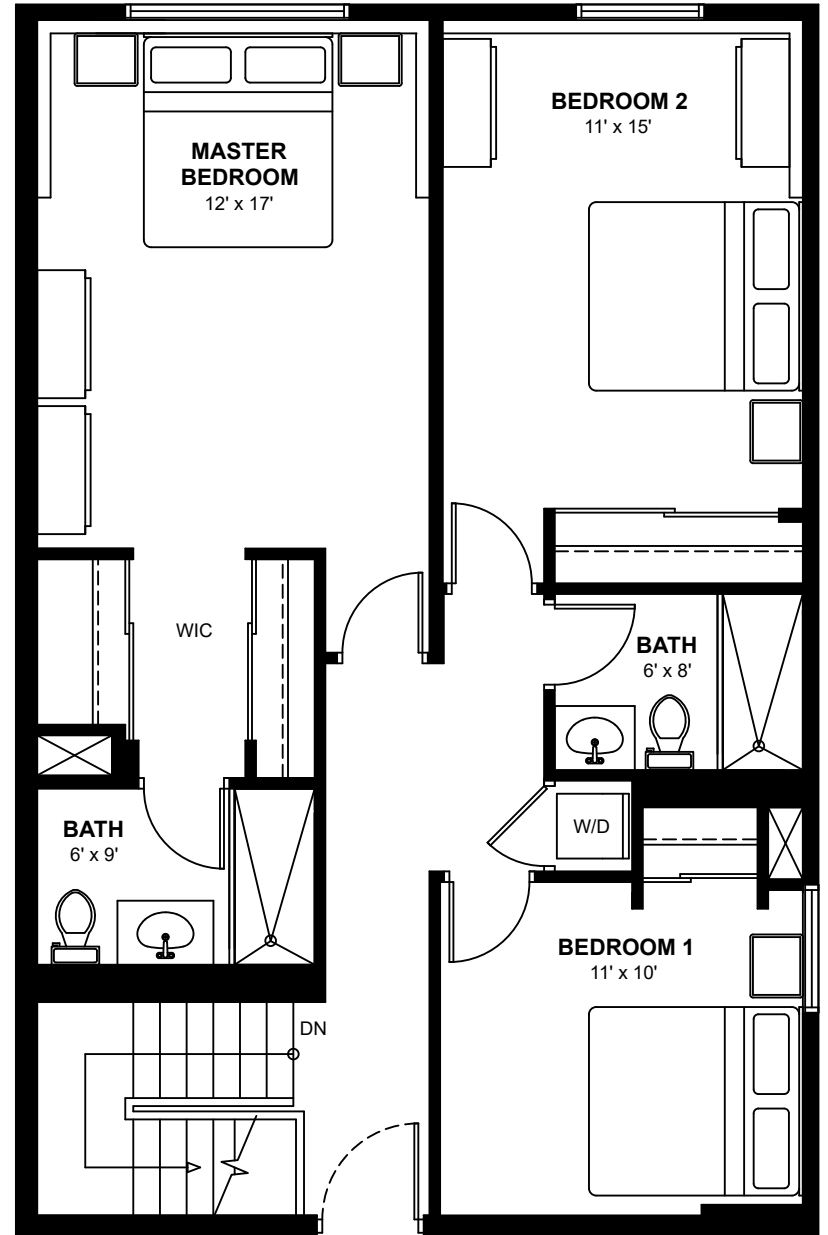

CASTLE HILL

1000 Castle Hill Cres, Ottawa

Three Bedroom Penthouse Apartment

Approximately 1,520 sq. ft.

GROUND FLOOR PLAN

SECOND FLOOR PLAN

These floor plans are representative only. All dimensions are approximate.