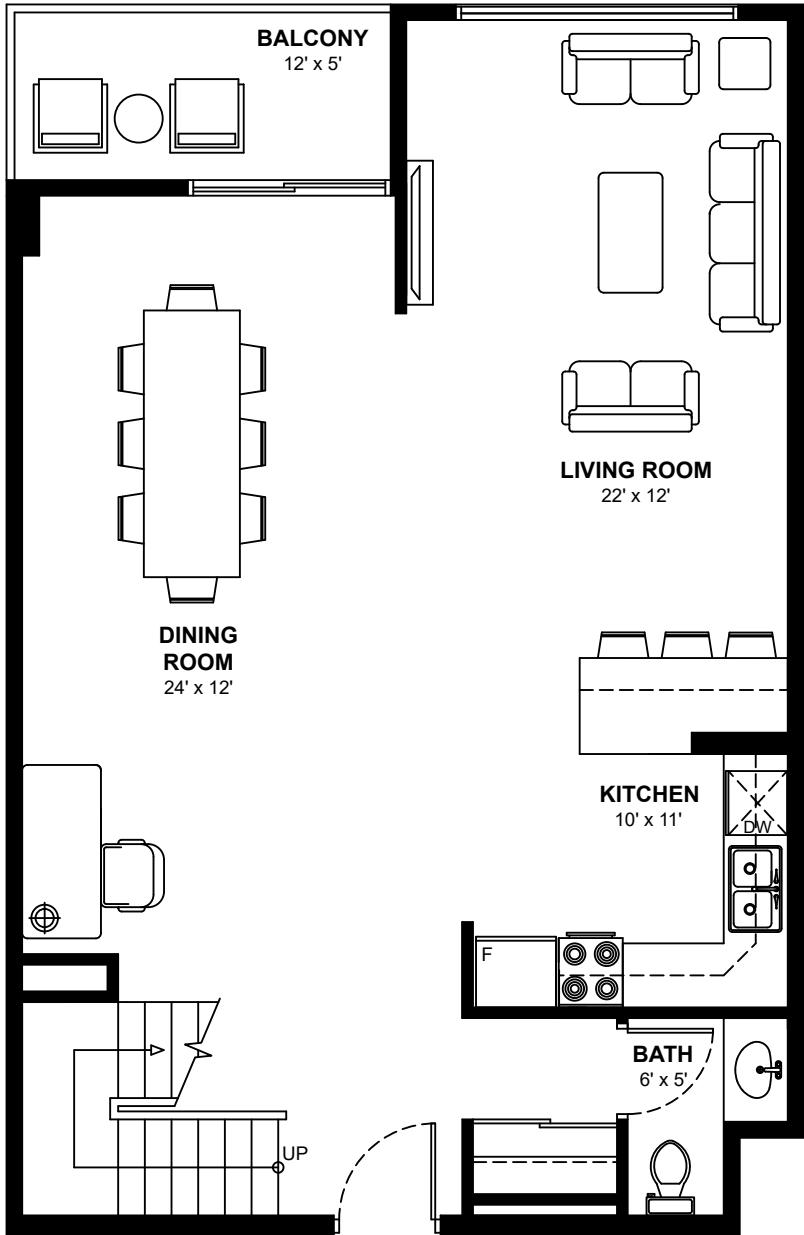

CASTLE HILL

1000 Castle Hill Cres, Ottawa

Three Bedroom Penthouse Apartment

Approximately 1,520 sq. ft.

GROUND FLOOR PLAN

SECOND FLOOR PLAN

These floor plans are representative only. All dimensions are approximate.