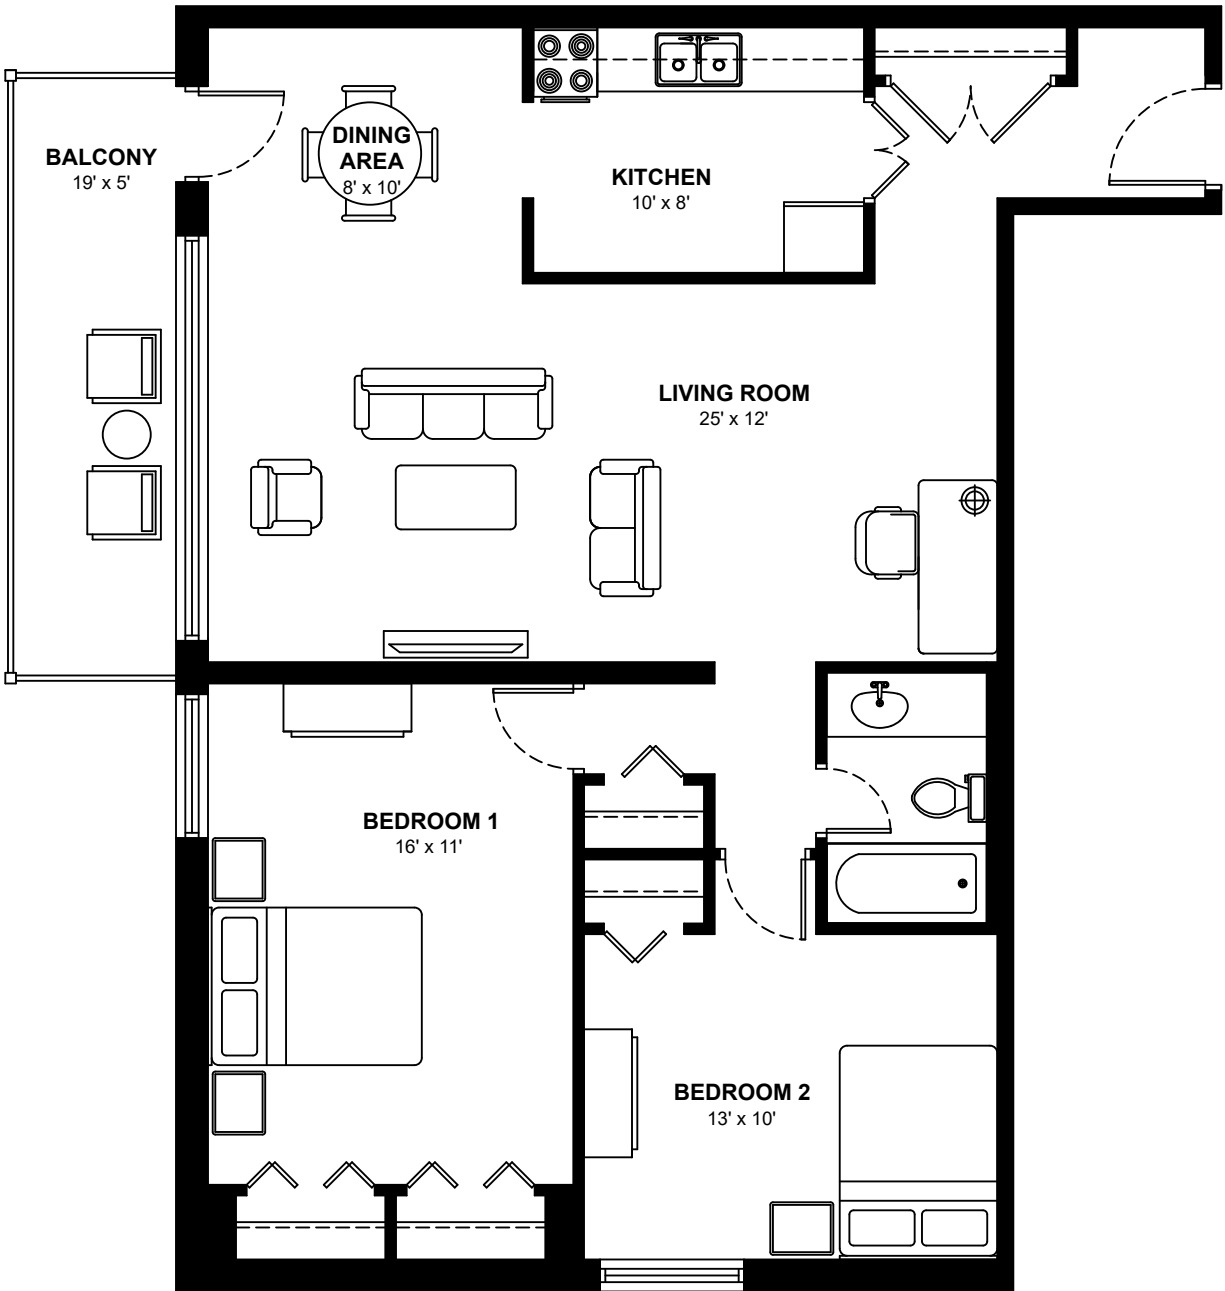

## Two Bedroom Apartments

Approximately 1,051 sq. ft.

These floor plans are representative only. All dimensions are approximate.