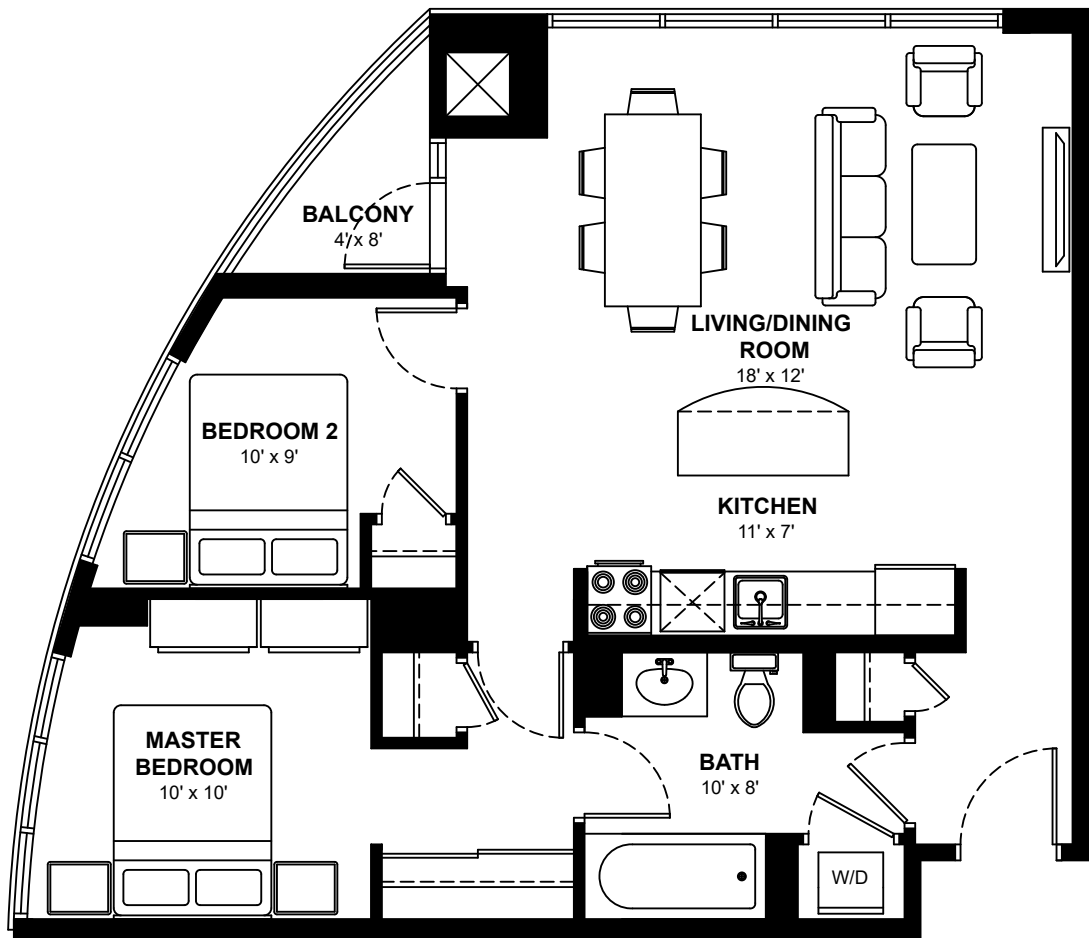

MINTO ROEHAMPTON

150 Roehampton Ave, Toronto

Two Bedroom Apartments

Approximately 746 sq. ft.

These floor plans are representative only. All dimensions are approximate.