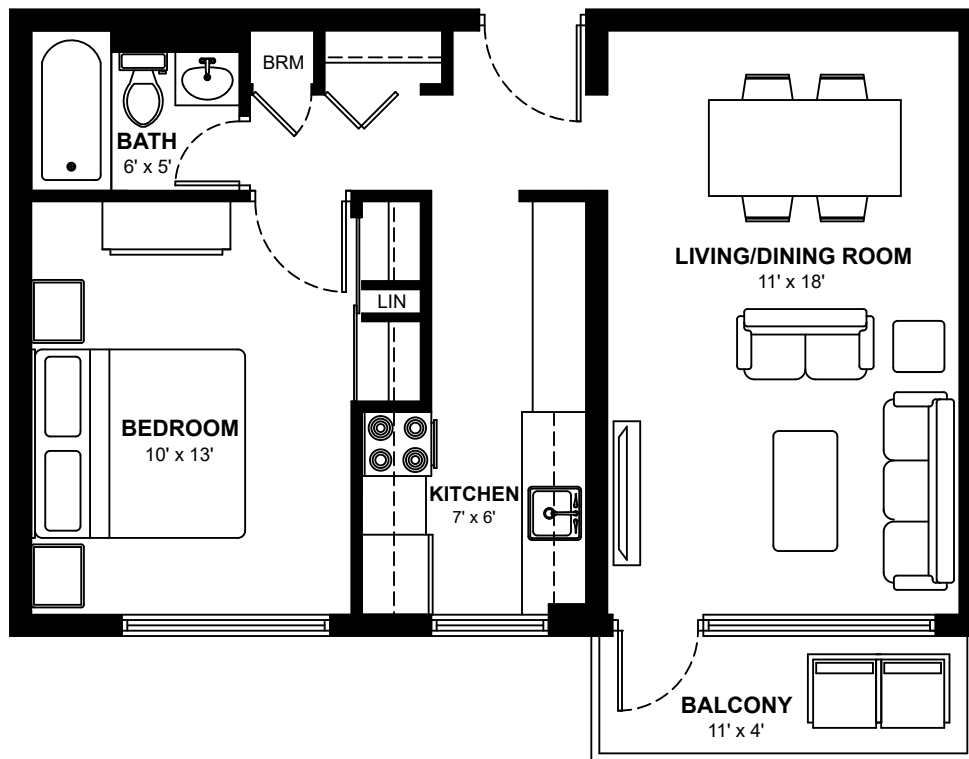

PARKWOOD HILLS

One Bedroom Apartments

Ranging from 501 to 705 sq. ft.

This floor plan represents a 530 sq. ft. apartment

These floor plans are representative only. All dimensions are approximate.