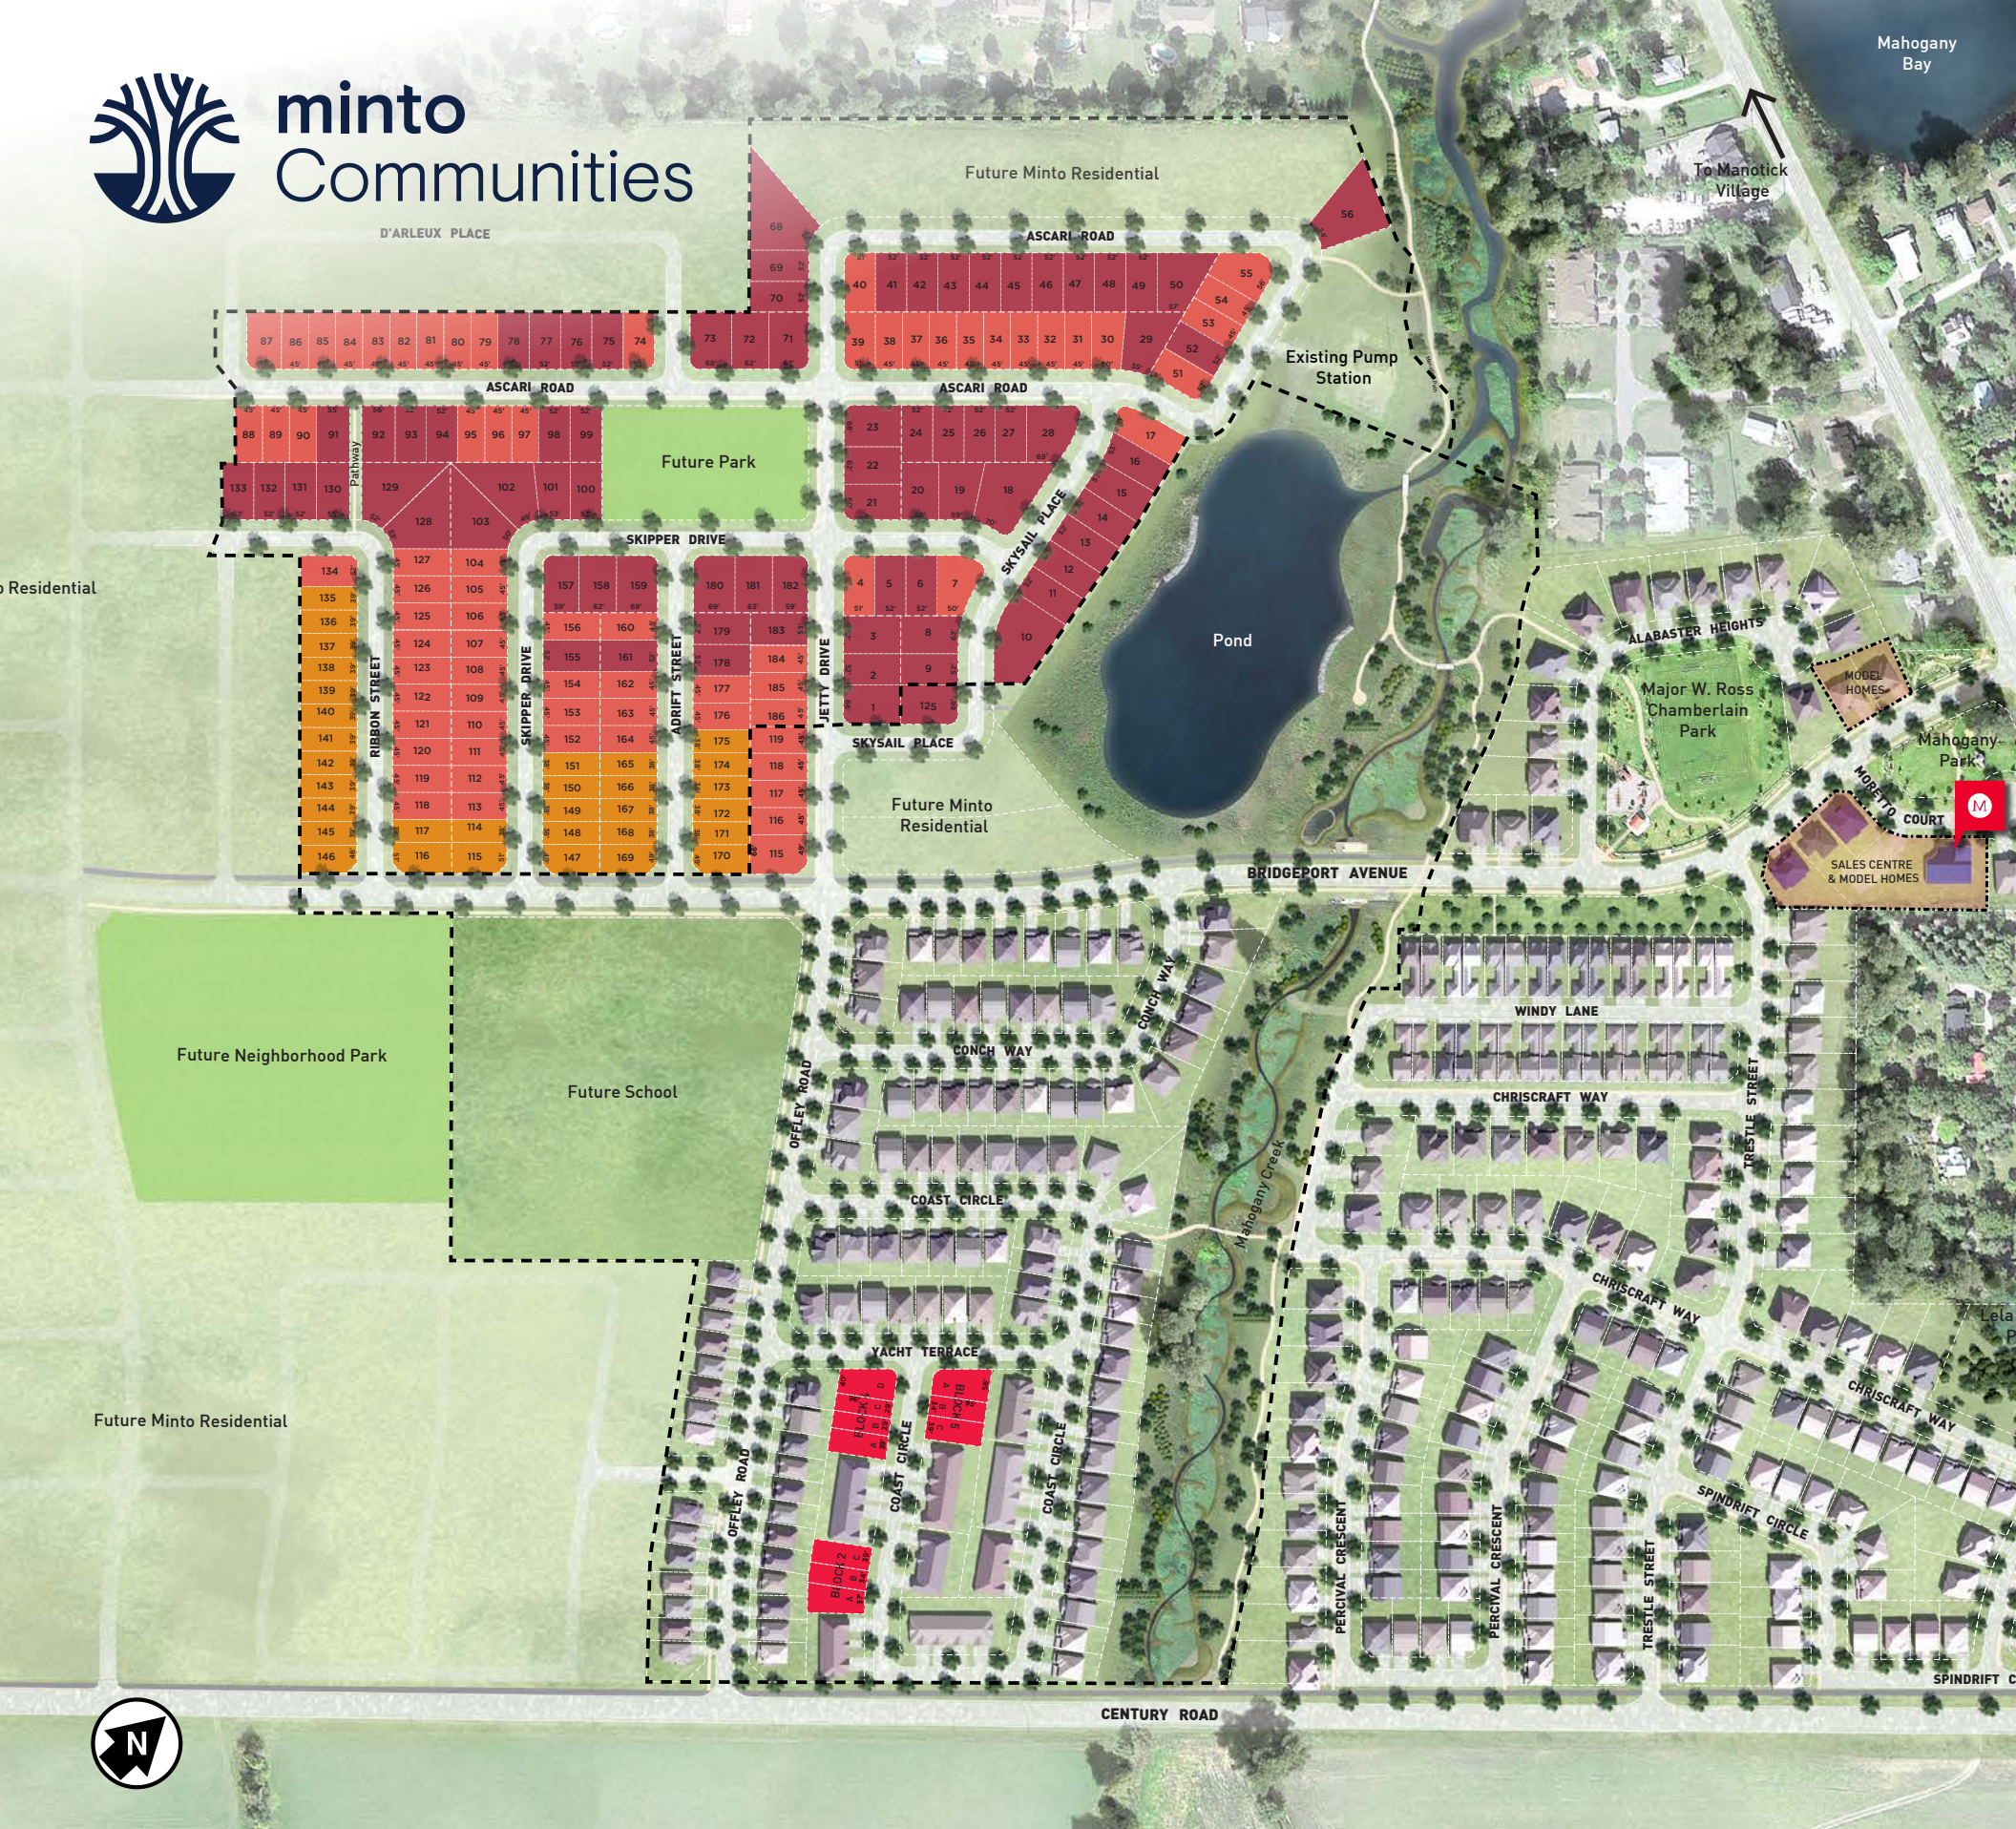

minto Communities

LEGEND

- 38' Single Family Homes
- 45' Single Family Homes
- 52' Single Family Homes
- Bungalow Townhomes

Renderings are artist's concept only. E. & O.E. January 2020.

MAHOGANY