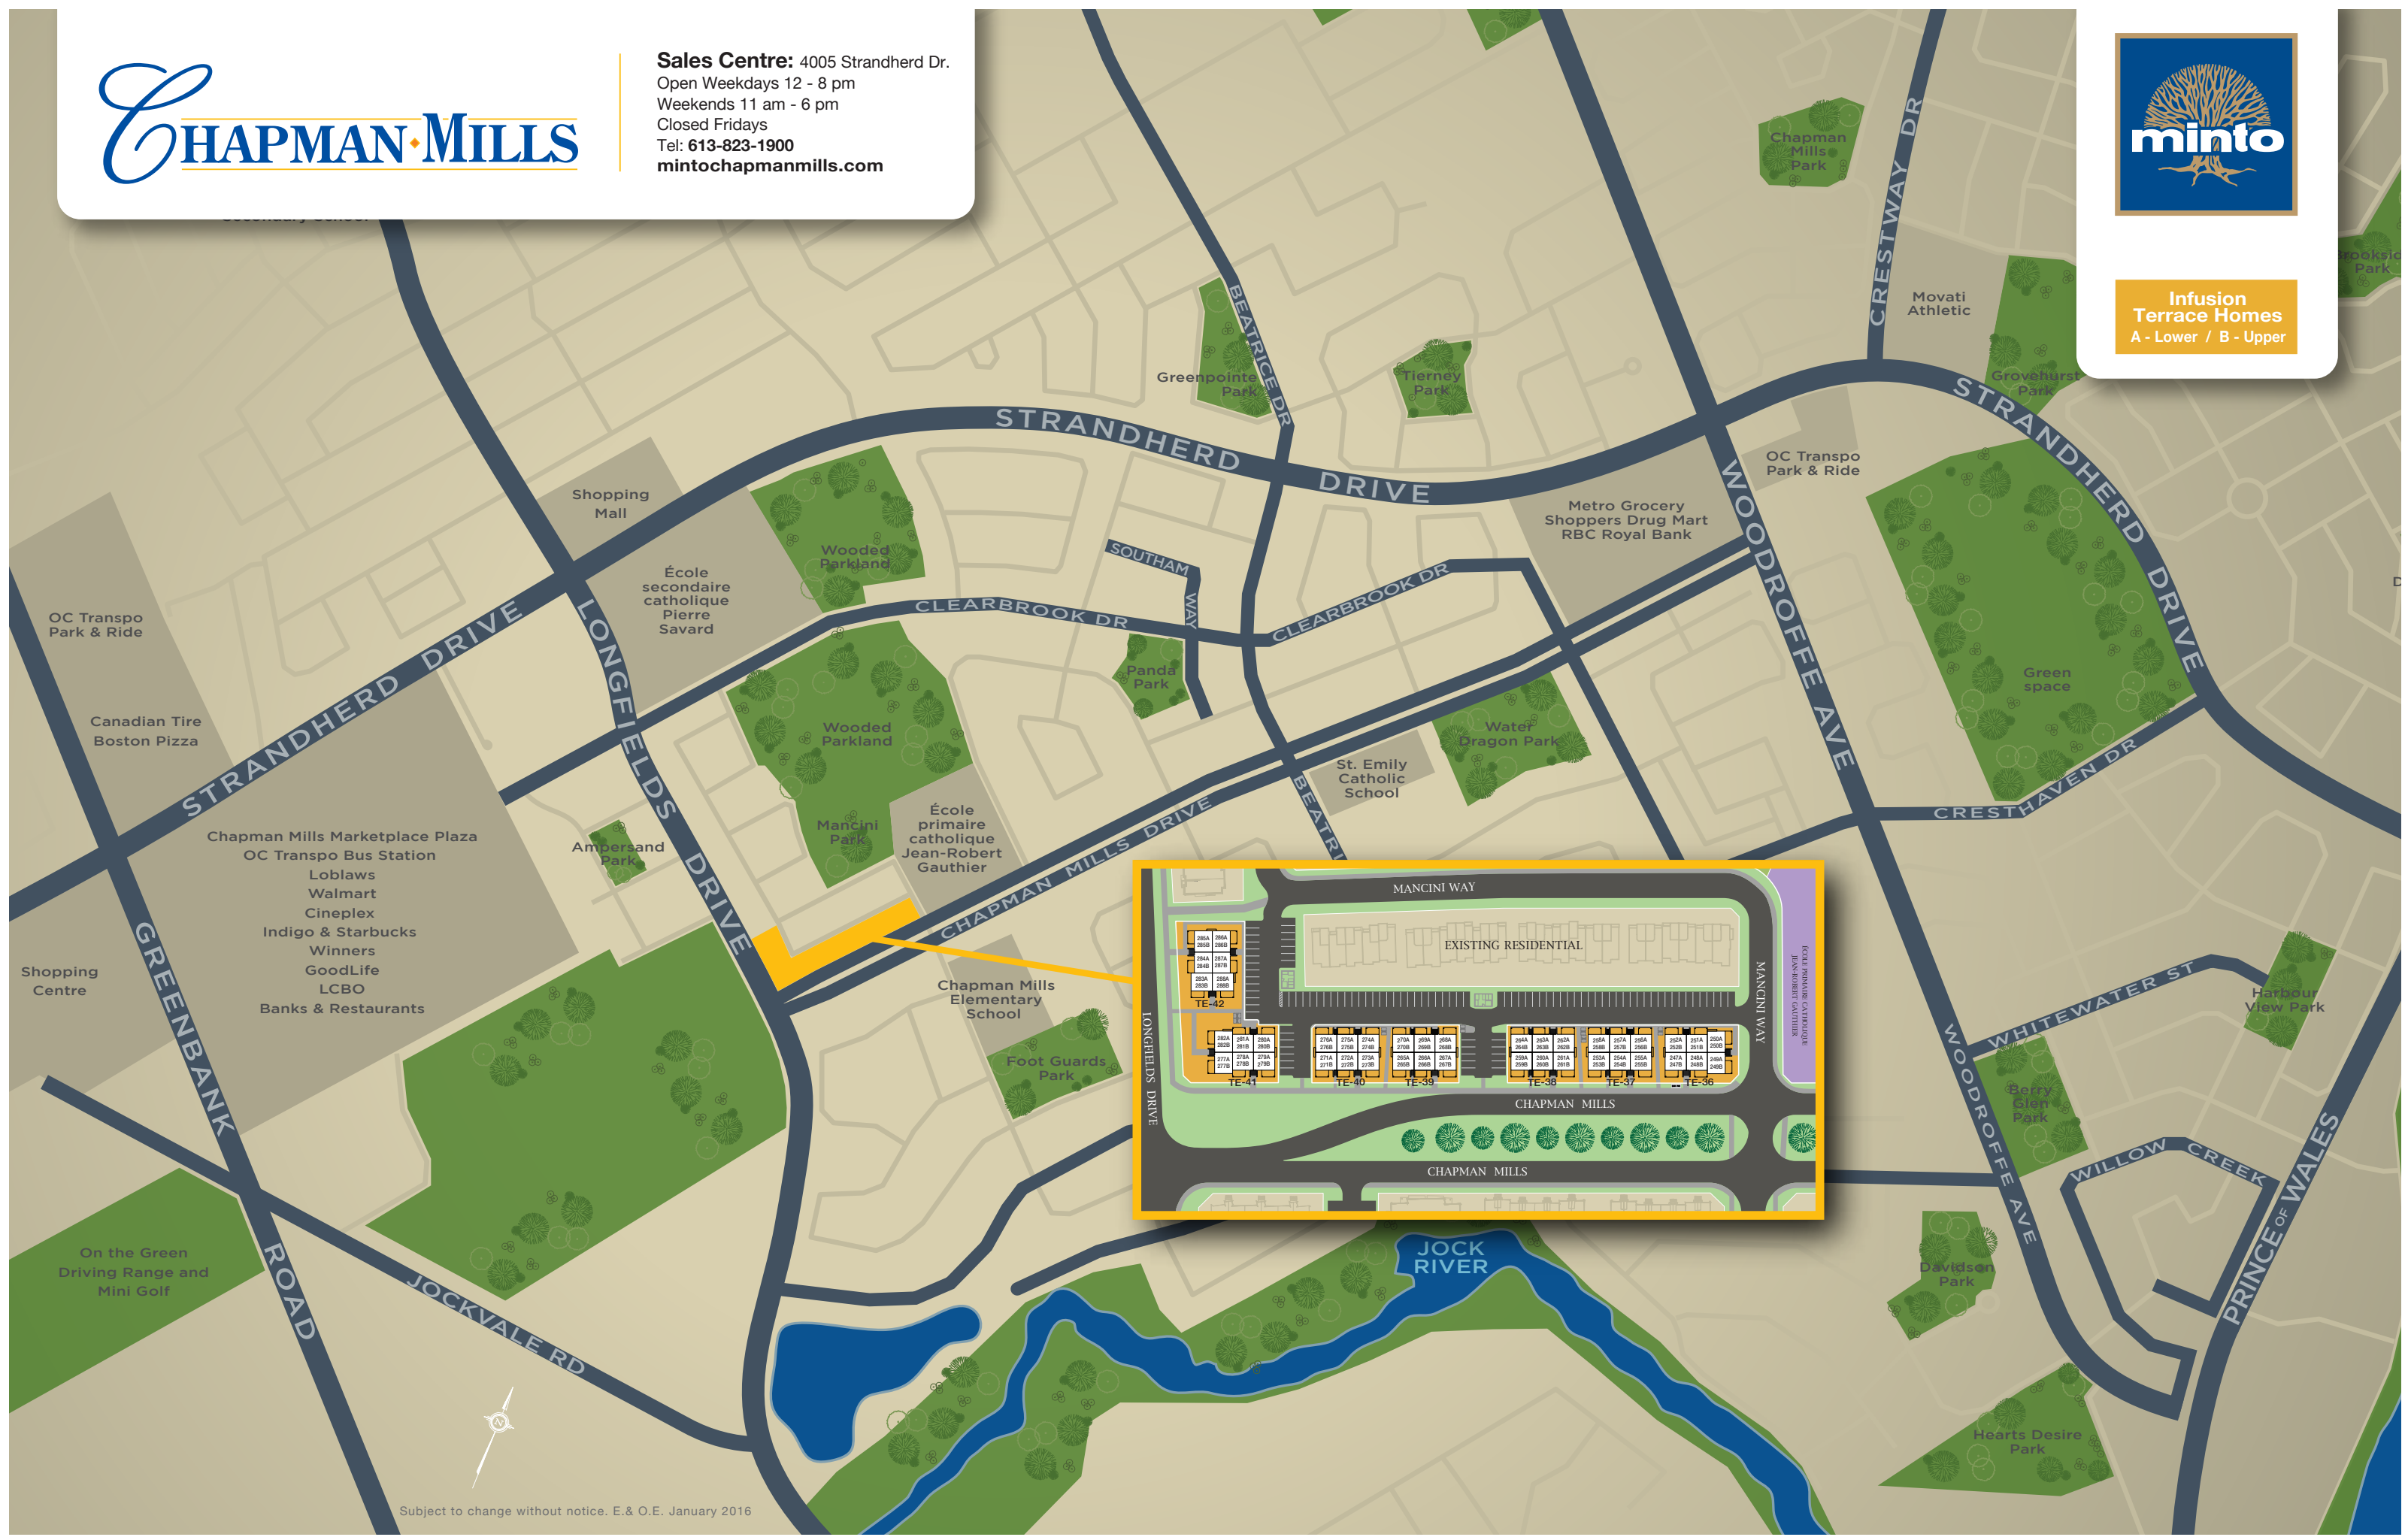

Sales Centre: 4005 Strandherd Dr.
 Open Weekdays 12 - 8 pm
 Weekends 11 am - 6 pm
 Closed Fridays
 Tel: 613-823-1900
mintochapmanmills.com

Infusion Terrace Homes
 A - Lower / B - Upper

Subject to change without notice. E. & O.E. January 2016