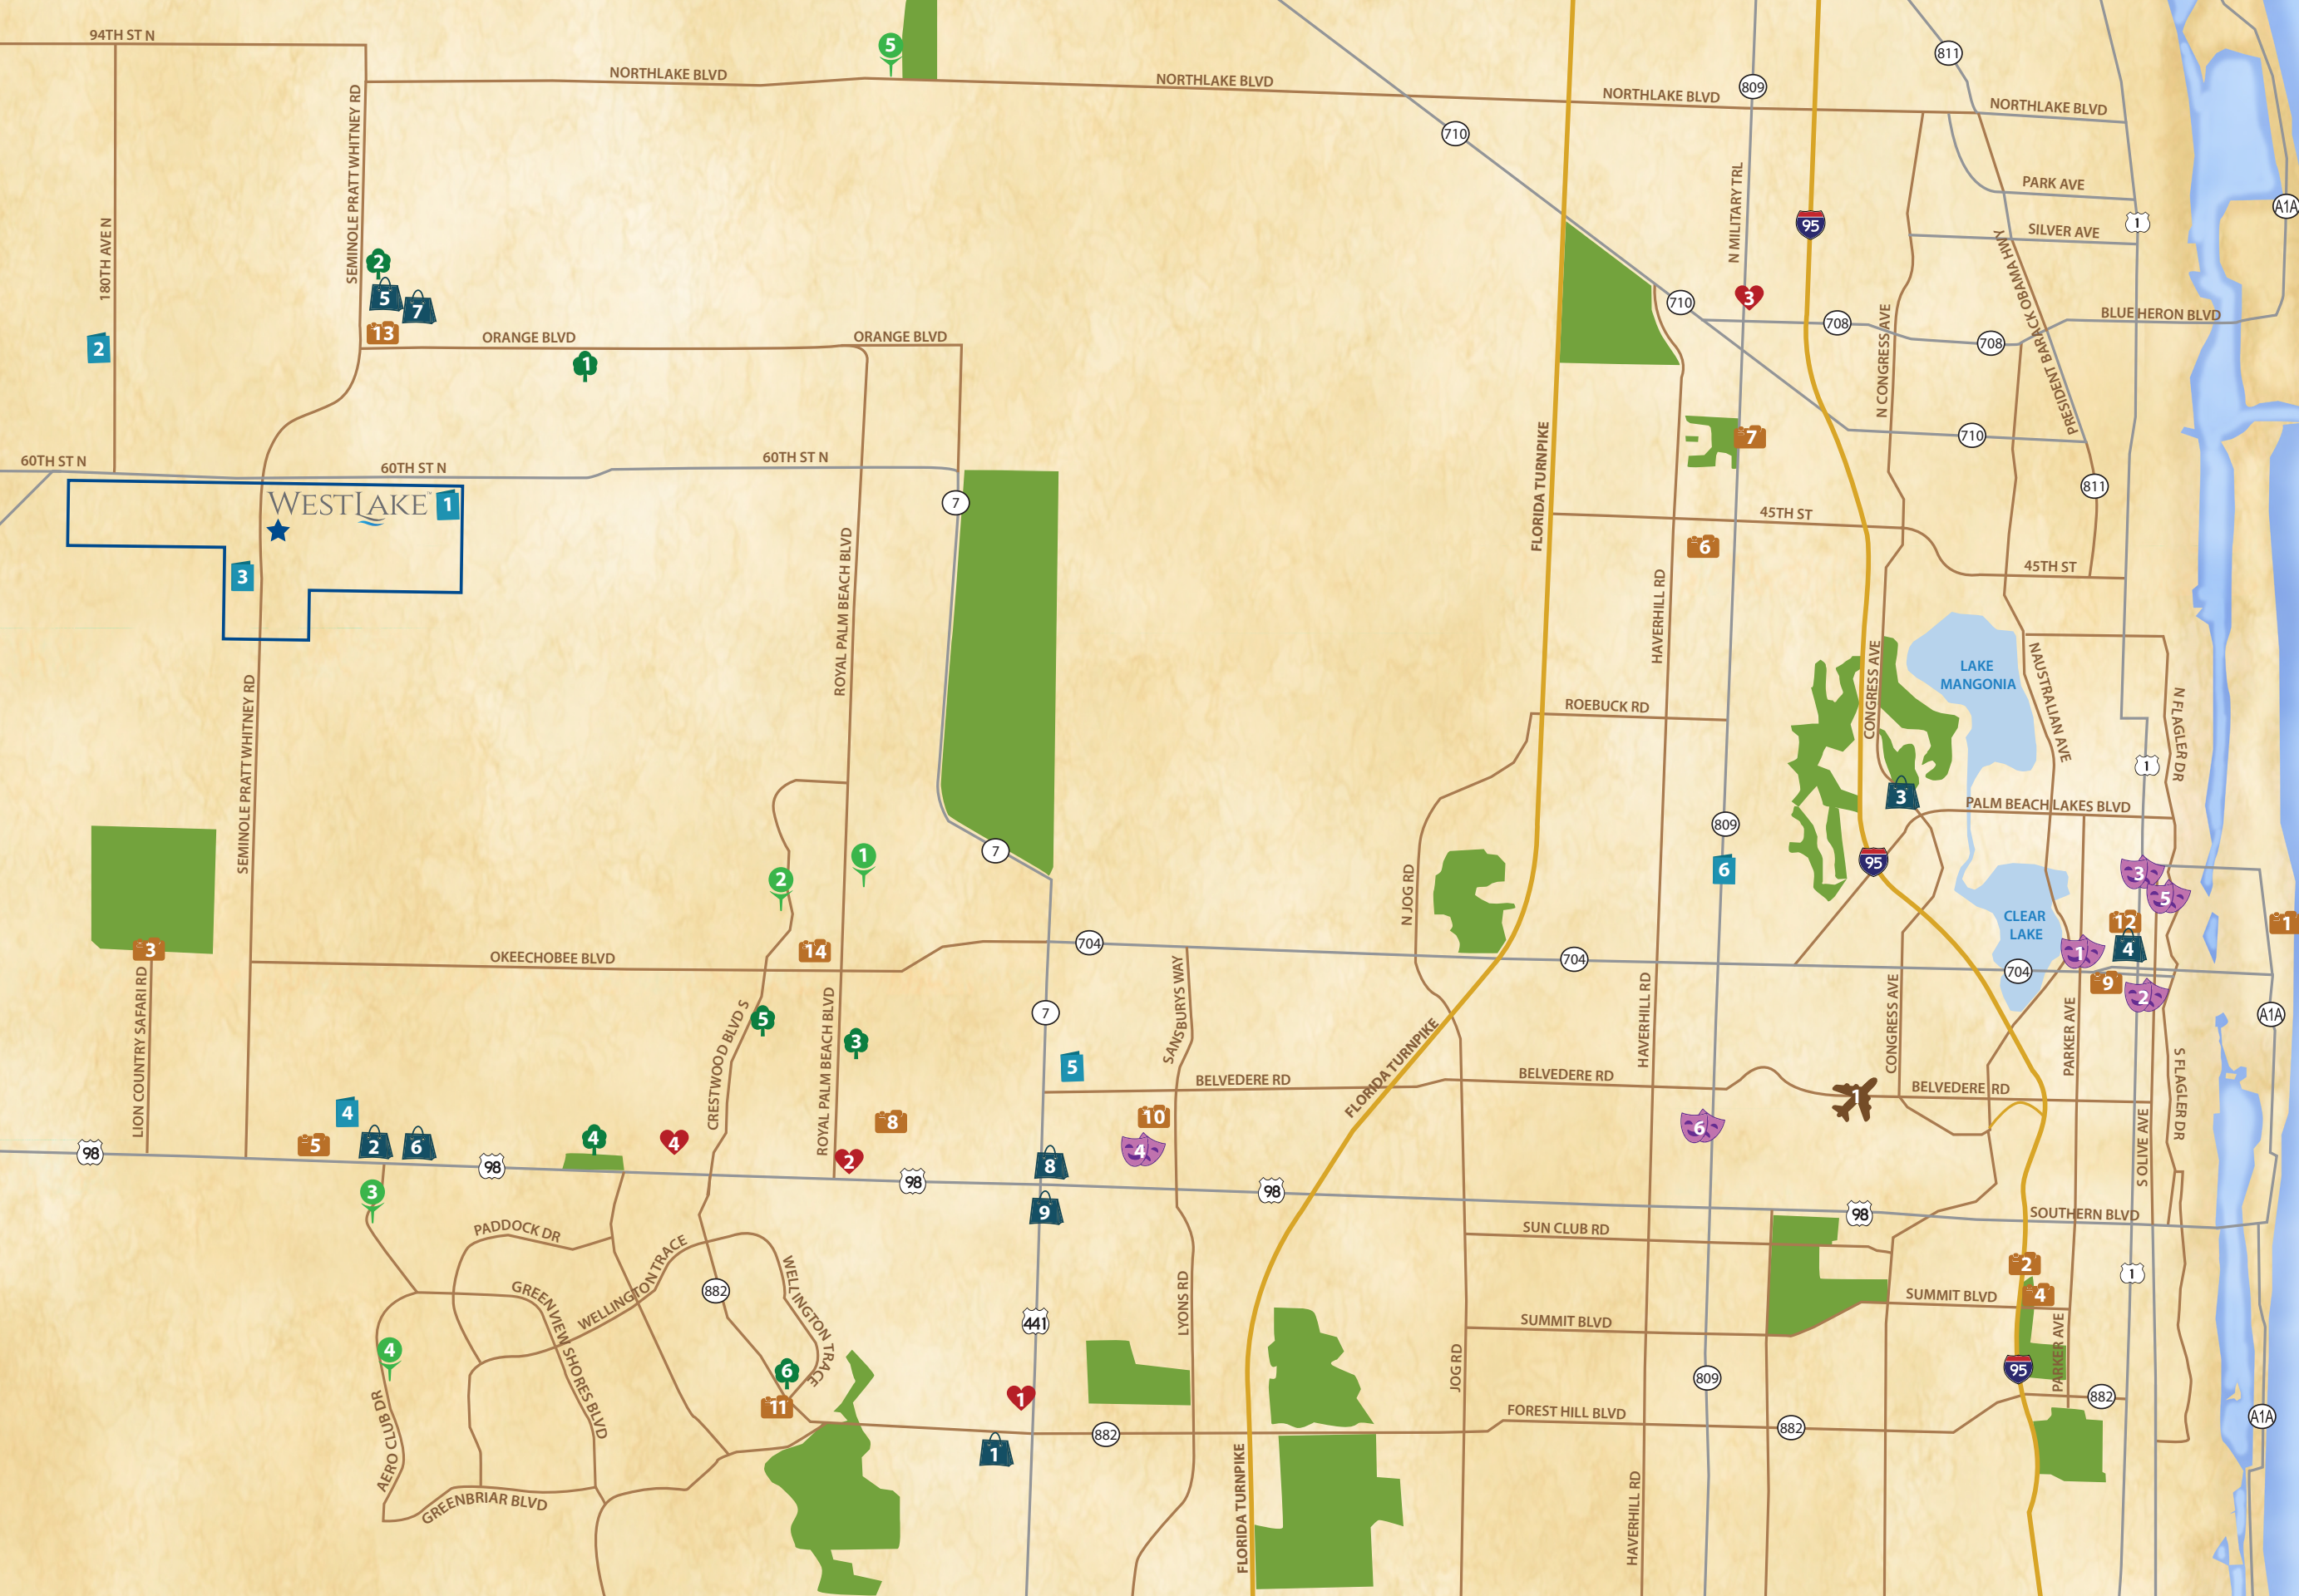

## GOLF COURSES

1. Village Golf Club
2. Madison Green Country Club
3. Wellington National Golf Club
4. The Wanderers Club Driving Range
5. Sandhill Crane Golf Club

## PARKS

1. Acreage Community Park
2. Kidscape Park
3. Commons Park
4. Loxahatchee Groves Park
5. Preservation Park
6. Scott's Place Park

## SHOPPING

1. The Mall at Wellington Green
2. Loxahatchee Groves Commons
3. Palm Beach Outlets
4. CityPlace
5. Publix Super Market at The Acreage
6. Publix Super Market at Loxahatchee Groves Commons
7. Moore's True Value - ACE Hardware
8. Lowe's Home Improvement
9. Home Depot

ATLANTIC OCEAN

\*Map not to scale. Artist's Rendering.