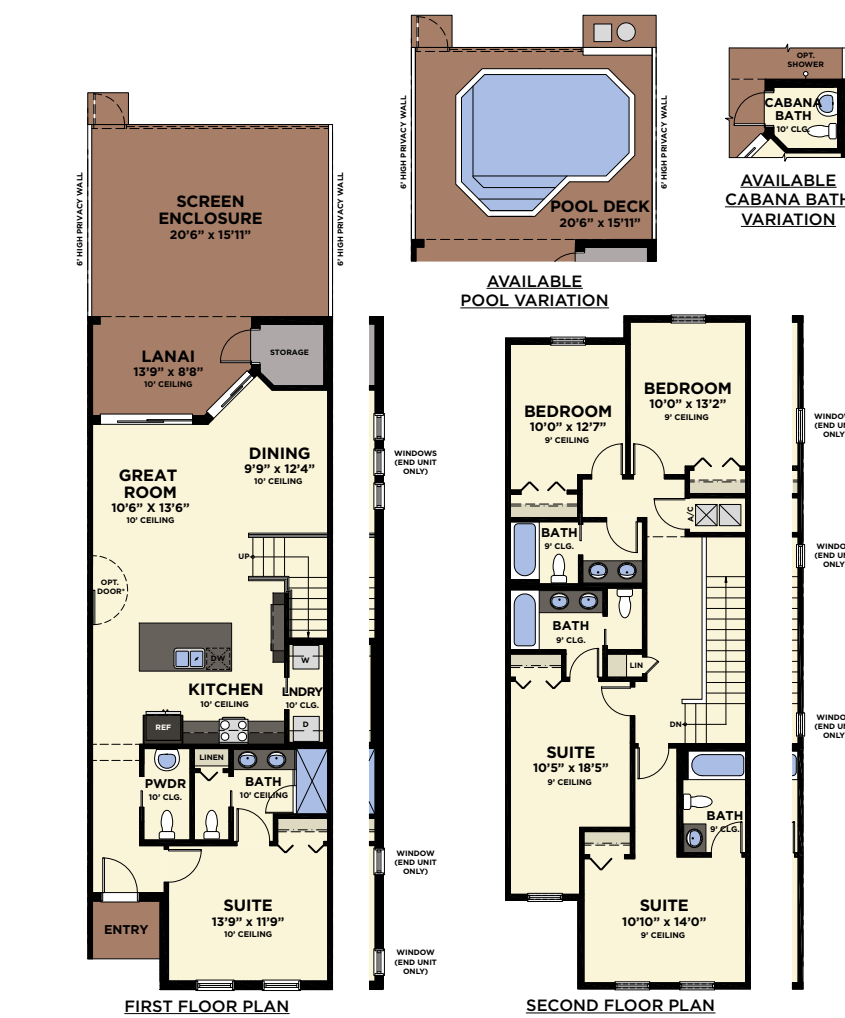

Downtown Festival
Exibições de artistas

Downtown Festival
Exibições de artistas

Elegantes casas de férias no Centro da Magia!

ELATION

3 dormitórios / 2 banheiros / Sala de estar
Loft / Varanda coberta

1ST FLOOR A/C	967 S.F.
2ND FLOOR A/C	765 S.F.
TOTAL A/C	1,732 S.F.
SCREENED POOL DECK	380 S.F.
LANAI	175 S.F.
ENTRY	36 S.F.
TOTAL NON A/C	591 S.F.
TOTAL GROSS AREA	2,323 S.F.

IMAGINE

4 dormitórios / 3 banheiros / Sala de estar
Loft / Varanda coberta

1ST FLOOR A/C	1,025 S.F.
2ND FLOOR A/C	913 S.F.
TOTAL A/C	1,938 S.F.
SCREENED POOL DECK	380 S.F.
LANAI	175 S.F.
ENTRY	36 S.F.
TOTAL NON A/C	591 S.F.
TOTAL GROSS AREA	2,529 S.F.

JUBILEE

4 dormitórios / 4 banheiros / Sala de estar
Loft / Varanda coberta

1ST FLOOR A/C	1,025 S.F.
2ND FLOOR A/C	982 S.F.
TOTAL A/C	2,007 S.F.
SCREENED POOL DECK	380 S.F.
LANAI	175 S.F.
ENTRY	36 S.F.
TOTAL NON A/C	591 S.F.
TOTAL GROSS AREA	2,598 S.F.

MARVEL

5 dormitórios / 4 banheiros e 1 lavabo / Sala de estar
Varanda coberta

1ST FLOOR A/C	1,076 S.F.
2ND FLOOR A/C	1,103 S.F.
TOTAL A/C	2,179 S.F.
SCREENED POOL DECK	380 S.F.
LANAI	139 S.F.
ENTRY	29 S.F.
TOTAL NON A/C	548 S.F.
TOTAL GROSS AREA	2,727 S.F.