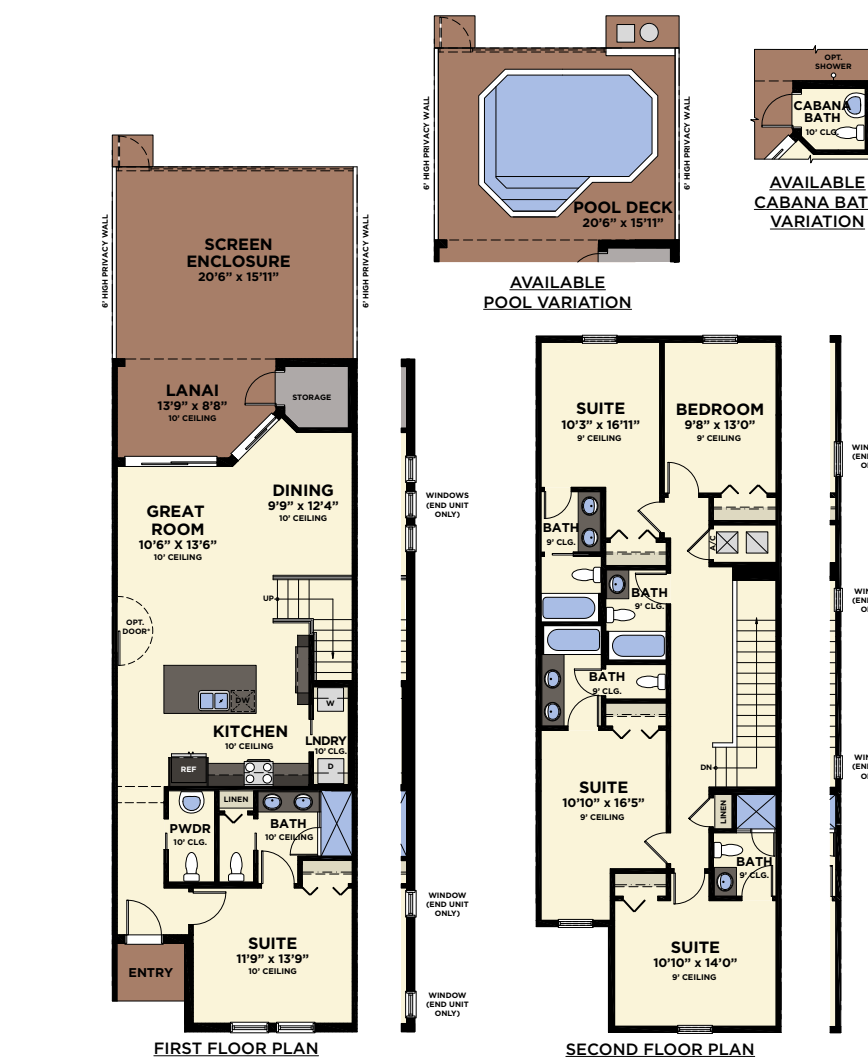

JUBILEE

4 dormitórios / 4 banheiros / Sala de estar
Loft / Varanda coberta

1ST FLOOR A/C	1,025 S.F.
2ND FLOOR A/C	982 S.F.
TOTAL A/C	2,007 S.F.
SCREENED POOL DECK	380 S.F.
LANAI	175 S.F.
ENTRY	36 S.F.
TOTAL NON A/C	591 S.F.
TOTAL GROSS AREA	2,598 S.F.

MARVEL

5 dormitórios / 4 banheiros e 1 lavabo / Sala de estar
Varanda coberta

1ST FLOOR A/C	1,076 S.F.
2ND FLOOR A/C	1,103 S.F.
TOTAL A/C	2,179 S.F.
SCREENED POOL DECK	380 S.F.
LANAI	139 S.F.
ENTRY	29 S.F.
TOTAL NON A/C	548 S.F.
TOTAL GROSS AREA	2,727 S.F.

SPLENDOR

5 dormitórios / 5 banheiros e 1 lavabo / Sala de estar
Varanda coberta

1ST FLOOR A/C	1,076 S.F.
2ND FLOOR A/C	1,156 S.F.
TOTAL A/C	2,232 S.F.
SCREENED POOL DECK	380 S.F.
LANAI	139 S.F.
ENTRY	29 S.F.
TOTAL NON A/C	548 S.F.
TOTAL GROSS AREA	2,780 S.F.