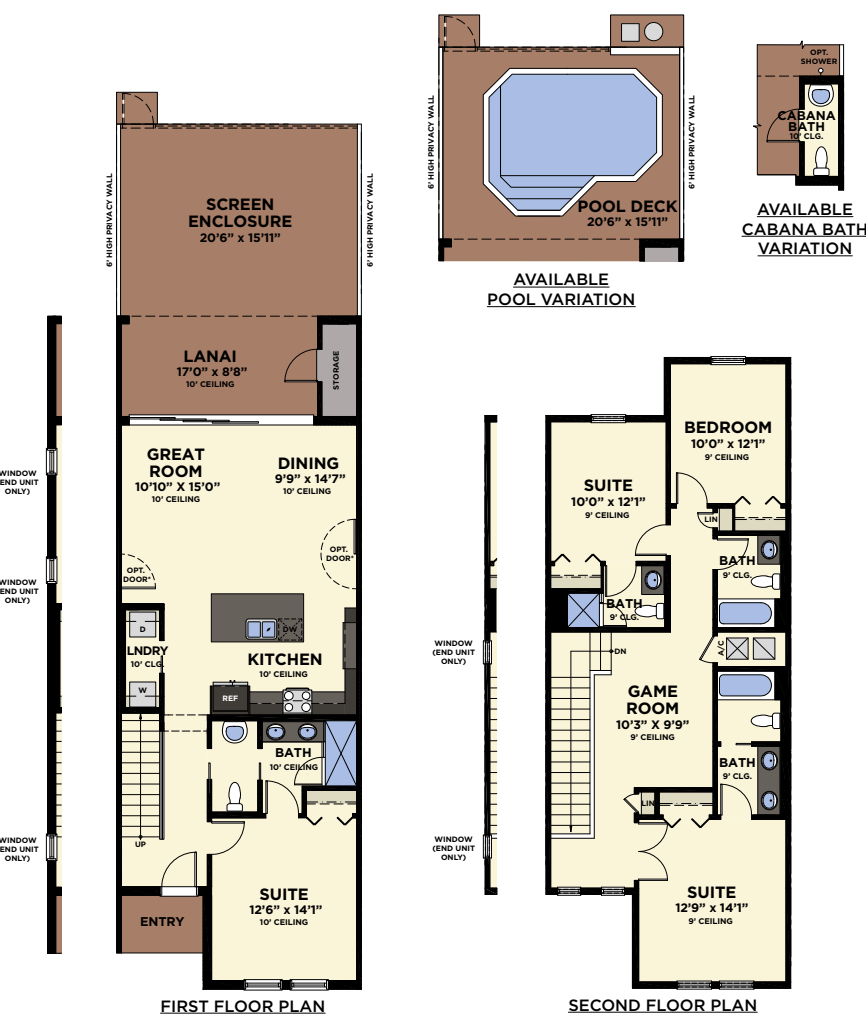

Downtown Festival
Exibições de artistas

Downtown Festival
Exibições de artistas

Elegantes casas de férias no Centro da Magia!

ELATION

3 dormitórios / 2 banheiros / Sala de estar
Loft / Varanda coberta

1ST FLOOR A/C	967 S.F.
2ND FLOOR A/C	765 S.F.
TOTAL A/C	1,732 S.F.
SCREENED POOL DECK	380 S.F.
LANAI	175 S.F.
ENTRY	36 S.F.
TOTAL NON A/C	591 S.F.
TOTAL GROSS AREA	2,323 S.F.

IMAGINE

4 dormitórios / 3 banheiros / Sala de estar
Loft / Varanda coberta

1ST FLOOR A/C	1,025 S.F.
2ND FLOOR A/C	913 S.F.
TOTAL A/C	1,938 S.F.
SCREENED POOL DECK	380 S.F.
LANAI	175 S.F.
ENTRY	36 S.F.
TOTAL NON A/C	591 S.F.
TOTAL GROSS AREA	2,529 S.F.

JUBILEE

4 dormitórios / 4 banheiros / Sala de estar
Loft / Varanda coberta

1ST FLOOR A/C	1,025 S.F.
2ND FLOOR A/C	982 S.F.
TOTAL A/C	2,007 S.F.
SCREENED POOL DECK	380 S.F.
LANAI	175 S.F.
ENTRY	36 S.F.
TOTAL NON A/C	591 S.F.
TOTAL GROSS AREA	2,598 S.F.

MARVEL

5 dormitórios / 4 banheiros e 1 lavabo / Sala de estar
Varanda coberta

1ST FLOOR A/C	1,076 S.F.
2ND FLOOR A/C	1,103 S.F.
TOTAL A/C	2,179 S.F.
SCREENED POOL DECK	380 S.F.
LANAI	139 S.F.
ENTRY	29 S.F.
TOTAL NON A/C	548 S.F.
TOTAL GROSS AREA	2,727 S.F.