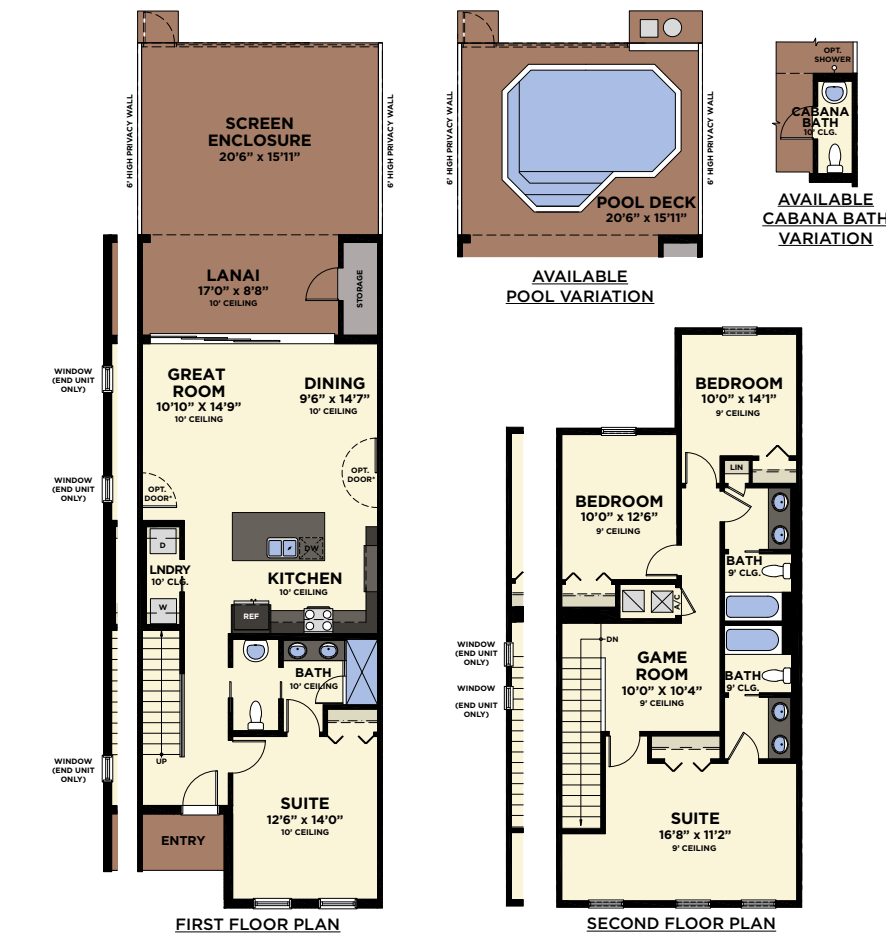

Downtown Festival
Exibições de artistas

Downtown Festival
Exibições de artistas

Elegantes casas de férias no Centro da Magia!

ELATION

3 dormitórios / 2 banheiros / Sala de estar
Loft / Varanda coberta

1ST FLOOR A/C	967 S.F.
2ND FLOOR A/C	765 S.F.
TOTAL A/C	1,732 S.F.
SCREENED POOL DECK	380 S.F.
LANAI	175 S.F.
ENTRY	36 S.F.
TOTAL NON A/C	591 S.F.
TOTAL GROSS AREA	2,323 S.F.

IMAGINE

4 dormitórios / 3 banheiros / Sala de estar
Loft / Varanda coberta

1ST FLOOR A/C	1,025 S.F.
2ND FLOOR A/C	913 S.F.
TOTAL A/C	1,938 S.F.
SCREENED POOL DECK	380 S.F.
LANAI	175 S.F.
ENTRY	36 S.F.
TOTAL NON A/C	591 S.F.
TOTAL GROSS AREA	2,529 S.F.

JUBILEE

4 dormitórios / 4 banheiros / Sala de estar
Loft / Varanda coberta

1ST FLOOR A/C	1,025 S.F.
2ND FLOOR A/C	982 S.F.
TOTAL A/C	2,007 S.F.
SCREENED POOL DECK	380 S.F.
LANAI	175 S.F.
ENTRY	36 S.F.
TOTAL NON A/C	591 S.F.
TOTAL GROSS AREA	2,598 S.F.