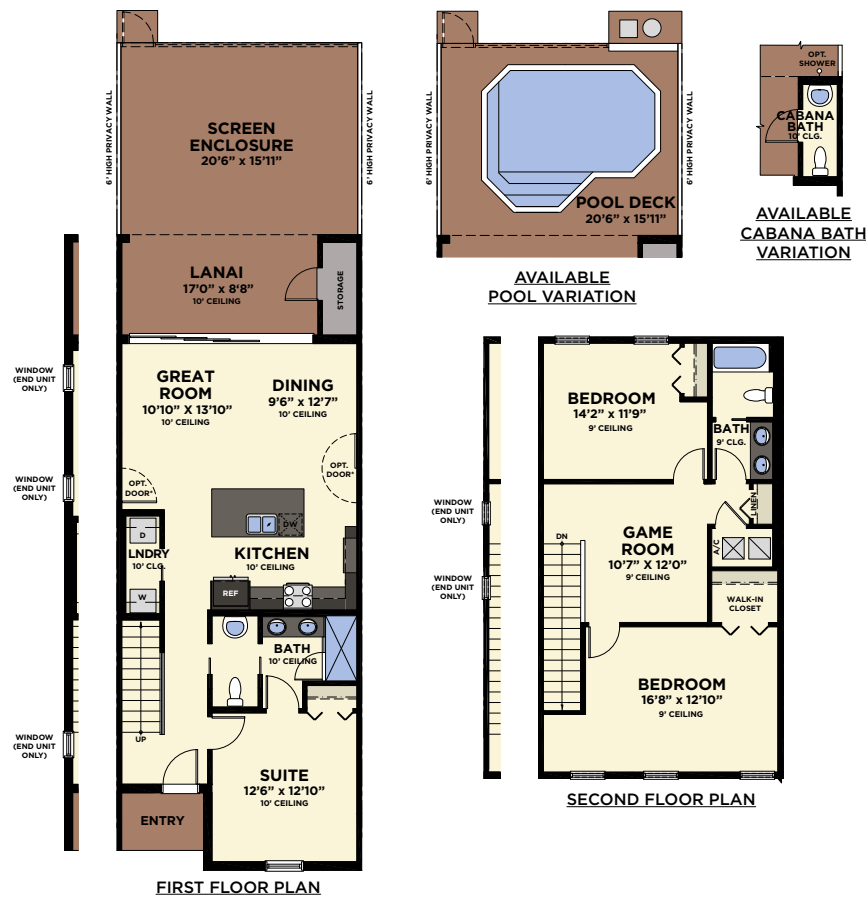

Downtown Festival
Exibições de artistas

Downtown Festival
Exibições de artistas

Elegantes casas de férias no Centro da Magia!

ELATION

3 dormitórios / 2 banheiros / Sala de estar
Loft / Varanda coberta

1ST FLOOR A/C	967 S.F.
2ND FLOOR A/C	765 S.F.
TOTAL A/C	1,732 S.F.
SCREENED POOL DECK	380 S.F.
LANAI	175 S.F.
ENTRY	36 S.F.
TOTAL NON A/C	591 S.F.
TOTAL GROSS AREA	2,323 S.F.

IMAGINE

4 dormitórios / 3 banheiros / Sala de estar
Loft / Varanda coberta

1ST FLOOR A/C	1,025 S.F.
2ND FLOOR A/C	913 S.F.
TOTAL A/C	1,938 S.F.
SCREENED POOL DECK	380 S.F.
LANAI	175 S.F.
ENTRY	36 S.F.
TOTAL NON A/C	591 S.F.
TOTAL GROSS AREA	2,529 S.F.

JUBILEE

4 dormitórios / 4 banheiros / Sala de estar
Loft / Varanda coberta

1ST FLOOR A/C	1,025 S.F.
2ND FLOOR A/C	982 S.F.
TOTAL A/C	2,007 S.F.
SCREENED POOL DECK	380 S.F.
LANAI	175 S.F.
ENTRY	36 S.F.
TOTAL NON A/C	591 S.F.
TOTAL GROSS AREA	2,598 S.F.