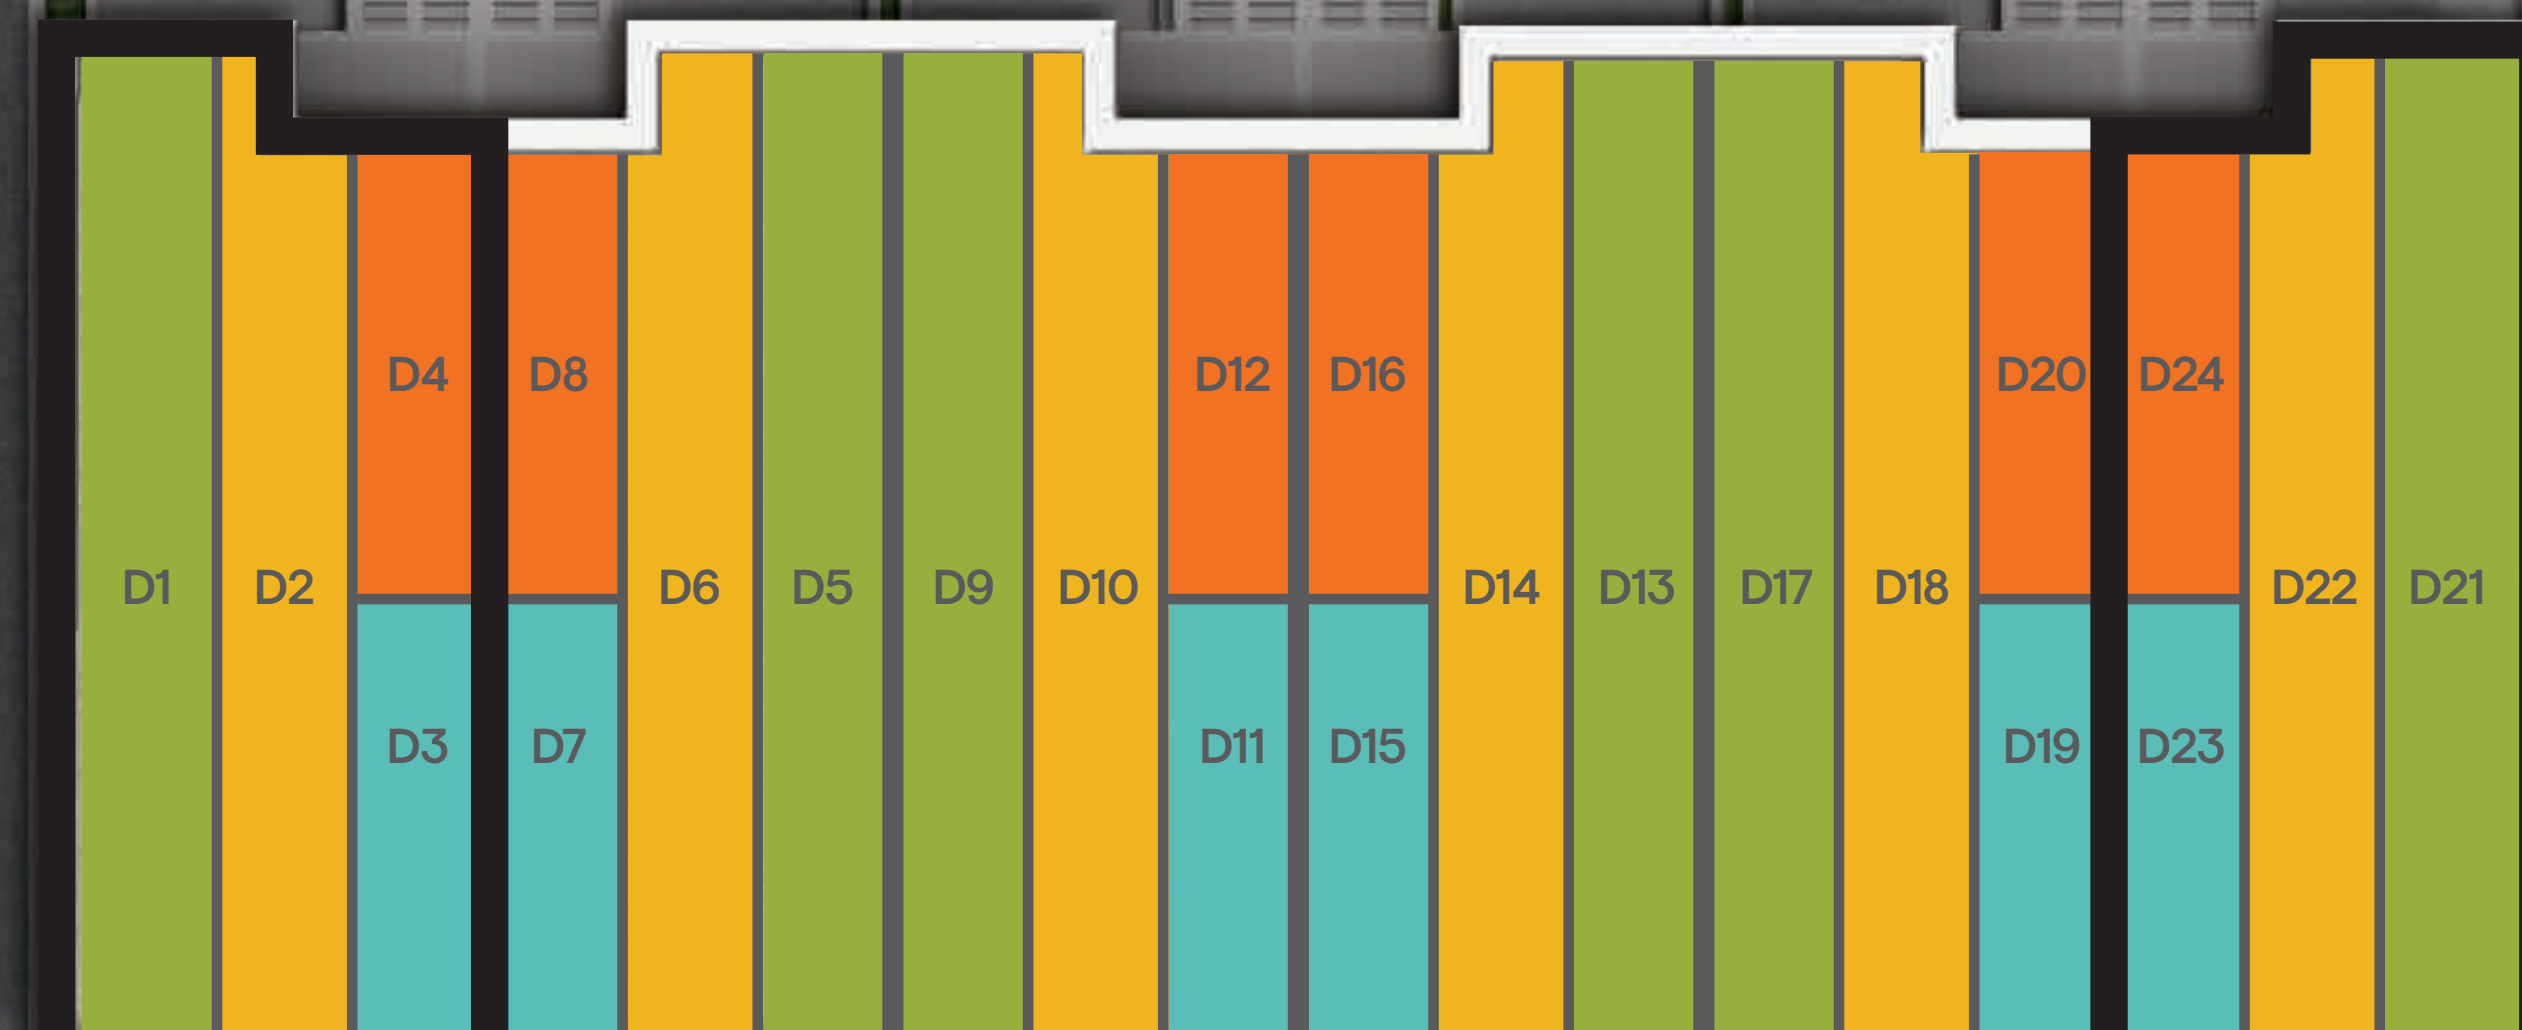

# OAKVILLAGE

- TH-1374
- TH-1386
- TH-1002
- TH-1092
- END
- END 2

BLOCK A

BLOCK C

BLOCK B

BLOCK D

WHEAT BOOM DRIVE

TRAFALGAR ROAD

Specifications & materials are subject to availability, substitution and modification without notice at the sole discretion of Minto Communities. Plans & specifications may vary by house type and elevation. E. & O.E. March 21, 2019.