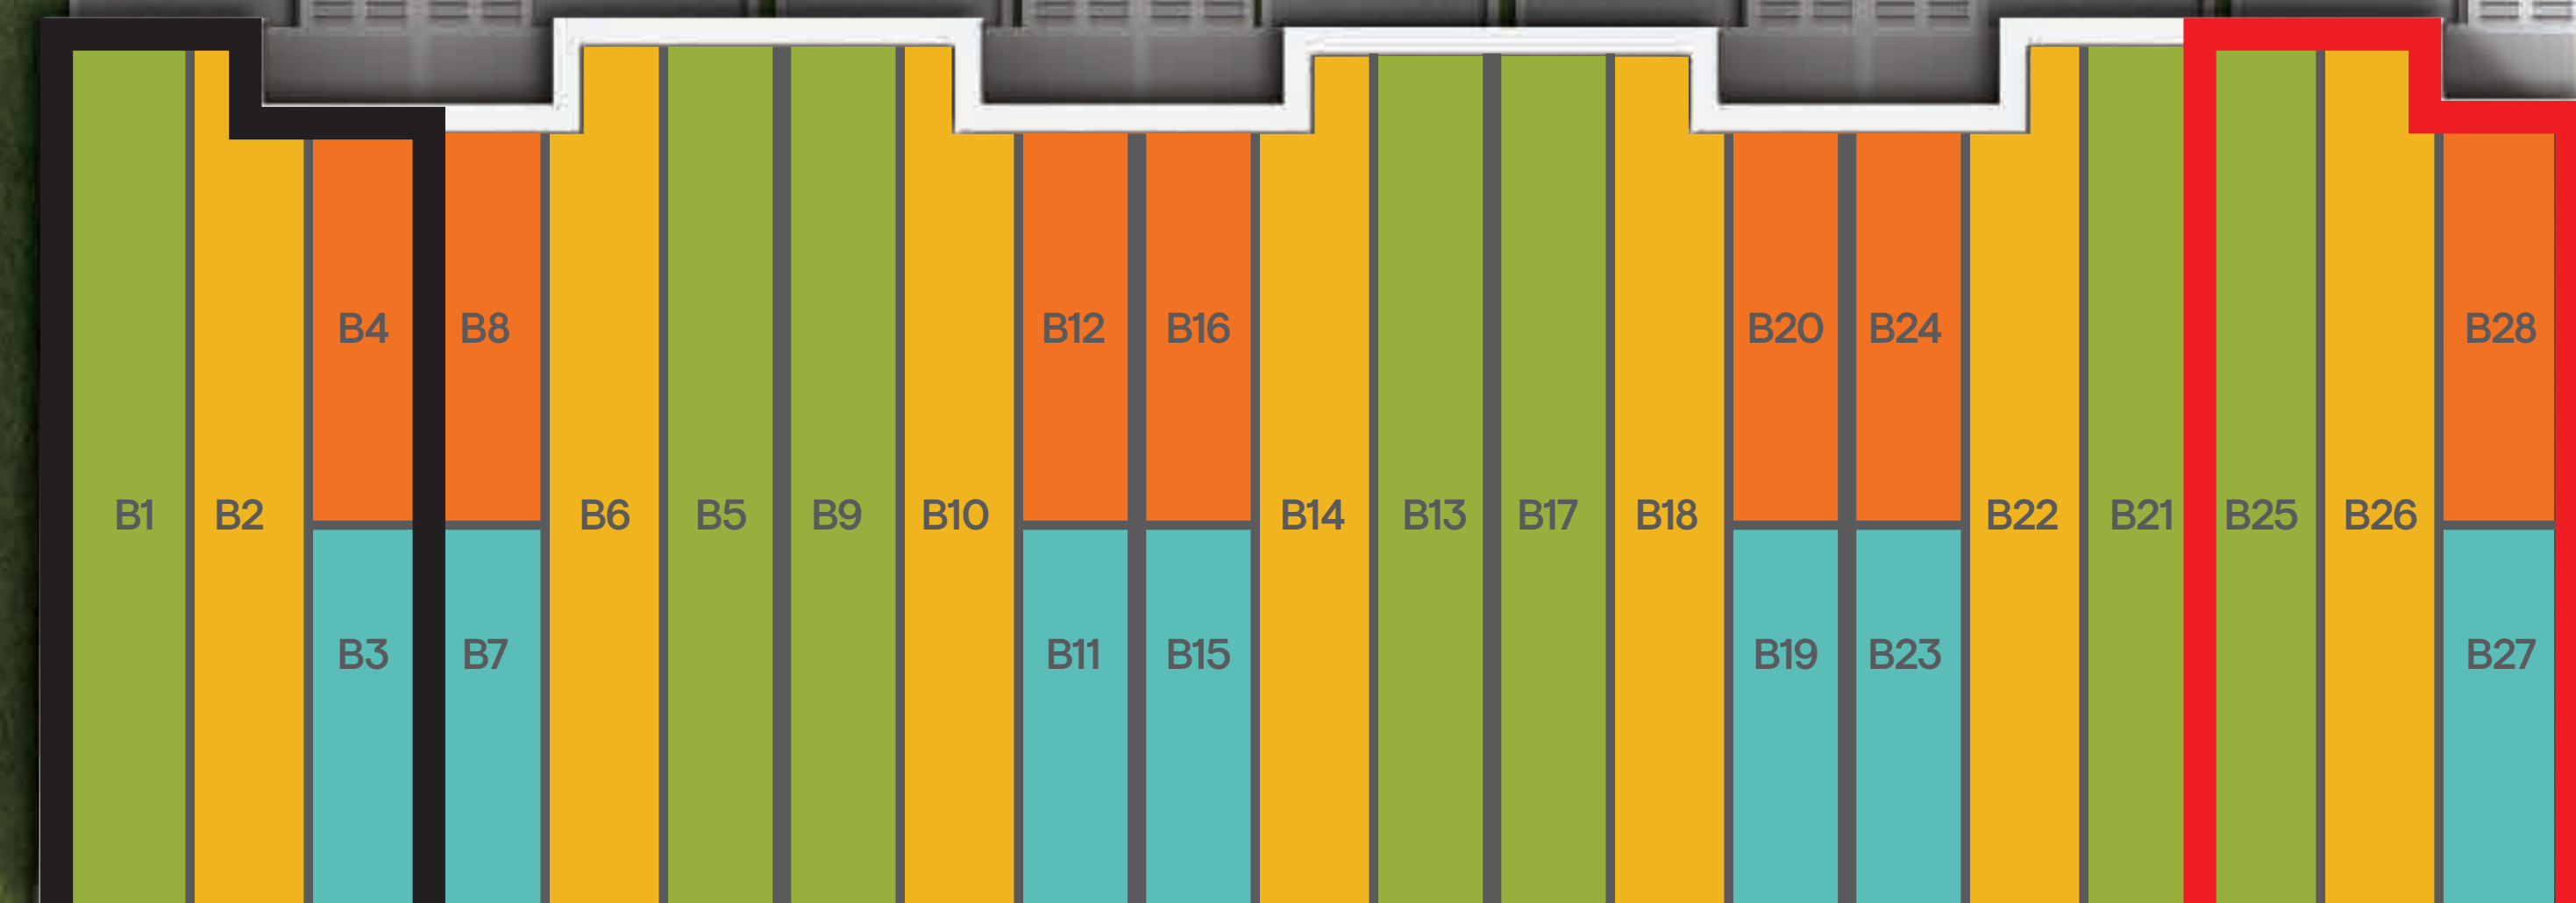

# OAKVILLAGE

- TH-1374
- TH-1386
- TH-1002
- TH-1092
- END
- END 2

BLOCK A

BLOCK C

BLOCK B

BLOCK D

WHEAT BOOM DRIVE

TRAFALGAR ROAD

Specifications & materials are subject to availability, substitution and modification without notice at the sole discretion of Minto Communities. Plans & specifications may vary by house type and elevation. E. & O.E. March 21, 2019.