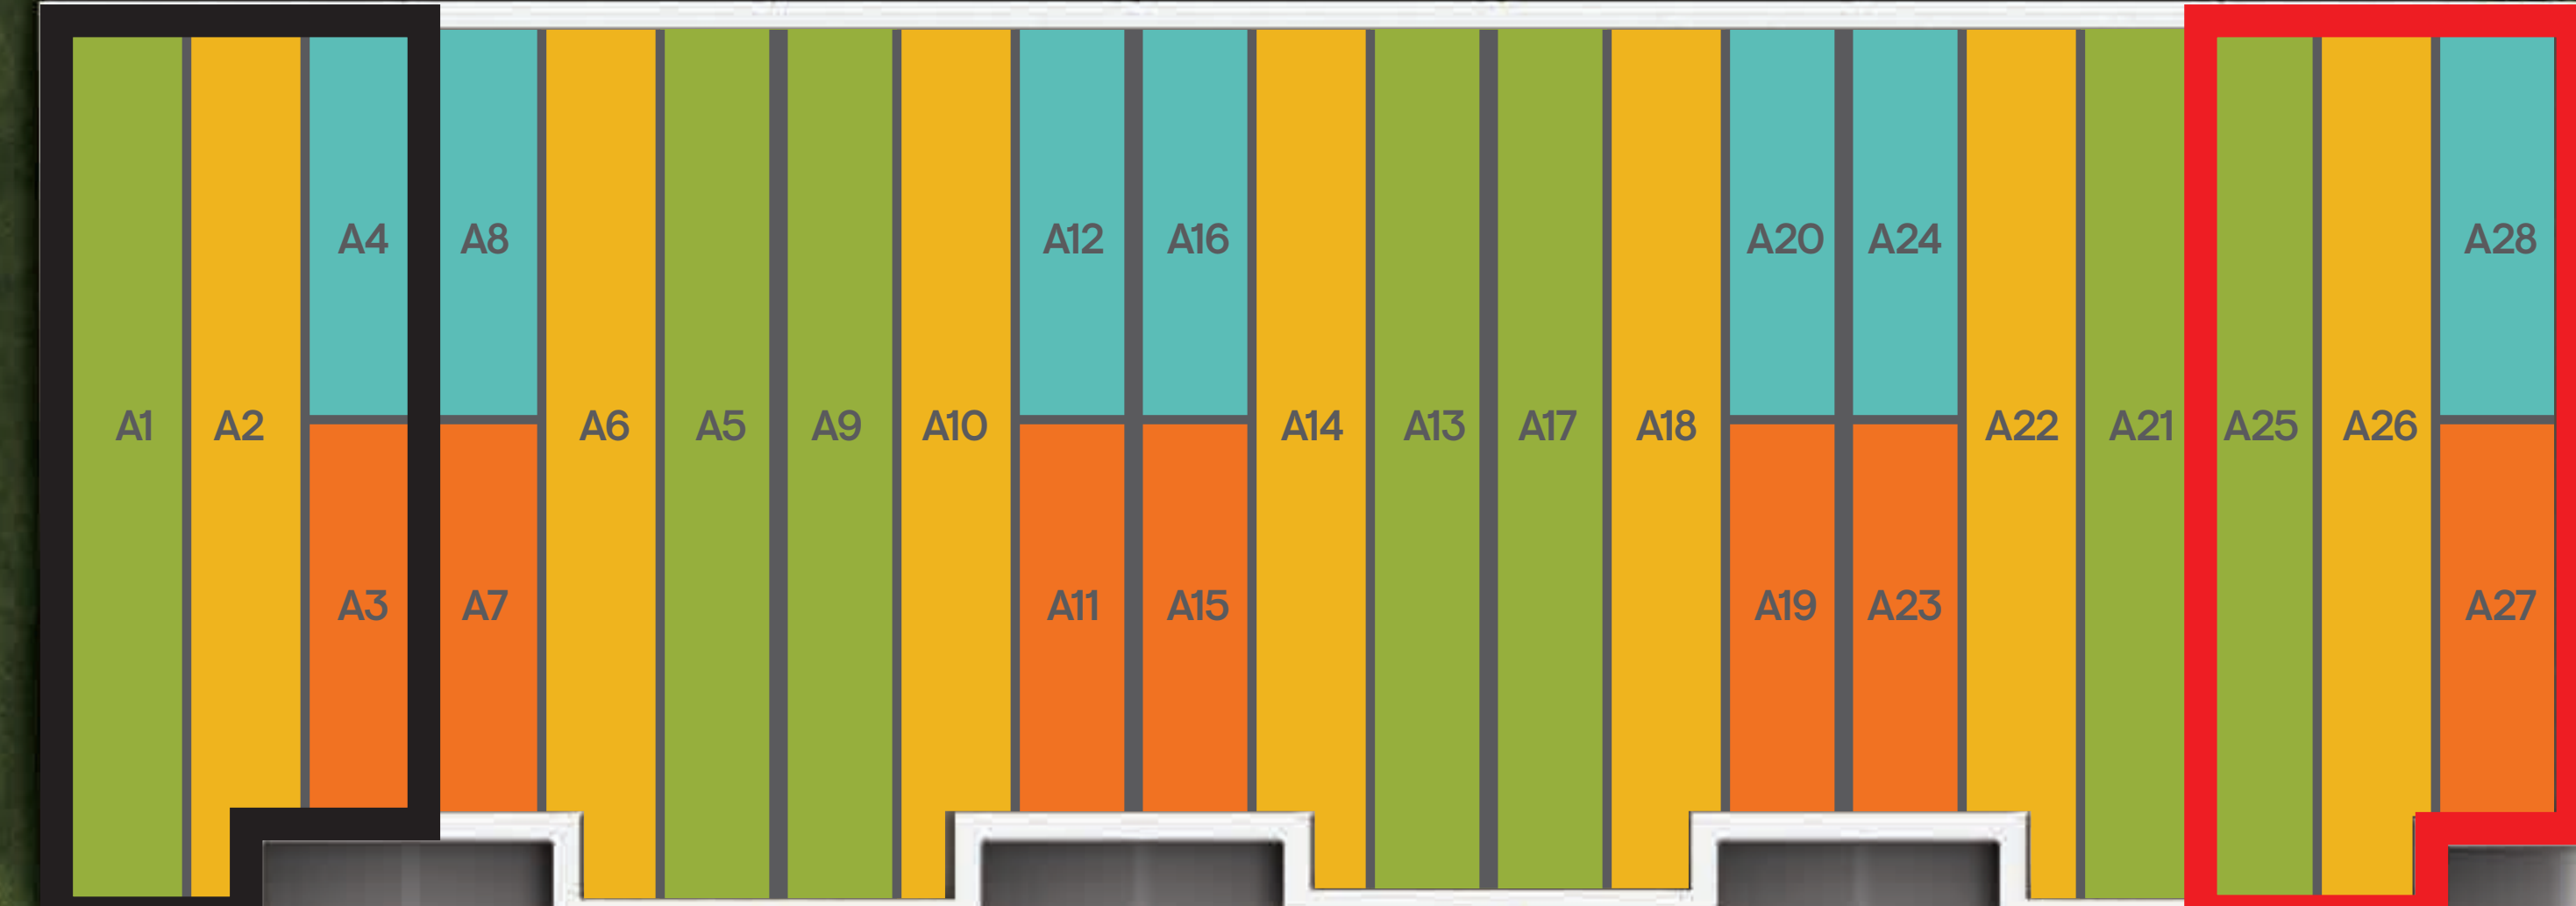

# OAKVILLAGE

- TH-1374
- TH-1386
- TH-1002
- TH-1092
- END
- END 2

BLOCK A

BLOCK C

BLOCK B

BLOCK D

WHEAT BOOM DRIVE

TRAFALGAR ROAD

Specifications & materials are subject to availability, substitution and modification without notice at the sole discretion of Minto Communities. Plans & specifications may vary by house type and elevation. E. & O.E. March 21, 2019.